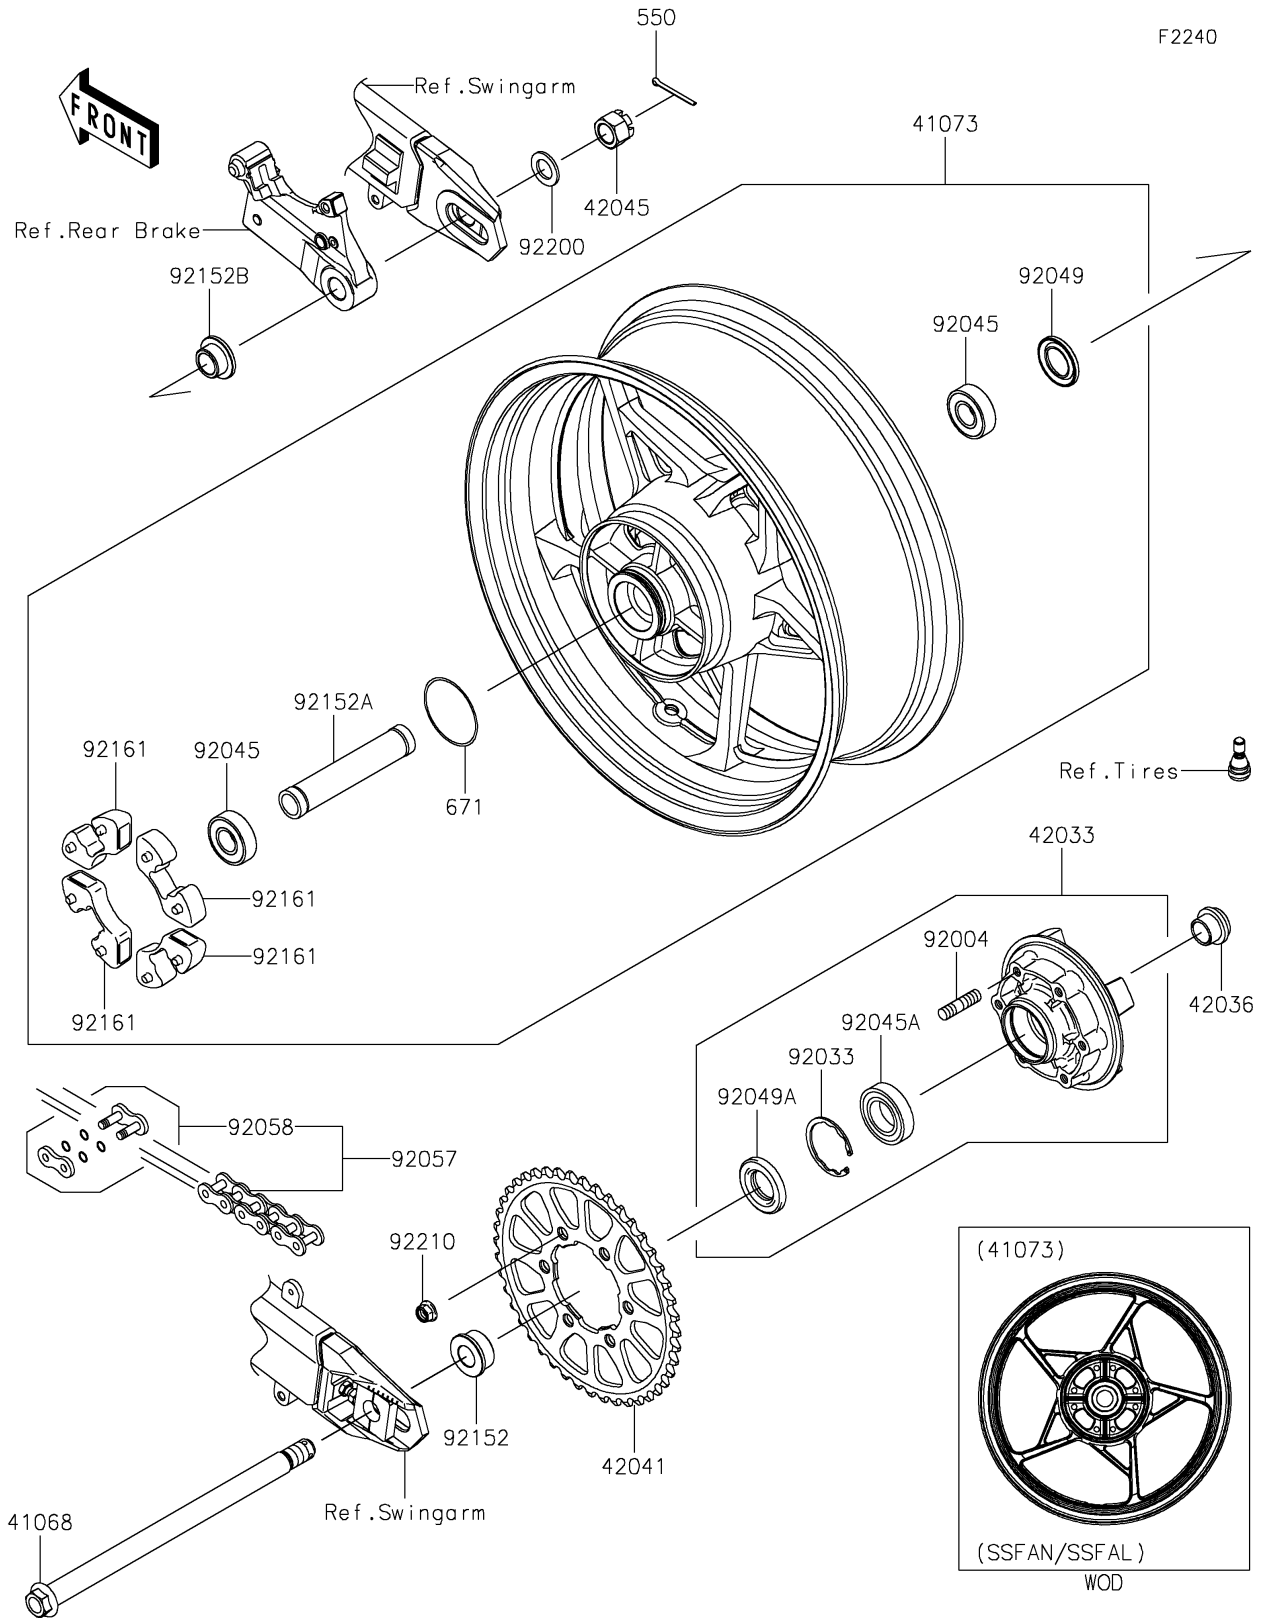

2025 Z900 ABS PARTS DIAGRAM

Rear Wheel/Chain

2025 Z900 ABS PARTS LIST

Rear Wheel/Chain

ITEM NAME	PART NUMBER	QUANTITY
AXLE,RR,18X327.2 (Ref # 41068)	41068-0619	1
WHEEL-ASSY,RR,G.BLACK (Ref # 41073)	41073-0706-QT	1
COUPLING-ASSY,RR HUB (Ref # 42033)	42033-0603	1
SLEEVE,RR HUB,L=23 (Ref # 42036)	42036-1251	1
SPROCKET-HUB,44T (Ref # 42041)	42041-0158	1
NUT,CASTLE,18MM (Ref # 42045)	42045-018	1
STUD,10X19 (Ref # 92004)	92004-0048	6
RING-SNAP,52MM (Ref # 92033)	92033-1043	1
BEARING-BALL,20X47X14 (Ref # 92045)	92045-0821	2
BEARING-BALL (Ref # 92045A)	92045-1496	1
SEAL-OIL,28 47 5 (Ref # 92049)	92049-0140	1
SEAL-OIL (Ref # 92049A)	92049-1287	1
CHAIN,DRIVE,DID525VZ2X114L (Ref # 92057)	92057-0956	1
JOINT-CHAIN (Ref # 92058)	92058-0097	1
COLLAR,20X35X18 (Ref # 92152)	92152-1585	1
COLLAR,20.2X27.2X141.9 (Ref # 92152A)	92152-2250	1
COLLAR,RR AXLE,RH,L=16.4 (Ref # 92152B)	92152-2698	1
DAMPER,SHOCK,RR HUB (Ref # 92161)	92161-0342	4
WASHER,19X32X2.6 (Ref # 92200)	92200-1489	1
NUT,LOCK,FLANGED,10MM (Ref # 92210)	92210-0276	6
PIN-COTTER,4.0X40 (Ref # 550)	550AA4040	1
O RING,60MM (Ref # 671)	671B2560	1