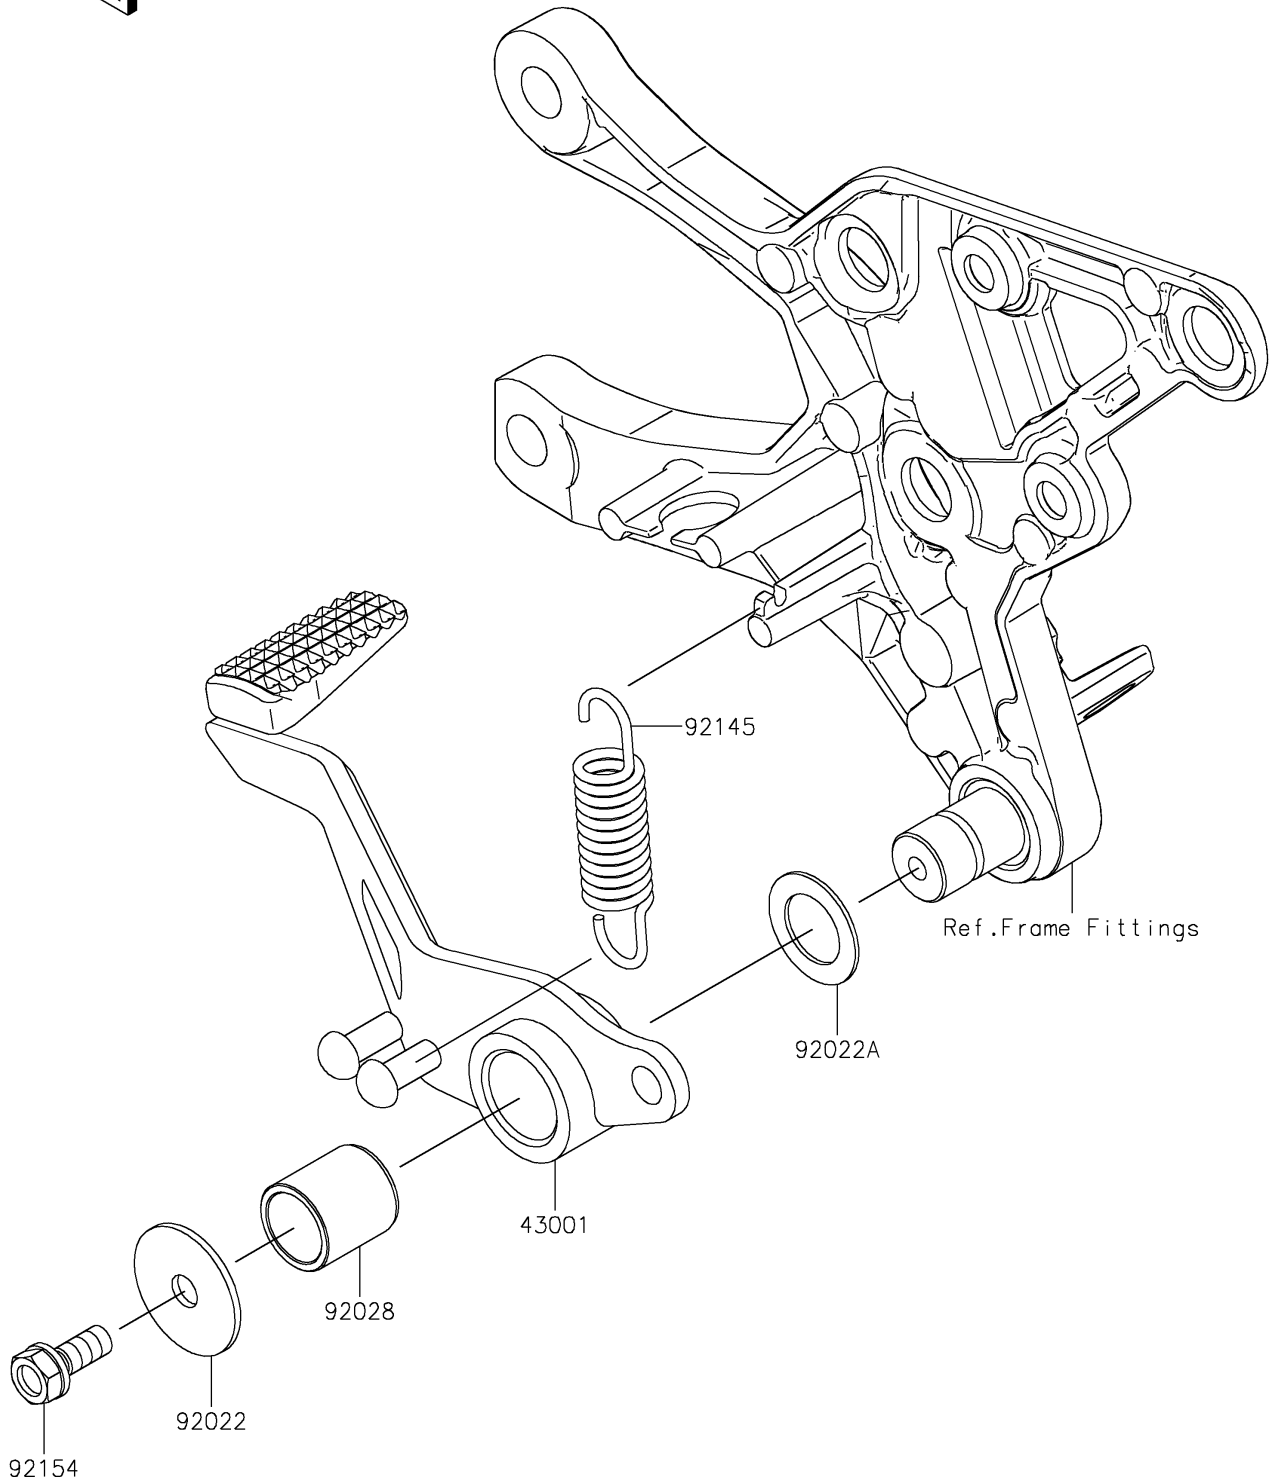

2025 Z900 ABS PARTS DIAGRAM

Brake Pedal/Torque Link

F2260

2025 Z900 ABS PARTS LIST

Brake Pedal/Torque Link

ITEM NAME	PART NUMBER	QUANTITY
LEVER-BRAKE (Ref # 43001)	43001-0749	1
WASHER,7X28X1.6 (Ref # 92022)	92022-1282	1
WASHER,15.3X24X1 (Ref # 92022A)	92022-326	1
BUSHING,BRAKE PEDAL (Ref # 92028)	92028-1282	1
SPRING,BRAKE PEDAL (Ref # 92145)	92145-0893	1
BOLT,UPSET-WS,6X16 (Ref # 92154)	92154-0935	1