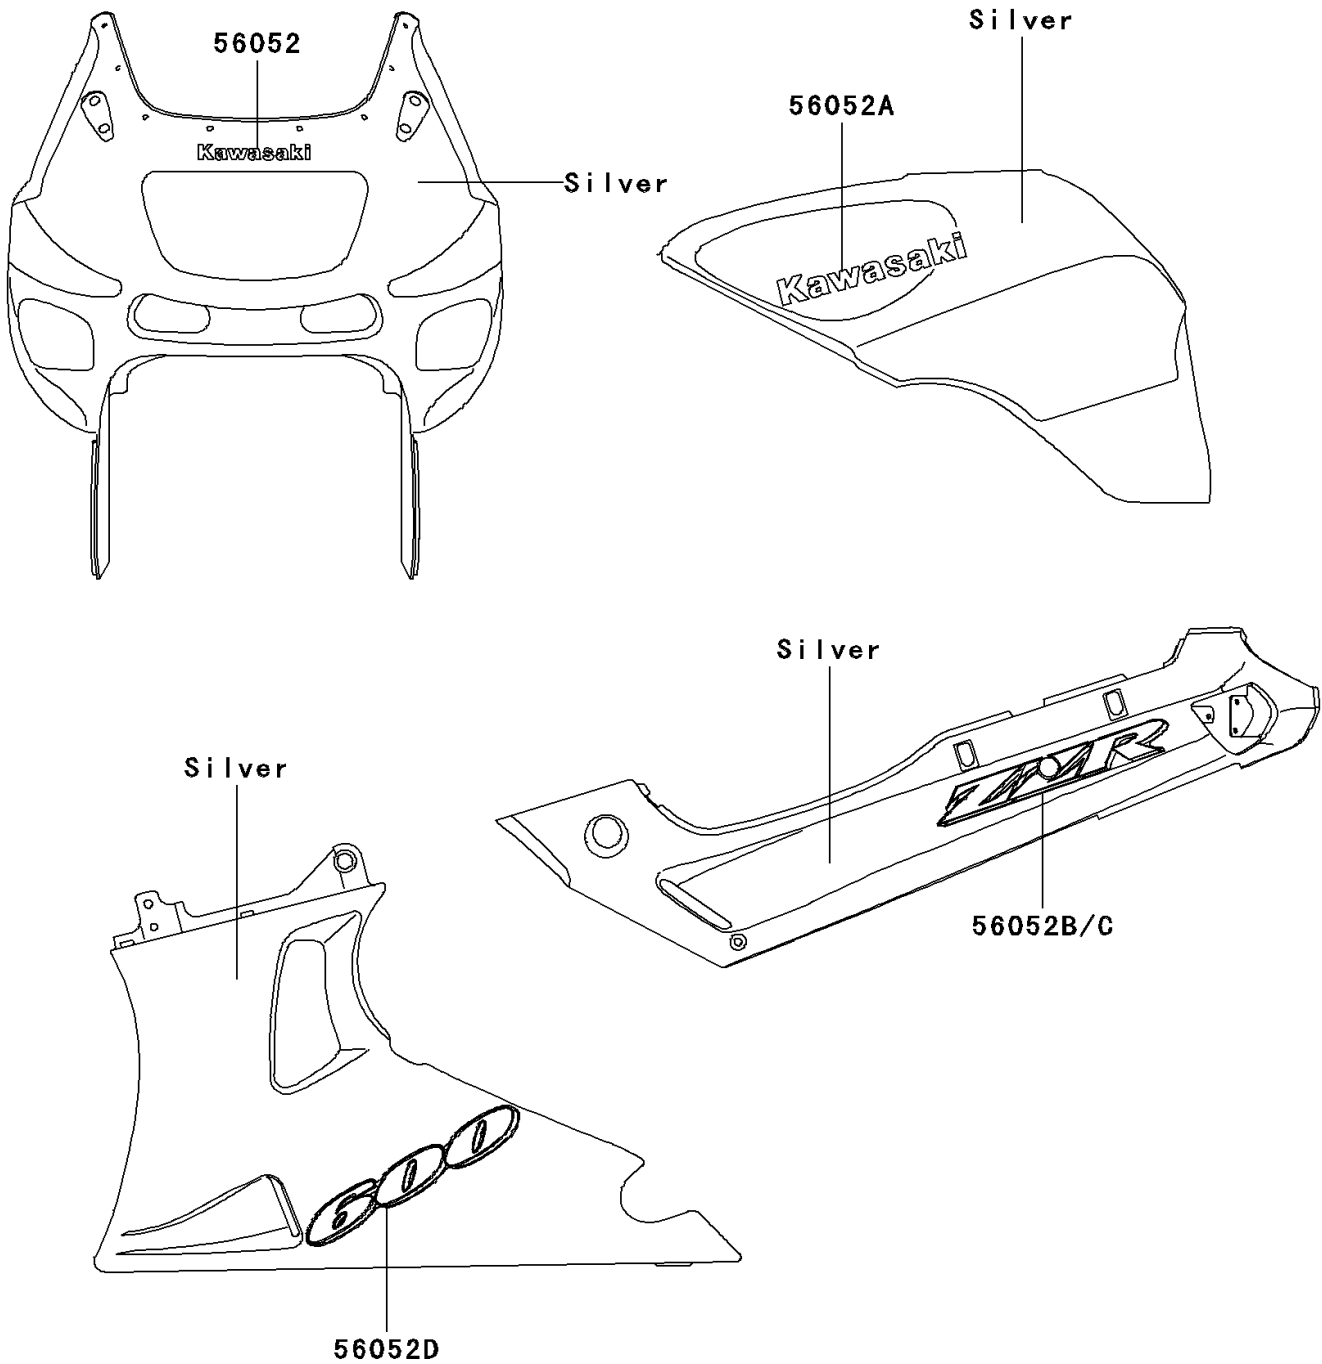

2005 ZZR600 (Canada Only) PARTS DIAGRAM

Decals(Silver)(E13)

F28611

2005 ZZR600 (Canada Only) PARTS LIST

Decals(Silver)(E13)

ITEM NAME	PART NUMBER	QUANTITY
MARK,UPP COWLING,KAWASAKI (Ref # 56052)	56052-1606	1
MARK,FUEL TANK,KAWASAKI (Ref # 56052A)	56052-1887	2
MARK,SEAT COVER,LH,ZZR (Ref # 56052B)	56052-1888	1
MARK,SEAT COVER,RH,ZZR (Ref # 56052C)	56052-1889	1
MARK,LWR COWLING,600 (Ref # 56052D)	56052-1890	2