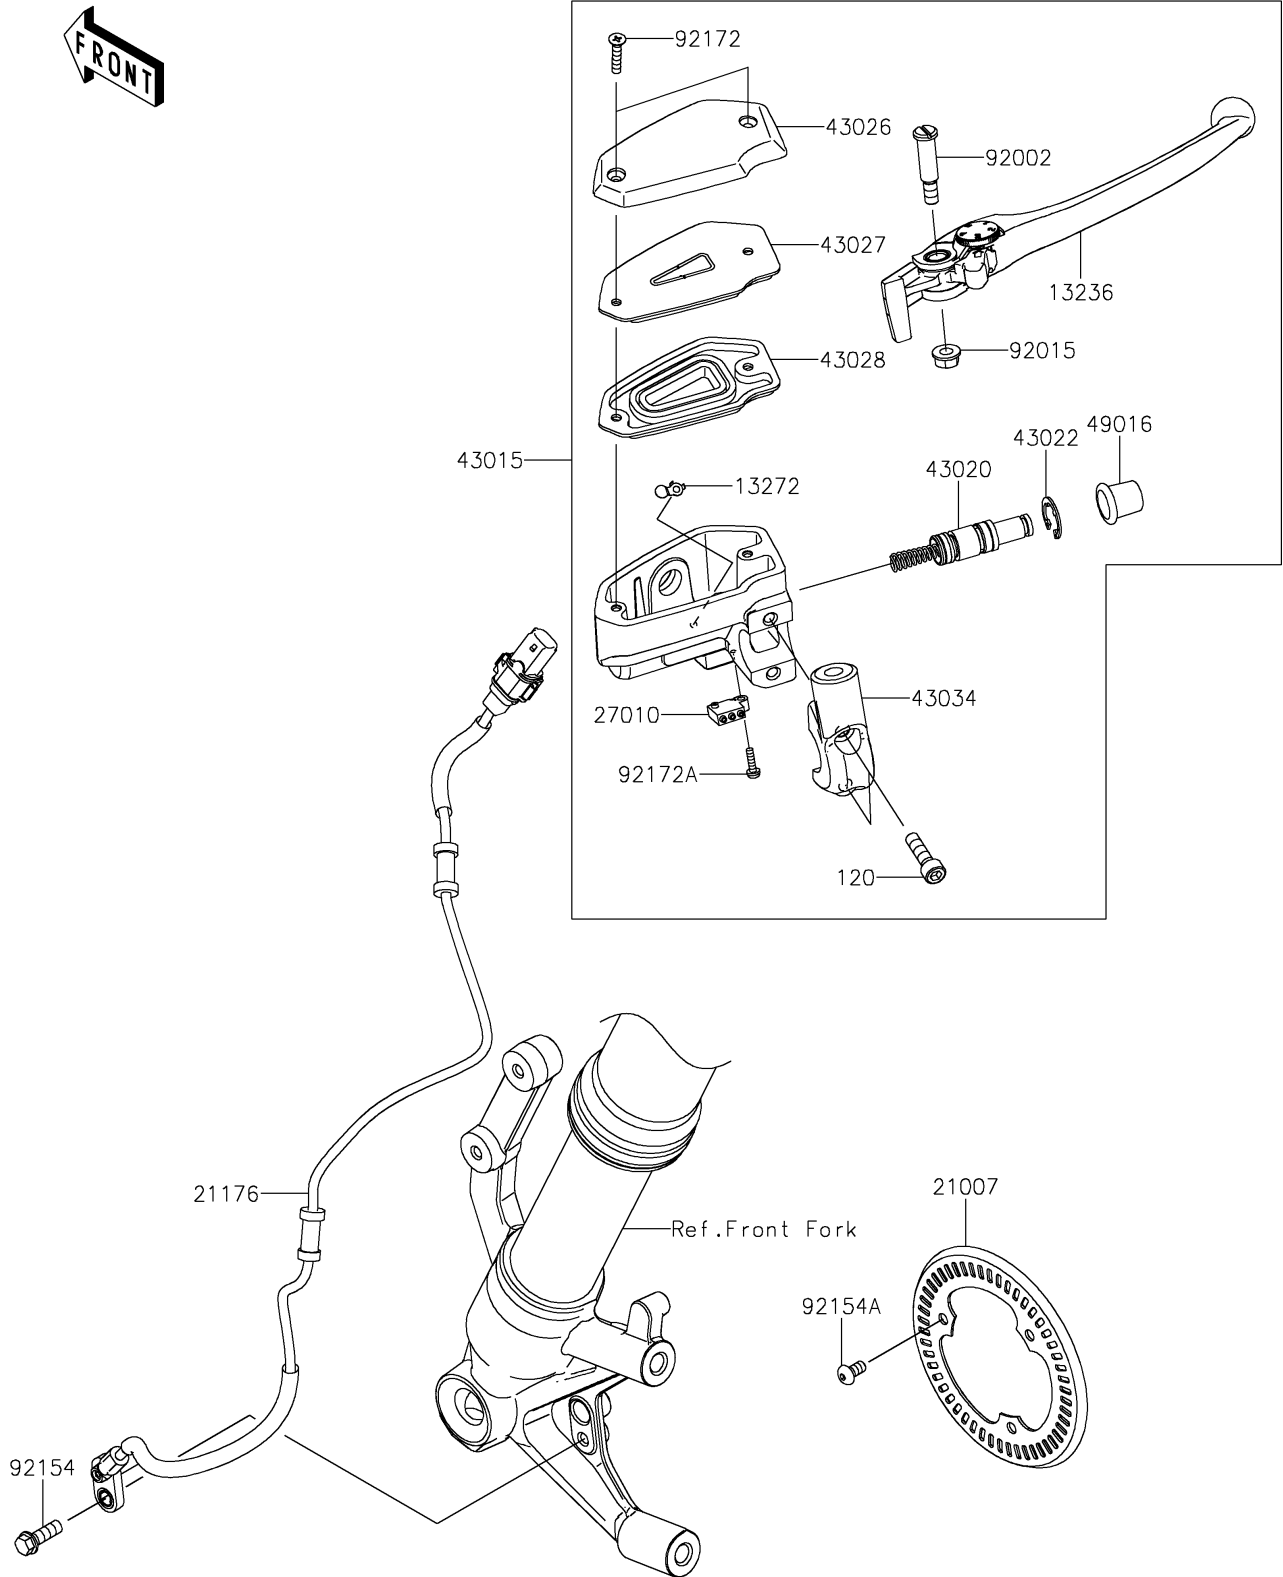

# 2025 Z900 ABS PARTS DIAGRAM

## Front Master Cylinder

F2291

## 2025 Z900 ABS PARTS LIST

### Front Master Cylinder

ITEM NAME	PART NUMBER	QUANTITY
LEVER-COMP,FRONT BRAKE (Ref # 13236)	13236-0868	1
PLATE (Ref # 13272)	13272-0573	1
ROTOR,SENSOR,FR (Ref # 21007)	21007-0671	1
SENSOR,SPEED,FR (Ref # 21176)	21176-1254	1
SWITCH,CRUISE CONTROL CANCEL (Ref # 27010)	27010-0931	1
CYLINDER-ASSY-MASTER,FR (Ref # 43015)	43015-0829	1
PISTON-COMP-BRAKE (Ref # 43020)	43020-1095	1
STOPPER-BRAKE,PISTON (Ref # 43022)	43022-1010	1
CAP-BRAKE (Ref # 43026)	43026-0019	1
PLATE-DIAPHRAGM (Ref # 43027)	43027-0008	1
DIAPHRAGM (Ref # 43028)	43028-0015	1
HOLDER-BRAKE,MASTER CYLINDER (Ref # 43034)	43034-0182	1
COVER-SEAL,MASTER CYLINDER (Ref # 49016)	49016-1044	1
BOLT,LEVER SET,BLACK (Ref # 92002)	92002-1322	1
NUT,FLANGED,6MM (Ref # 92015)	92015-1528	1
BOLT,FLANGED,6X18 (Ref # 92154)	92154-0784	1
BOLT,SOCKET,5X10 (Ref # 92154A)	92154-2801	3
SCREW,4X20 (Ref # 92172)	92172-0320	2
SCREW (Ref # 92172A)	92172-1243	1
BOLT-SOCKET,6X22 (Ref # 120)	120CB0622	2