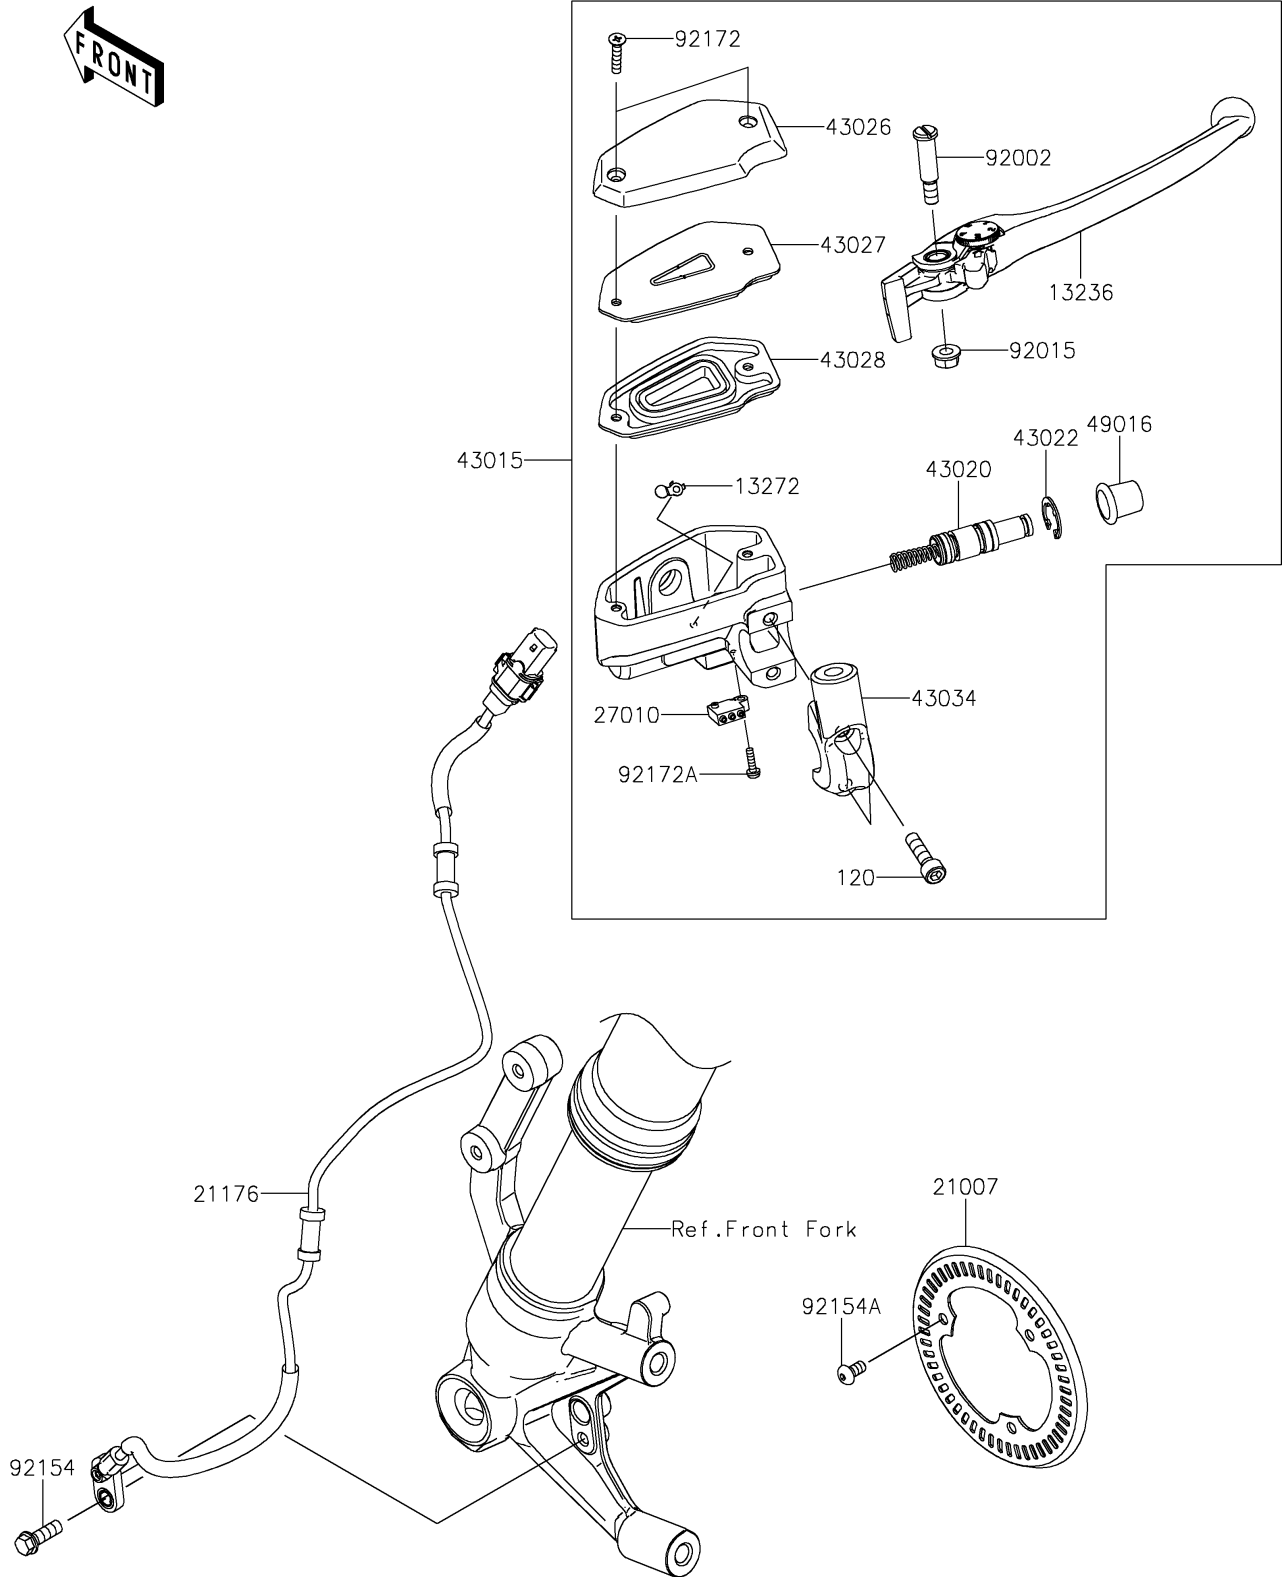

2025 Z900 ABS PARTS DIAGRAM

Front Master Cylinder

F2291

2025 Z900 ABS PARTS LIST

Front Master Cylinder

ITEM NAME	PART NUMBER	QUANTITY
LEVER-COMP,FRONT BRAKE (Ref # 13236)	13236-0868	1
PLATE (Ref # 13272)	13272-0573	1
ROTOR,SENSOR,FR (Ref # 21007)	21007-0671	1
SENSOR,SPEED,FR (Ref # 21176)	21176-1254	1
SWITCH,CRUISE CONTROL CANCEL (Ref # 27010)	27010-0931	1
CYLINDER-ASSY-MASTER,FR (Ref # 43015)	43015-0829	1
PISTON-COMP-BRAKE (Ref # 43020)	43020-1095	1
STOPPER-BRAKE,PISTON (Ref # 43022)	43022-1010	1
CAP-BRAKE (Ref # 43026)	43026-0019	1
PLATE-DIAPHRAGM (Ref # 43027)	43027-0008	1
DIAPHRAGM (Ref # 43028)	43028-0015	1
HOLDER-BRAKE,MASTER CYLINDER (Ref # 43034)	43034-0182	1
COVER-SEAL,MASTER CYLINDER (Ref # 49016)	49016-1044	1
BOLT,LEVER SET,BLACK (Ref # 92002)	92002-1322	1
NUT,FLANGED,6MM (Ref # 92015)	92015-1528	1
BOLT,FLANGED,6X18 (Ref # 92154)	92154-0784	1
BOLT,SOCKET,5X10 (Ref # 92154A)	92154-2801	3
SCREW,4X20 (Ref # 92172)	92172-0320	2
SCREW (Ref # 92172A)	92172-1243	1
BOLT-SOCKET,6X22 (Ref # 120)	120CB0622	2