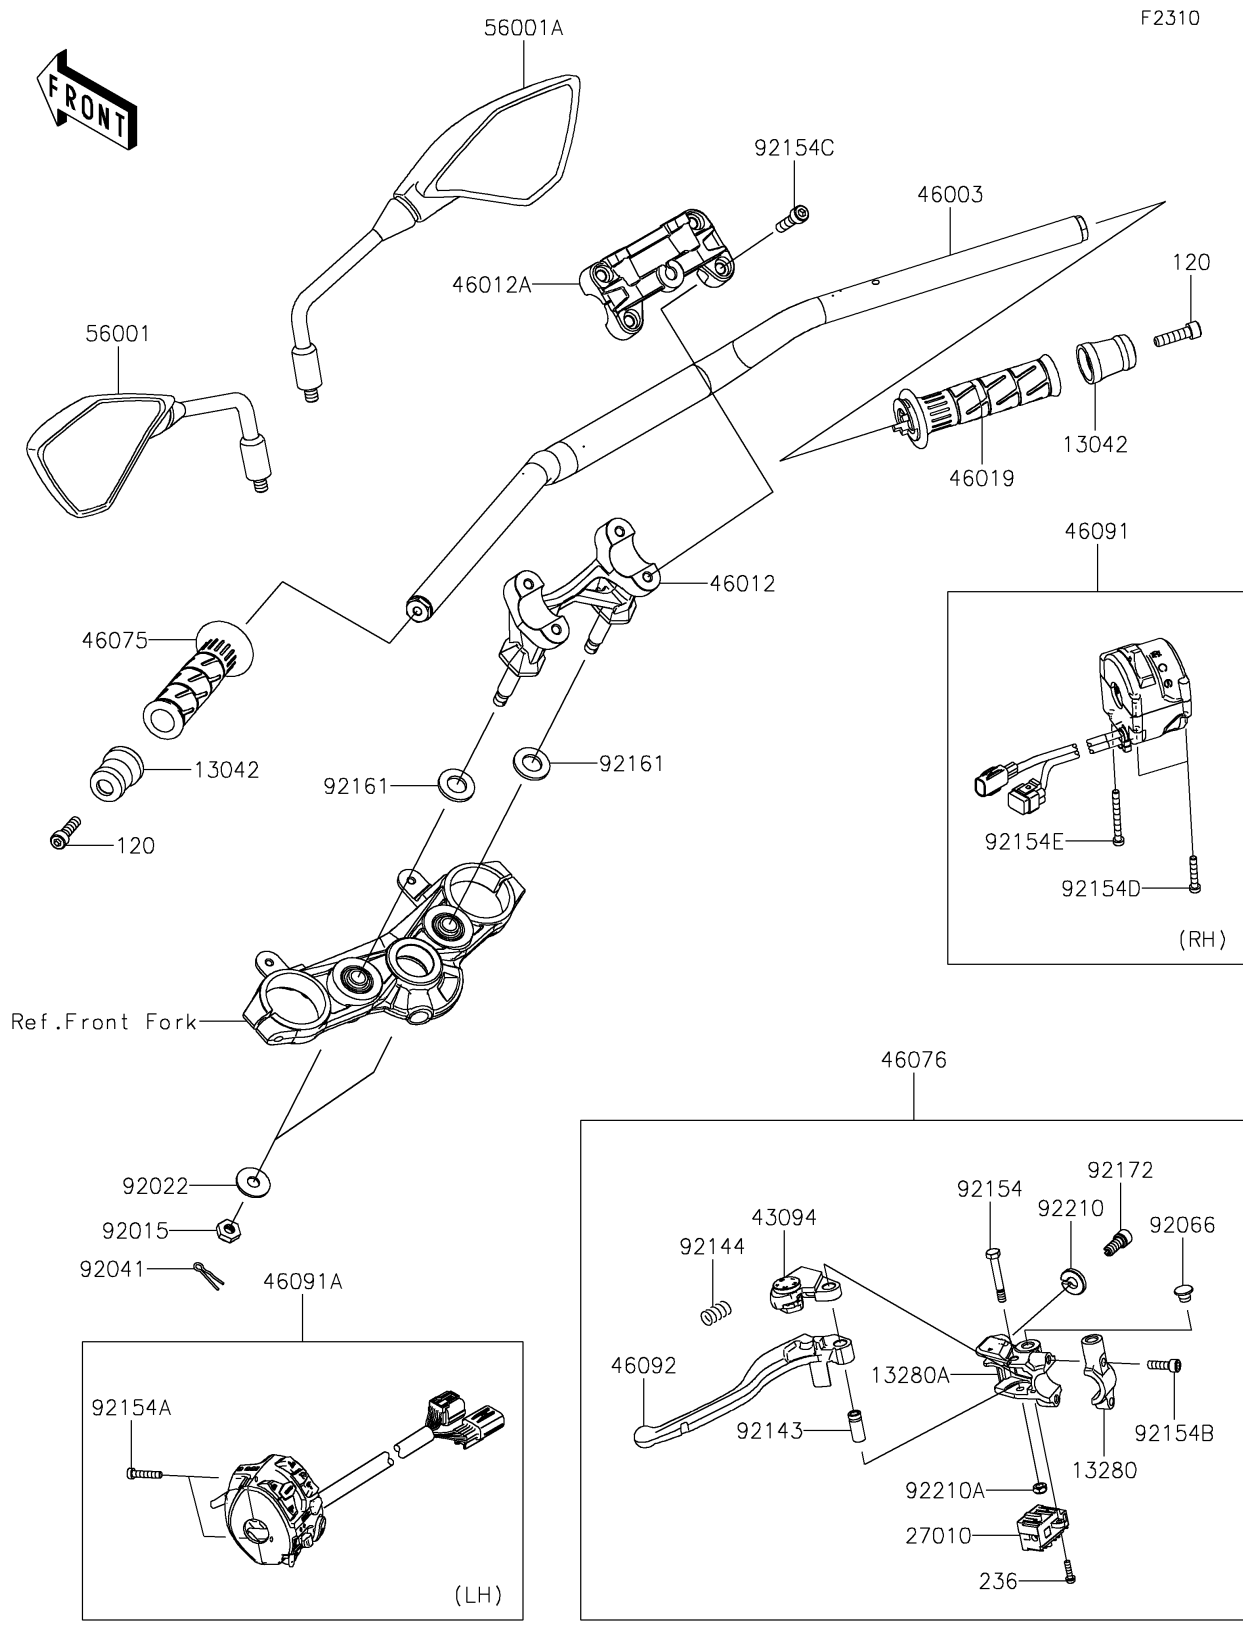

2025 Z900 ABS PARTS DIAGRAM

Handlebar

2025 Z900 ABS PARTS LIST

Handlebar

ITEM NAME	PART NUMBER	QUANTITY
WEIGHT,HANDLE (Ref # 13042)	13042-5024	2
HOLDER,CLUTCH LEVER (Ref # 13280)	13280-0772	1
HOLDER (Ref # 13280A)	13280-0926	1
SWITCH,CLUTCH (Ref # 27010)	27010-0925	1
ADJUSTER (Ref # 43094)	43094-0008	1
HANDLE,FAT BAR (Ref # 46003)	46003-0848	1
HOLDER-HANDLE,LWR,F.S.BLACK (Ref # 46012)	46012-0429-18R	1
HOLDER-HANDLE,UPP,F.S.BLACK (Ref # 46012A)	46012-0432-18R	1
GRIP-ASSY,THROTTLE (Ref # 46019)	46019-0080	1
GRIP,HANDLE,LH (Ref # 46075)	46075-0564	1
LEVER-ASSY-GRIP,CLUTCH (Ref # 46076)	46076-0201	1
HOUSING-ASSY-CONTROL,RH (Ref # 46091)	46091-0659	1
HOUSING-ASSY-CONTROL,LH (Ref # 46091A)	46091-0660	1
LEVER-GRIP,CLUTCH (Ref # 46092)	46092-0575	1
MIRROR-ASSY,LH (Ref # 56001)	56001-0466	1
MIRROR-ASSY,RH (Ref # 56001A)	56001-0467	1
NUT,LOCK,10MM (Ref # 92015)	92015-1962	2
WASHER,10.2X28X2 (Ref # 92022)	92022-1088	2
COTTER,8MM (Ref # 92041)	92041-1060	2
PLUG,9.5X8,POLYETHYLENE (Ref # 92066)	92066-1077	1
COLLAR (Ref # 92143)	92143-1379	1
SPRING (Ref # 92144)	92144-1467	1
BOLT (Ref # 92154)	92154-2318	1
BOLT,SOCKET,5X25 (Ref # 92154A)	92154-2596	2
BOLT,SOCKET,6X20 (Ref # 92154B)	92154-2644	2
BOLT,SOCKET,8X30 (Ref # 92154C)	92154-2683	4
BOLT,5X30 (Ref # 92154D)	92154-3921	2
BOLT,5X50 (Ref # 92154E)	92154-3922	2
DAMPER (Ref # 92161)	92161-0037	2

2025 Z900 ABS PARTS LIST

Handlebar

ITEM NAME	PART NUMBER	QUANTITY
SCREW (Ref # 92172)	92172-1138	1
NUT (Ref # 92210)	92210-1519	1
NUT,LOCK,6MM (Ref # 92210A)	92210-1544	1
BOLT-SOCKET,8X30 (Ref # 120)	120CA0830	2
SCREW-PAN-WSP-CROS (Ref # 236)	236AB0416	1