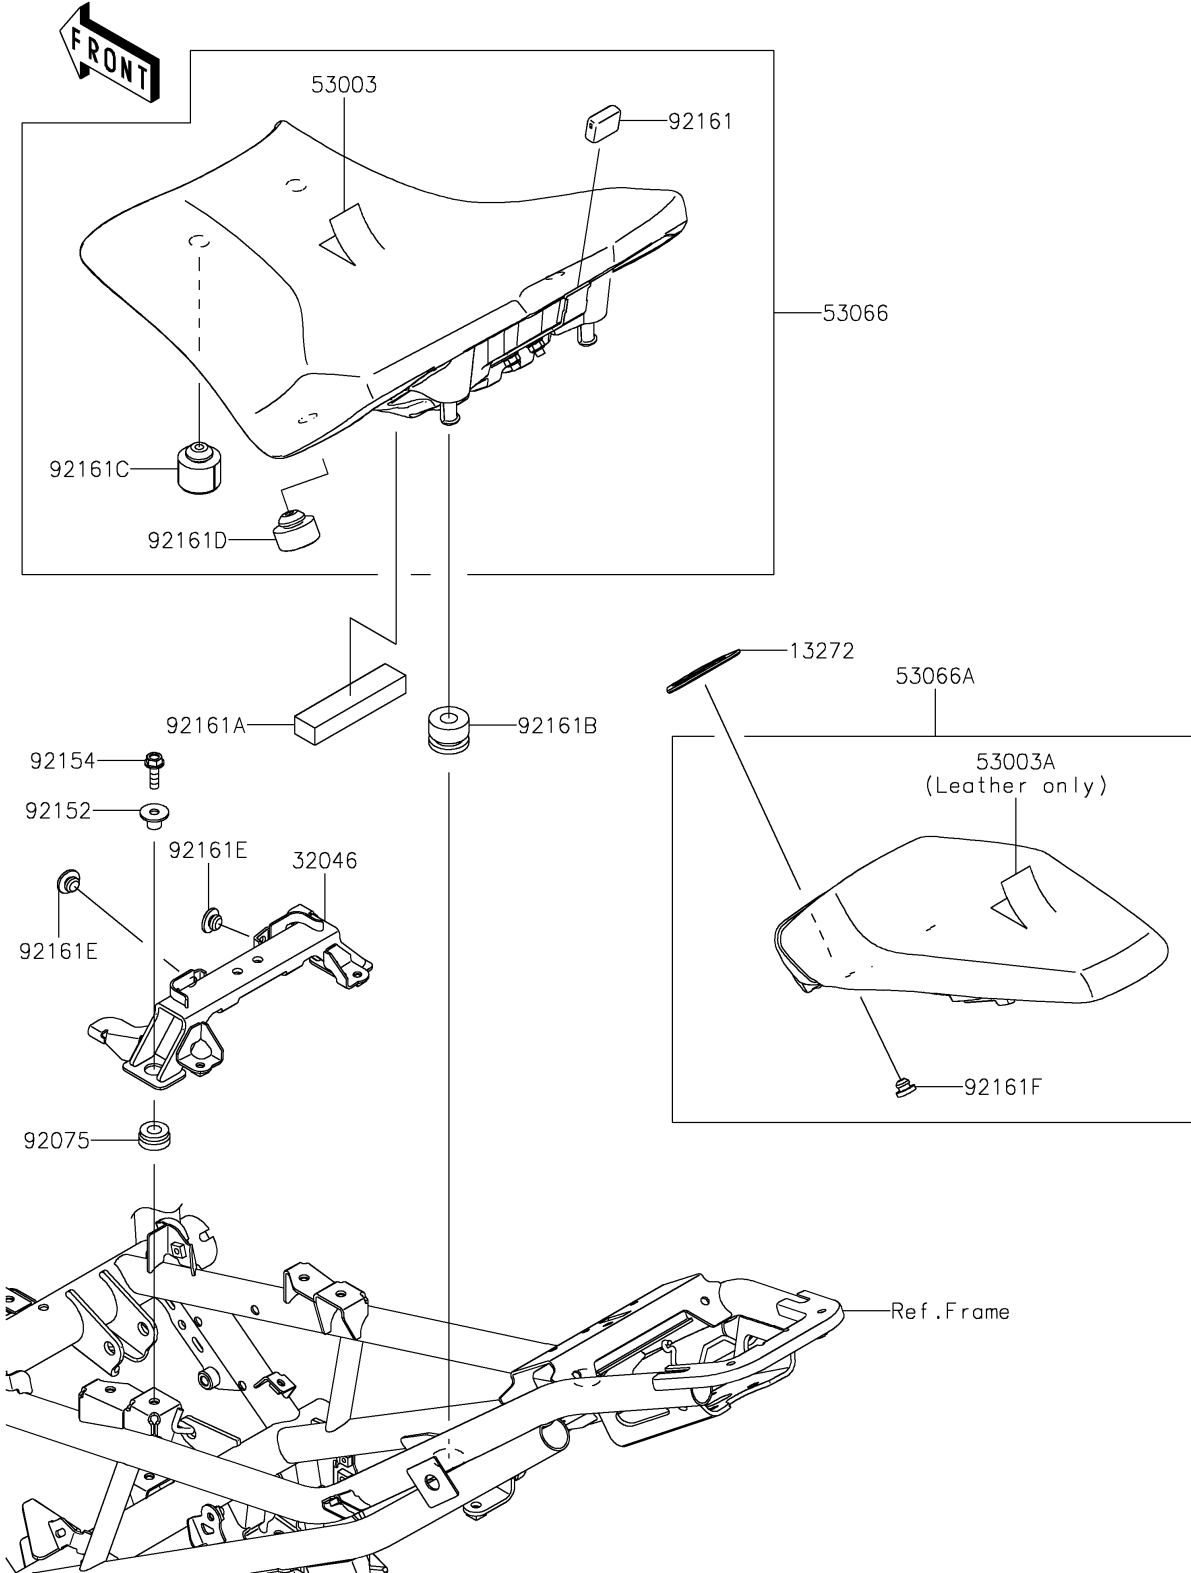

2025 Z900 ABS PARTS DIAGRAM

Seat

F2510

2025 Z900 ABS PARTS LIST

Seat

| ITEM NAME | PART NUMBER | QUANTITY |
|---------------------------------------|----------------|----------|
| PLATE (Ref # 13272) | 13272-4452 | 1 |
| BRACKET-SEAT (Ref # 32046) | 32046-0498 | 1 |
| LEATHER,BLACK (Ref # 53003) | 53003-0715-MA | 1 |
| LEATHER,RR SEAT,BLACK (Ref # 53003A) | 53003-0716-MA | 1 |
| SEAT-ASSY,FR,LOW,BLACK (Ref # 53066) | 53066-0936-MA | 1 |
| SEAT-ASSY,RR,BLACK+BLK (Ref # 53066A) | 53066-0938-12Y | 1 |
| DAMPER (Ref # 92075) | 92075-277 | 2 |
| COLLAR (Ref # 92152) | 92152-2616 | 2 |
| BOLT,FLANGED,6X20 (Ref # 92154) | 92154-0776 | 2 |
| DAMPER,SEAT BRACKET,FR (Ref # 92161) | 92161-1865 | 1 |
| DAMPER,20X90X15 (Ref # 92161A) | 92161-1867 | 1 |
| DAMPER,12X28X21 (Ref # 92161B) | 92161-1913 | 2 |
| DAMPER,14X30X22 (Ref # 92161C) | 92161-1969 | 2 |
| DAMPER,14X30X14.5 (Ref # 92161D) | 92161-1970 | 2 |
| DAMPER (Ref # 92161E) | 92161-2250 | 2 |
| DAMPER (Ref # 92161F) | 92161-2308 | 2 |