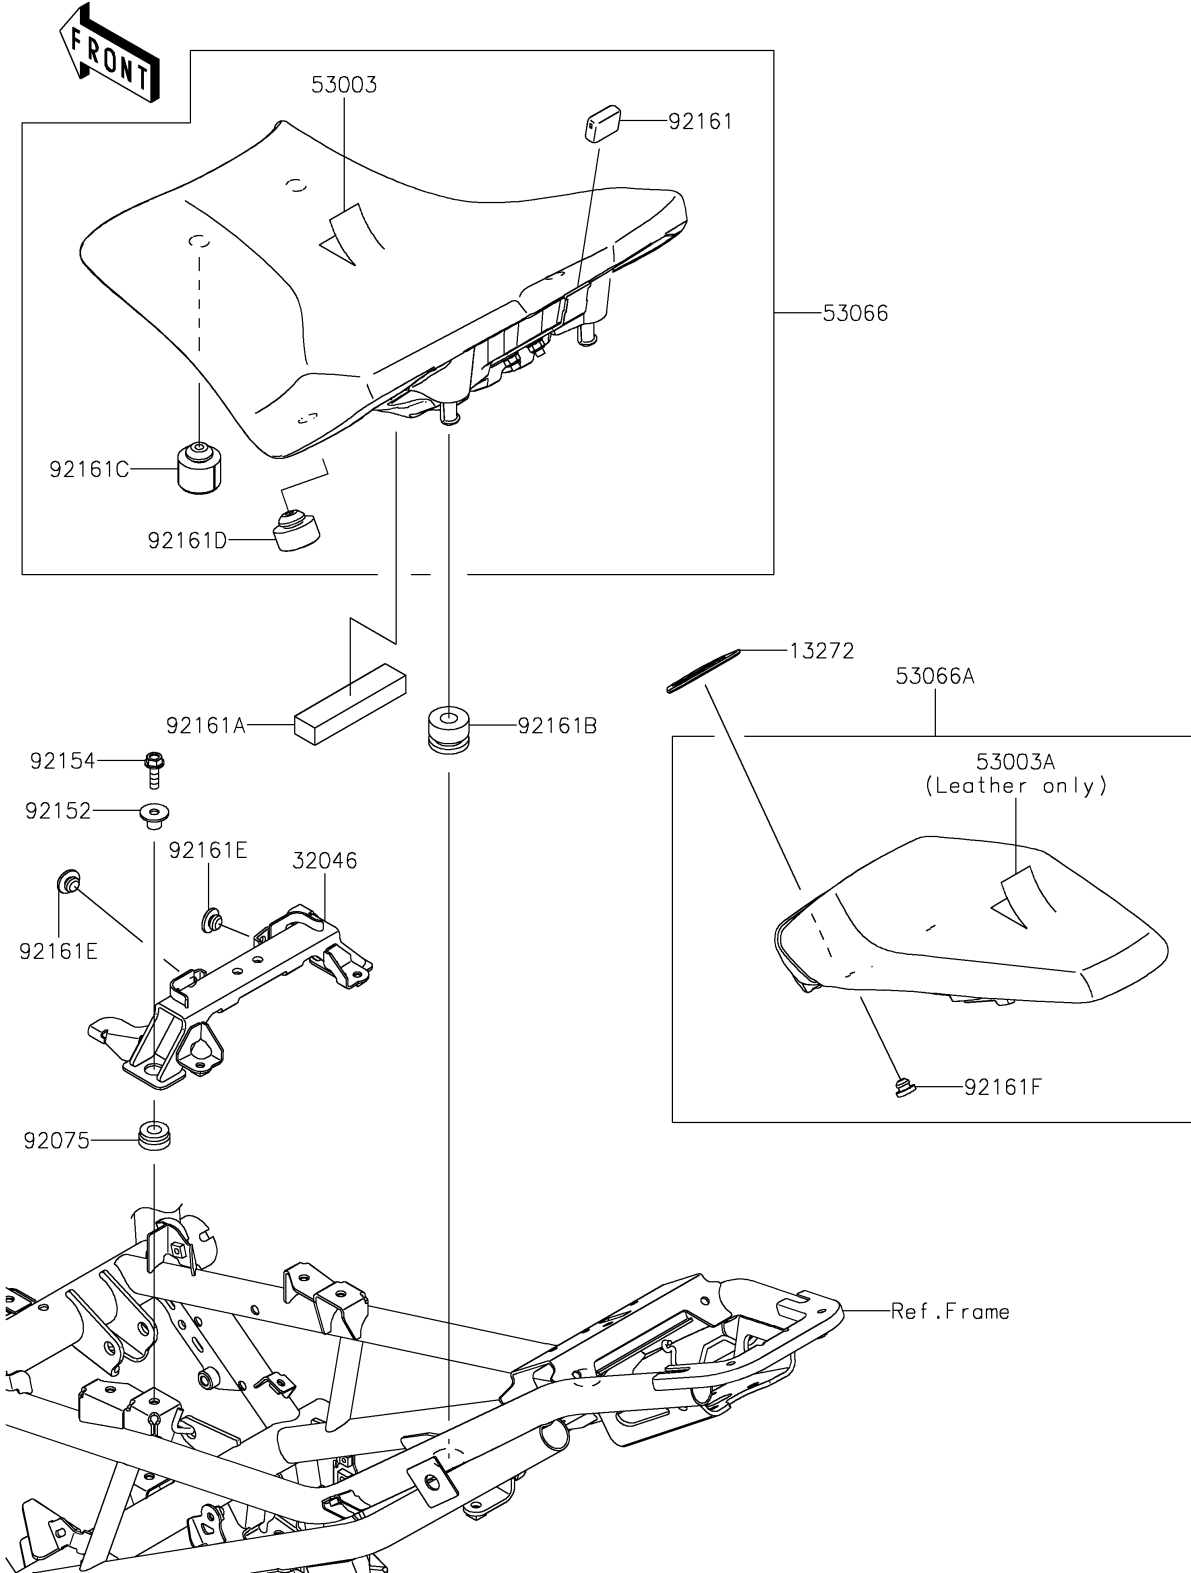

2025 Z900 ABS PARTS DIAGRAM

Seat

F2510

2025 Z900 ABS PARTS LIST

Seat

ITEM NAME	PART NUMBER	QUANTITY
PLATE (Ref # 13272)	13272-4452	1
BRACKET-SEAT (Ref # 32046)	32046-0498	1
LEATHER,BLACK (Ref # 53003)	53003-0715-MA	1
LEATHER,RR SEAT,BLACK (Ref # 53003A)	53003-0716-MA	1
SEAT-ASSY,FR,LOW,BLACK (Ref # 53066)	53066-0936-MA	1
SEAT-ASSY,RR,BLACK+BLK (Ref # 53066A)	53066-0938-12Y	1
DAMPER (Ref # 92075)	92075-277	2
COLLAR (Ref # 92152)	92152-2616	2
BOLT,FLANGED,6X20 (Ref # 92154)	92154-0776	2
DAMPER,SEAT BRACKET,FR (Ref # 92161)	92161-1865	1
DAMPER,20X90X15 (Ref # 92161A)	92161-1867	1
DAMPER,12X28X21 (Ref # 92161B)	92161-1913	2
DAMPER,14X30X22 (Ref # 92161C)	92161-1969	2
DAMPER,14X30X14.5 (Ref # 92161D)	92161-1970	2
DAMPER (Ref # 92161E)	92161-2250	2
DAMPER (Ref # 92161F)	92161-2308	2