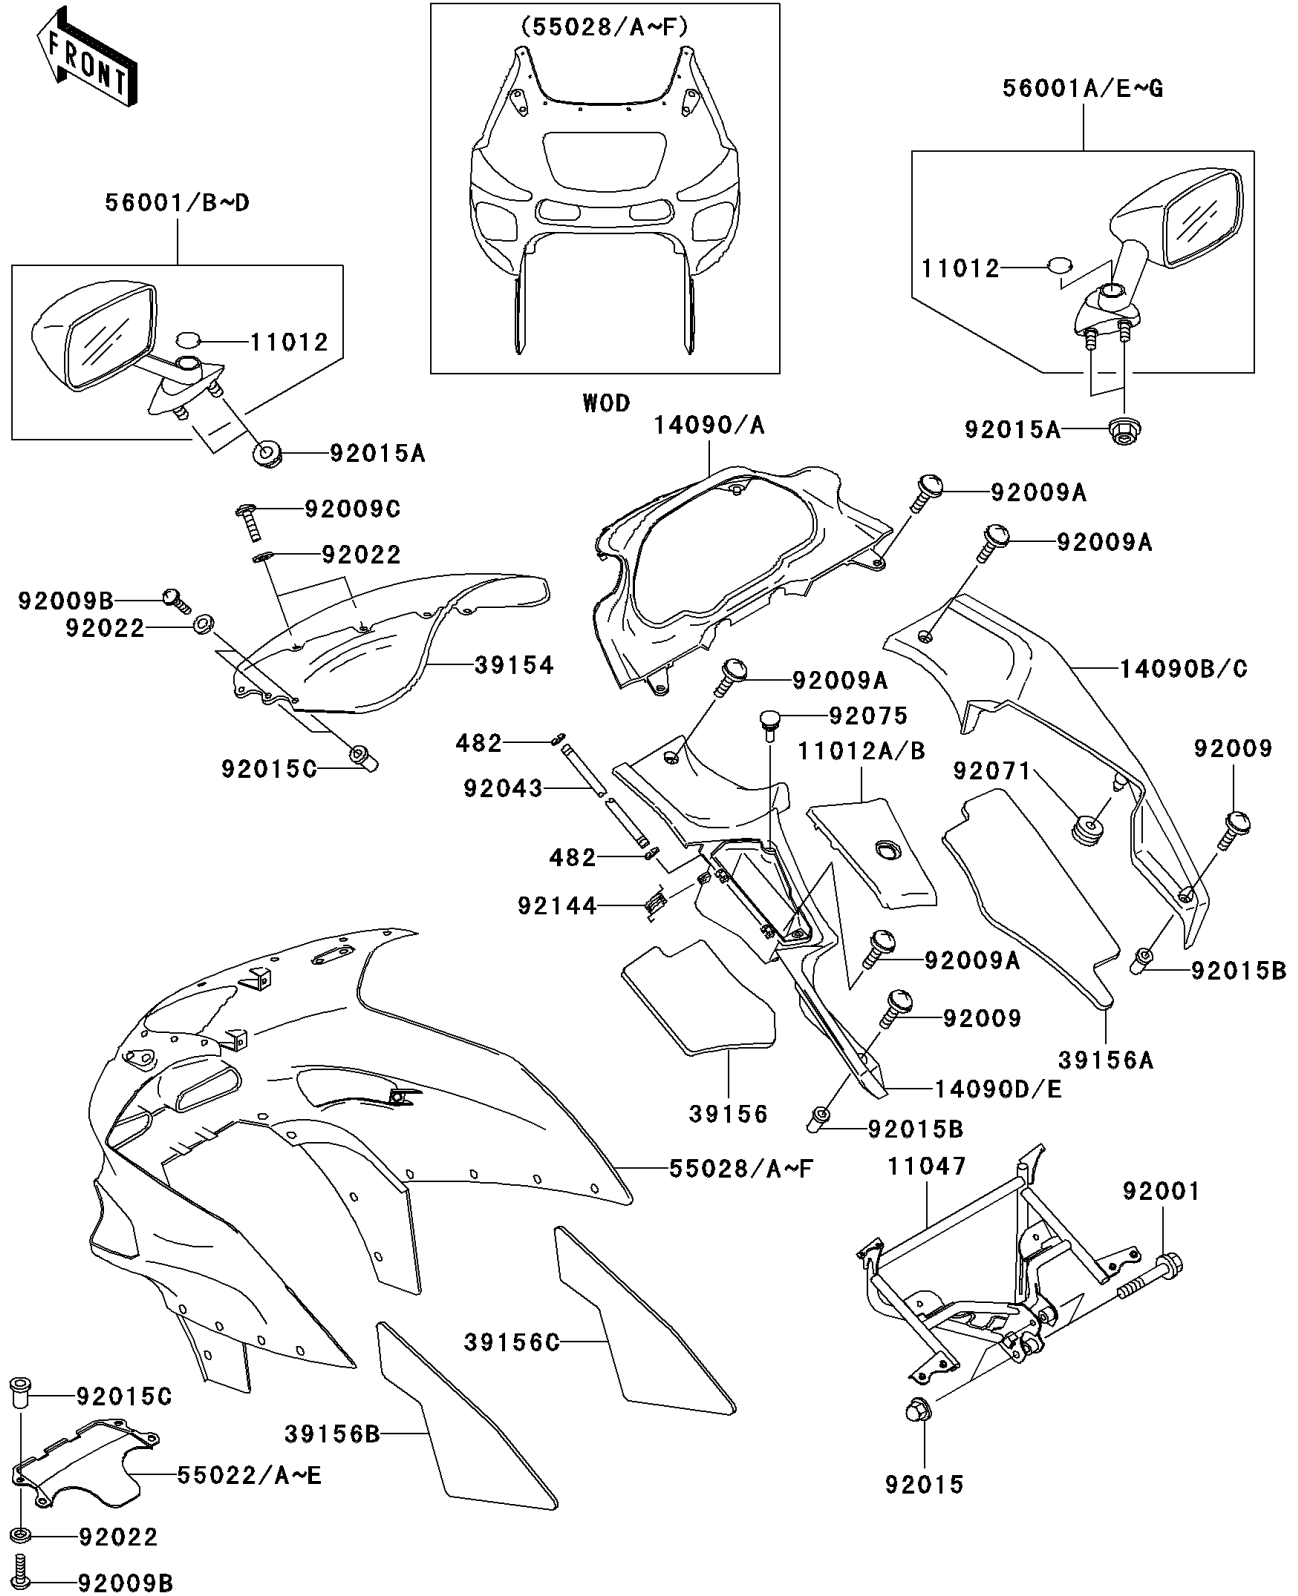

2003 ZZR600 PARTS DIAGRAM

Cowling

F2871

2003 ZZR600 PARTS LIST

Cowling

ITEM NAME	PART NUMBER	QUANTITY
CAP,MIRROR,BLACK (Ref # 11012)	11012-1751-6Z	2
BRACKET,UPP COWLING (Ref # 11047)	11047-1935	1
WINDSHIELD (Ref # 39154)	39154-1121	1
PAD,INNER COWLING,LH (Ref # 39156)	39156-1663	1
PAD,INNER COWLING,RH (Ref # 39156A)	39156-1664	1
PAD,UPP COWLING,LH (Ref # 39156B)	39156-1665	1
PAD,UPP COWLING,RH (Ref # 39156C)	39156-1666	1
CIRCLIP-TYPE-E,3MM (Ref # 482)	482L3000	2
MIRROR-ASSY,LH (Ref # 56001)	56001-0003	1
MIRROR-ASSY,RH (Ref # 56001A)	56001-0004	1
BOLT,FLANGED,8X45 (Ref # 92001)	92001-1613	2
SCREW,6X22,BLACK (Ref # 92009)	92009-1256	2
SCREW,6X16 (Ref # 92009A)	92009-1621	5
SCREW,5X16,BLACK (Ref # 92009B)	92009-1654	8
SCREW,5X20,BLACK (Ref # 92009C)	92009-1656	4
NUT,CAP,8MM,BLACK (Ref # 92015)	92015-1174	2
NUT,FLANGED,6MM,BLACK (Ref # 92015A)	92015-1233	4
NUT (Ref # 92015B)	92015-1700	2
NUT,WELL,5MM (Ref # 92015C)	92015-1757	8
WASHER,NYLON,5.3X11.5X1.5 (Ref # 92022)	92022-1521	12
PIN,4X124.7 (Ref # 92043)	92043-1477	1
GROMMET (Ref # 92071)	92071-056	1
DAMPER (Ref # 92075)	92075-1808	2
SPRING (Ref # 92144)	92144-1697	1
CAP,INNER COWL COV,LH,GRAYSTON (Ref # 11012A)	11012-1862-C4	1
CAP,INNER COWL COVER,LH,GRAYST (Ref # 11012B)	11012-1862-HI	1
COVER,INNER COWL,CNT,GRAYSTONE (Ref # 14090)	14090-1289-C4	1
COVER,INNER COWL,CNT,GRAYSTONE (Ref # 14090A)	14090-1289-HI	1
COVER,INNER COWL,RH,GRAYSTONE (Ref # 14090B)	14090-1291-C4	1