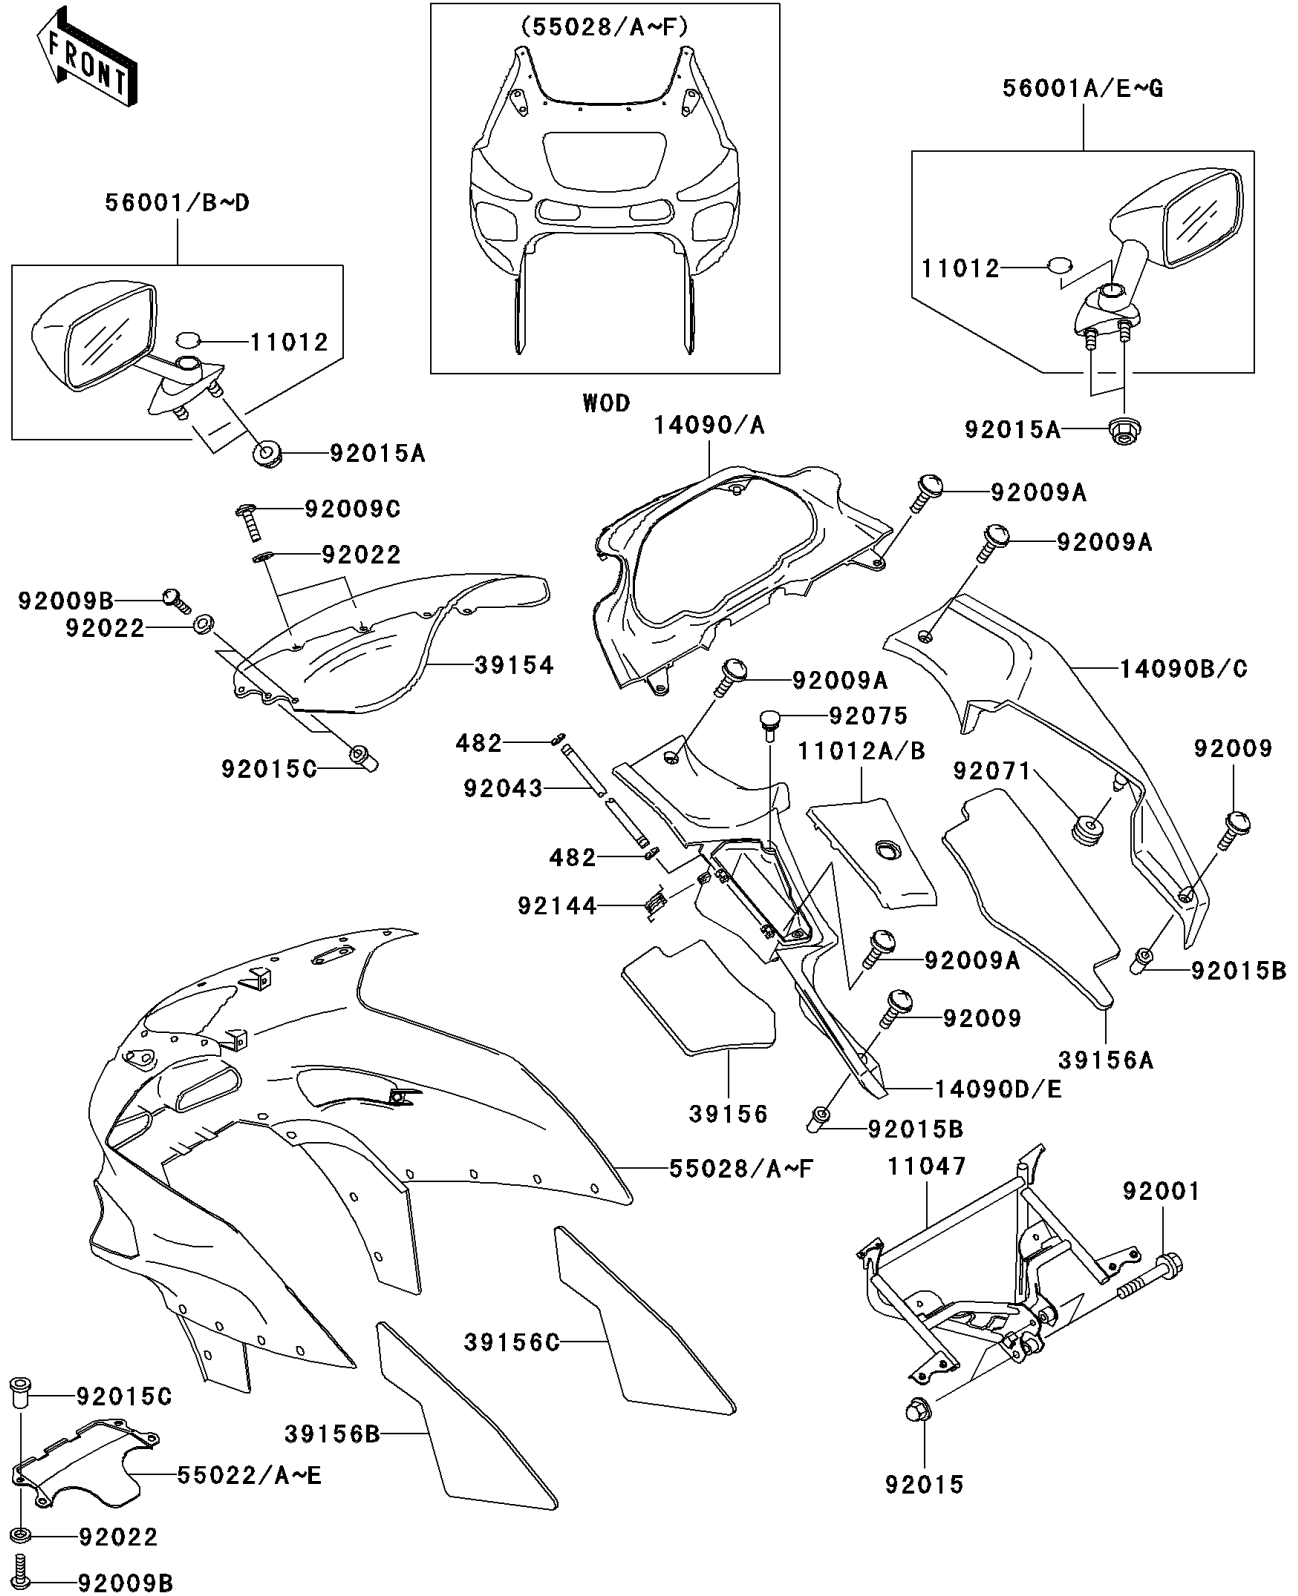

2004 ZZR600 PARTS DIAGRAM

Cowling

F2871

2004 ZZR600 PARTS LIST

Cowling

ITEM NAME	PART NUMBER	QUANTITY
CAP,MIRROR,BLACK (Ref # 11012)	11012-1751-6Z	2
BRACKET,UPP COWLING (Ref # 11047)	11047-1935	1
WINDSHIELD (Ref # 39154)	39154-1121	1
PAD,INNER COWLING,LH (Ref # 39156)	39156-1663	1
PAD,INNER COWLING,RH (Ref # 39156A)	39156-1664	1
PAD,UPP COWLING,LH (Ref # 39156B)	39156-1665	1
PAD,UPP COWLING,RH (Ref # 39156C)	39156-1666	1
CIRCLIP-TYPE-E,3MM (Ref # 482)	482L3000	2
MIRROR-ASSY,LH (Ref # 56001)	56001-0003	1
MIRROR-ASSY,RH (Ref # 56001A)	56001-0004	1
BOLT,FLANGED,8X45 (Ref # 92001)	92001-1613	2
SCREW,6X22,BLACK (Ref # 92009)	92009-1256	2
SCREW,6X16 (Ref # 92009A)	92009-1621	5
SCREW,5X16,BLACK (Ref # 92009B)	92009-1654	8
SCREW,5X20,BLACK (Ref # 92009C)	92009-1656	4
NUT,CAP,8MM,BLACK (Ref # 92015)	92015-1174	2
NUT,FLANGED,6MM,BLACK (Ref # 92015A)	92015-1233	4
NUT (Ref # 92015B)	92015-1700	2
NUT,WELL,5MM (Ref # 92015C)	92015-1757	8
WASHER,NYLON,5.3X11.5X1.5 (Ref # 92022)	92022-1521	12
PIN,4X124.7 (Ref # 92043)	92043-1477	1
GROMMET (Ref # 92071)	92071-056	1
DAMPER (Ref # 92075)	92075-1808	2
SPRING (Ref # 92144)	92144-1697	1
CAP,INNER COWL COV,LH,GRAYSTON (Ref # 11012A)	11012-1862-C4	1
CAP,INNER COWL COVER,LH,GRAYST (Ref # 11012B)	11012-1862-HI	1
COVER,INNER COWL,CNT,GRAYSTONE (Ref # 14090)	14090-1289-C4	1
COVER,INNER COWL,CNT,GRAYSTONE (Ref # 14090A)	14090-1289-HI	1
COVER,INNER COWL,RH,GRAYSTONE (Ref # 14090B)	14090-1291-C4	1