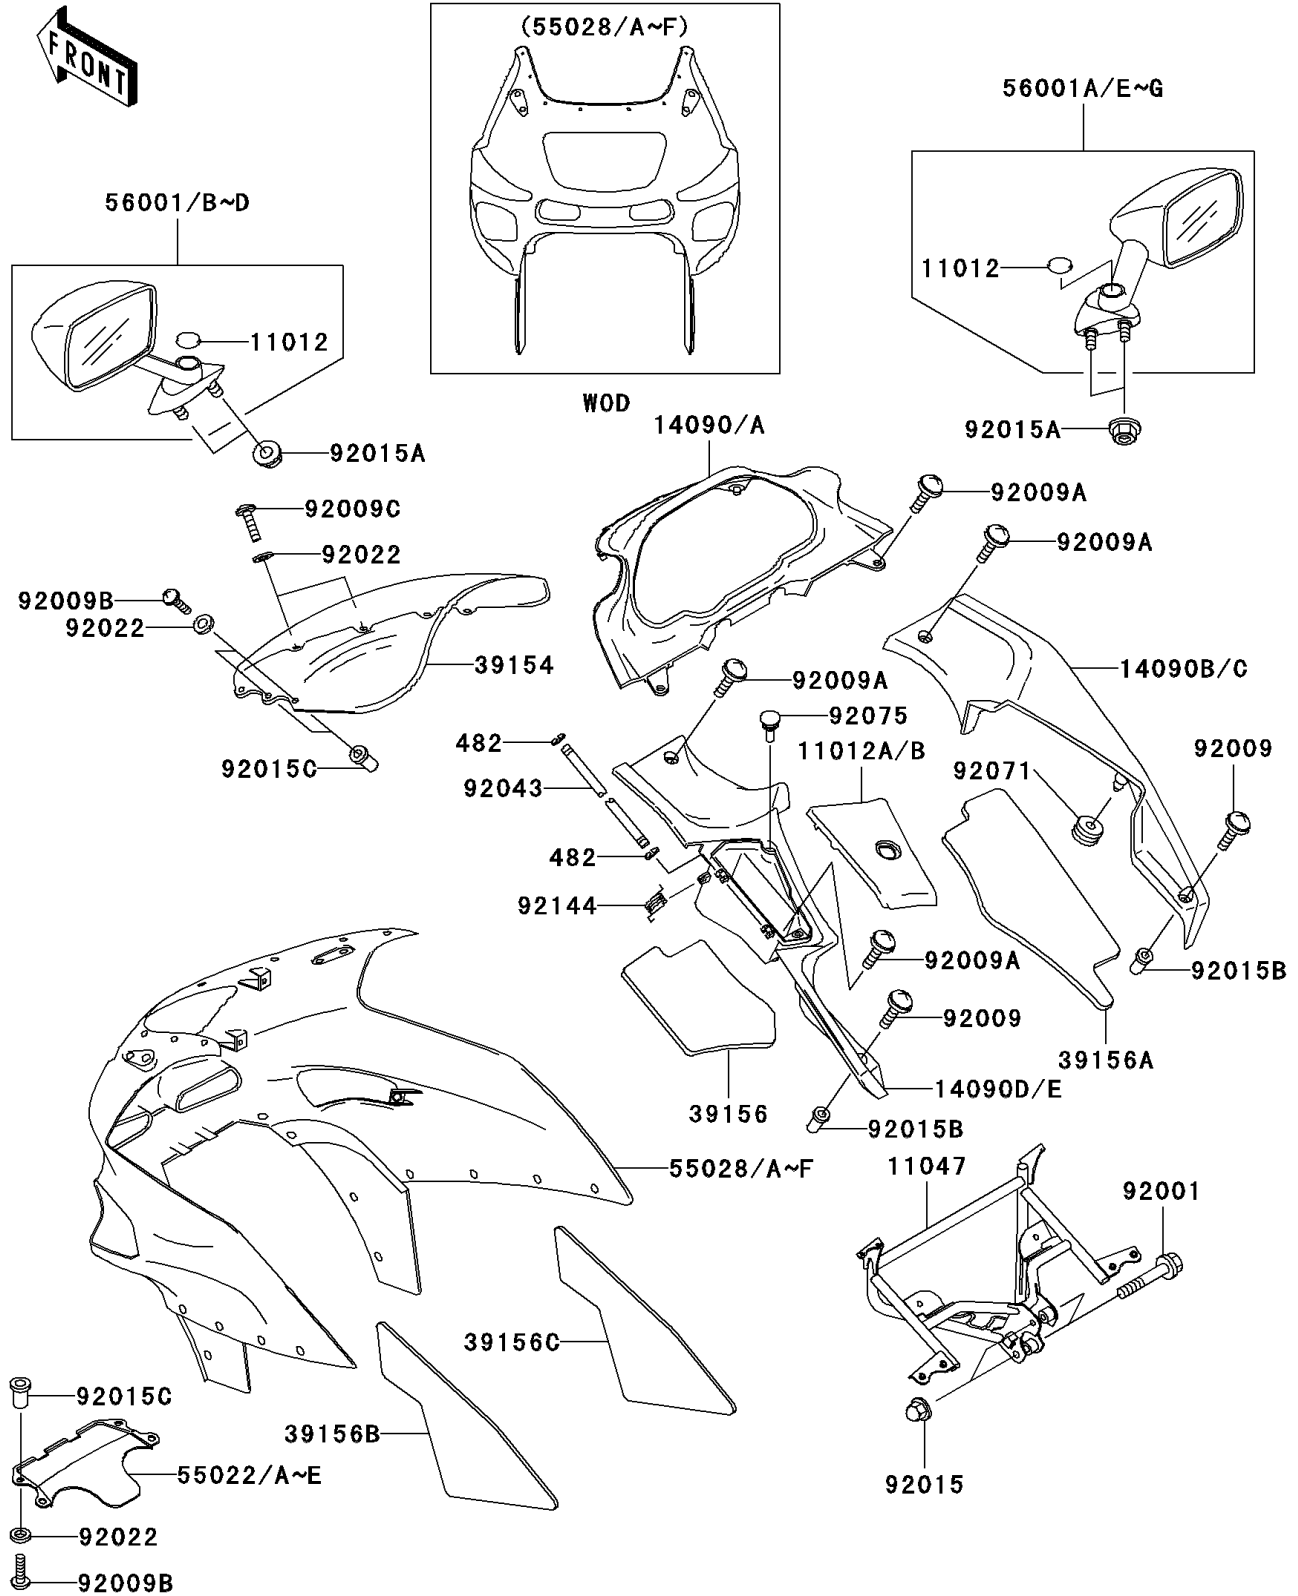

# 2005 ZZR600 (Canada Only) PARTS DIAGRAM

Cowling

F2871

## 2005 ZZR600 (Canada Only) PARTS LIST

### Cowling

ITEM NAME	PART NUMBER	QUANTITY
CAP,MIRROR,BLACK (Ref # 11012)	11012-1751-6Z	2
CAP,INNER COWL COV,LH,GRAYSTON (Ref # 11012A)	11012-1862-C4	1
BRACKET,UPP COWLING (Ref # 11047)	11047-1935	1
COVER,INNER COWL,CNT,GRAYSTONE (Ref # 14090)	14090-1289-C4	1
COVER,INNER COWL,RH,GRAYSTONE (Ref # 14090B)	14090-1291-C4	1
COVER,INNER COWL,LH,GRAYSTONE (Ref # 14090D)	14090-1358-C4	1
WINDSHIELD (Ref # 39154)	39154-1121	1
PAD,INNER COWLING,LH (Ref # 39156)	39156-1663	1
PAD,INNER COWLING,RH (Ref # 39156A)	39156-1664	1
PAD,UPP COWLING,LH (Ref # 39156B)	39156-1665	1
PAD,UPP COWLING,RH (Ref # 39156C)	39156-1666	1
COVER-HEAD LAMP,G.SILVER (Ref # 55022E)	55022-1084-474	1
CIRCLIP-TYPE-E,3MM (Ref # 482)	482L3000	2
COWLING,UPP,G.SILVER (Ref # 55028F)	55028-1369-474	1
MIRROR-ASSY,LH (Ref # 56001)	56001-0003	1
MIRROR-ASSY,RH (Ref # 56001A)	56001-0004	1
BOLT,FLANGED,8X45 (Ref # 92001)	92001-1613	2
SCREW,6X22,BLACK (Ref # 92009)	92009-1256	2
SCREW,6X16 (Ref # 92009A)	92009-1621	5
SCREW,5X16,BLACK (Ref # 92009B)	92009-1654	8
SCREW,5X20,BLACK (Ref # 92009C)	92009-1656	4
NUT,CAP,8MM,BLACK (Ref # 92015)	92015-1174	2
NUT,FLANGED,6MM,BLACK (Ref # 92015A)	92015-1233	4
NUT (Ref # 92015B)	92015-1700	2
NUT,WELL,5MM (Ref # 92015C)	92015-1757	8
WASHER,NYLON,5.3X11.5X1.5 (Ref # 92022)	92022-1521	12
PIN,4X124.7 (Ref # 92043)	92043-1477	1
GROMMET (Ref # 92071)	92071-056	1
DAMPER (Ref # 92075)	92075-1808	2

## 2005 ZZR600 (Canada Only) PARTS LIST

Cowling

ITEM NAME	PART NUMBER	QUANTITY
SPRING (Ref # 92144)	92144-1697	1