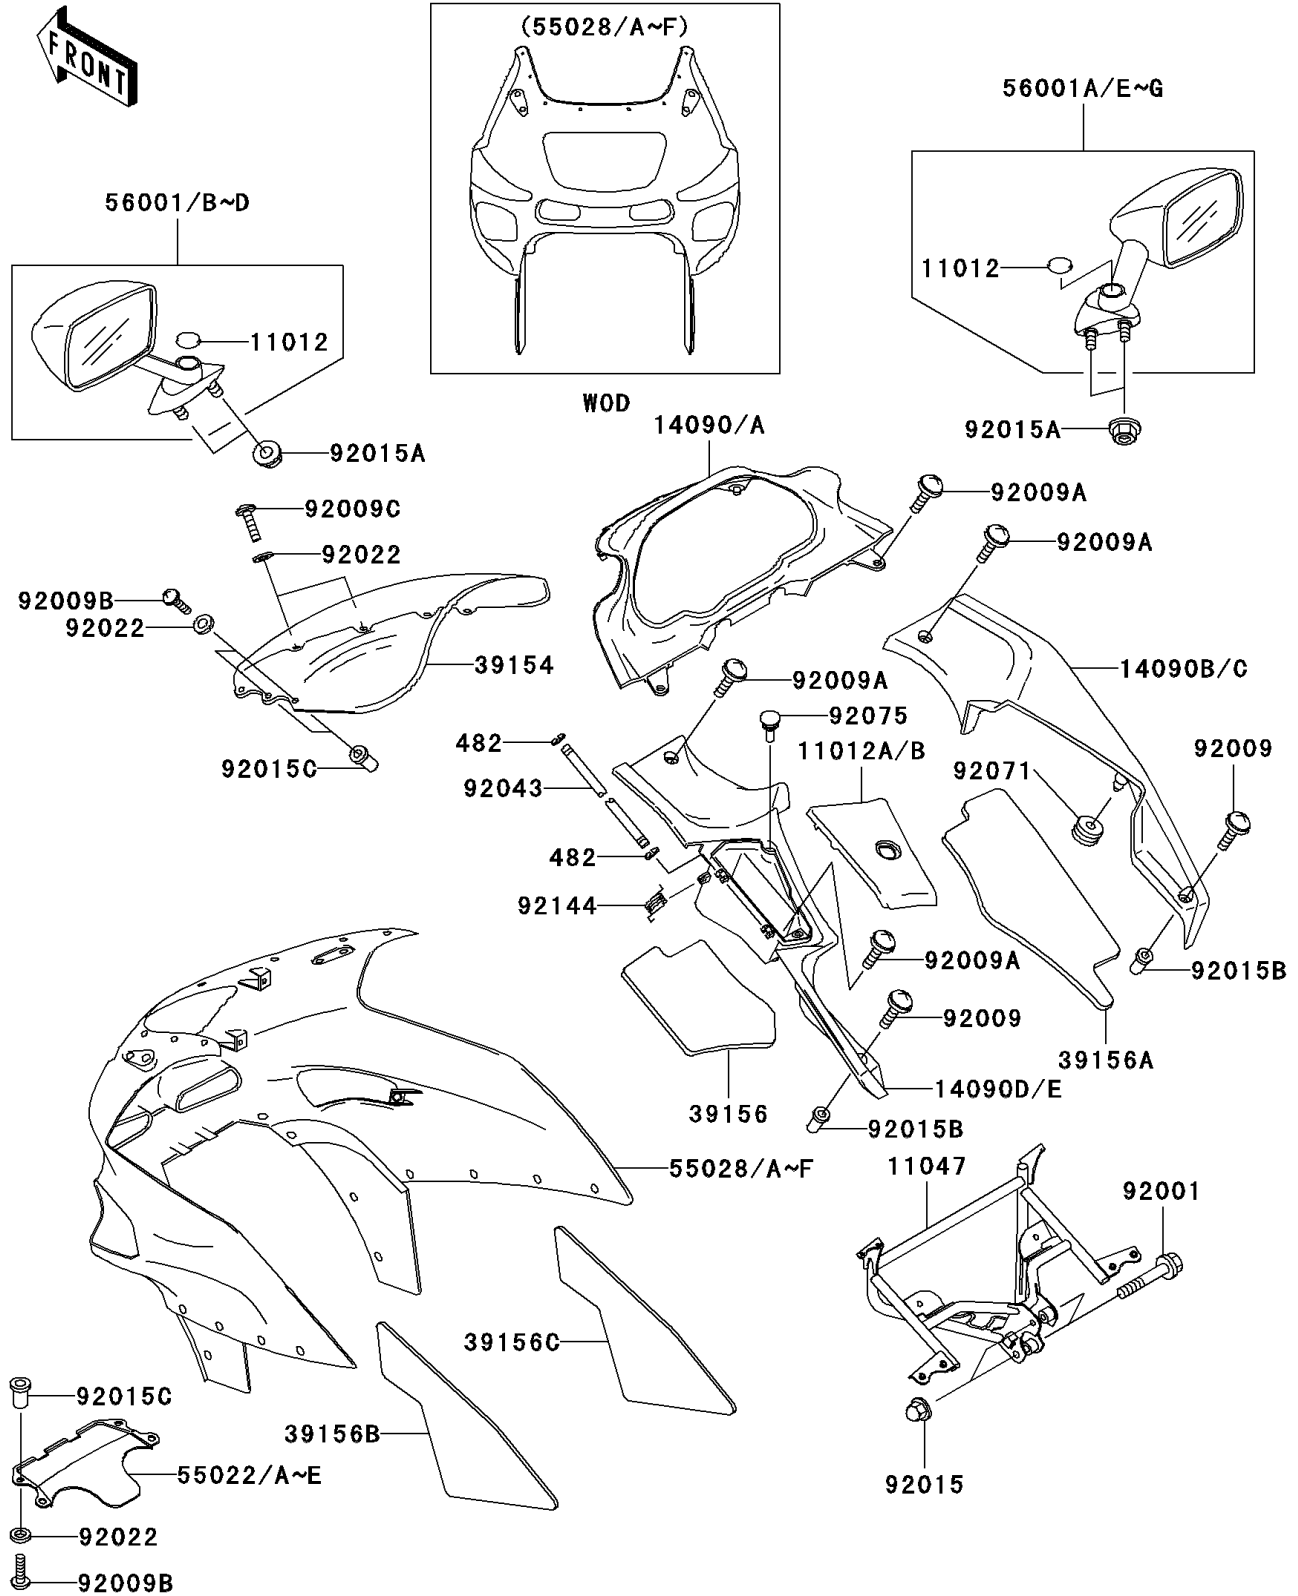

2005 ZZR600 (Canada Only) PARTS DIAGRAM

Cowling

F2871

2005 ZZR600 (Canada Only) PARTS LIST

Cowling

ITEM NAME	PART NUMBER	QUANTITY
CAP,MIRROR,BLACK (Ref # 11012)	11012-1751-6Z	2
CAP,INNER COWL COV,LH,GRAYSTON (Ref # 11012A)	11012-1862-C4	1
BRACKET,UPP COWLING (Ref # 11047)	11047-1935	1
COVER,INNER COWL,CNT,GRAYSTONE (Ref # 14090)	14090-1289-C4	1
COVER,INNER COWL,RH,GRAYSTONE (Ref # 14090B)	14090-1291-C4	1
COVER,INNER COWL,LH,GRAYSTONE (Ref # 14090D)	14090-1358-C4	1
WINDSHIELD (Ref # 39154)	39154-1121	1
PAD,INNER COWLING,LH (Ref # 39156)	39156-1663	1
PAD,INNER COWLING,RH (Ref # 39156A)	39156-1664	1
PAD,UPP COWLING,LH (Ref # 39156B)	39156-1665	1
PAD,UPP COWLING,RH (Ref # 39156C)	39156-1666	1
COVER-HEAD LAMP,G.SILVER (Ref # 55022E)	55022-1084-474	1
CIRCLIP-TYPE-E,3MM (Ref # 482)	482L3000	2
COWLING,UPP,G.SILVER (Ref # 55028F)	55028-1369-474	1
MIRROR-ASSY,LH (Ref # 56001)	56001-0003	1
MIRROR-ASSY,RH (Ref # 56001A)	56001-0004	1
BOLT,FLANGED,8X45 (Ref # 92001)	92001-1613	2
SCREW,6X22,BLACK (Ref # 92009)	92009-1256	2
SCREW,6X16 (Ref # 92009A)	92009-1621	5
SCREW,5X16,BLACK (Ref # 92009B)	92009-1654	8
SCREW,5X20,BLACK (Ref # 92009C)	92009-1656	4
NUT,CAP,8MM,BLACK (Ref # 92015)	92015-1174	2
NUT,FLANGED,6MM,BLACK (Ref # 92015A)	92015-1233	4
NUT (Ref # 92015B)	92015-1700	2
NUT,WELL,5MM (Ref # 92015C)	92015-1757	8
WASHER,NYLON,5.3X11.5X1.5 (Ref # 92022)	92022-1521	12
PIN,4X124.7 (Ref # 92043)	92043-1477	1
GROMMET (Ref # 92071)	92071-056	1
DAMPER (Ref # 92075)	92075-1808	2

2005 ZZR600 (Canada Only) PARTS LIST

Cowling

ITEM NAME	PART NUMBER	QUANTITY
SPRING (Ref # 92144)	92144-1697	1