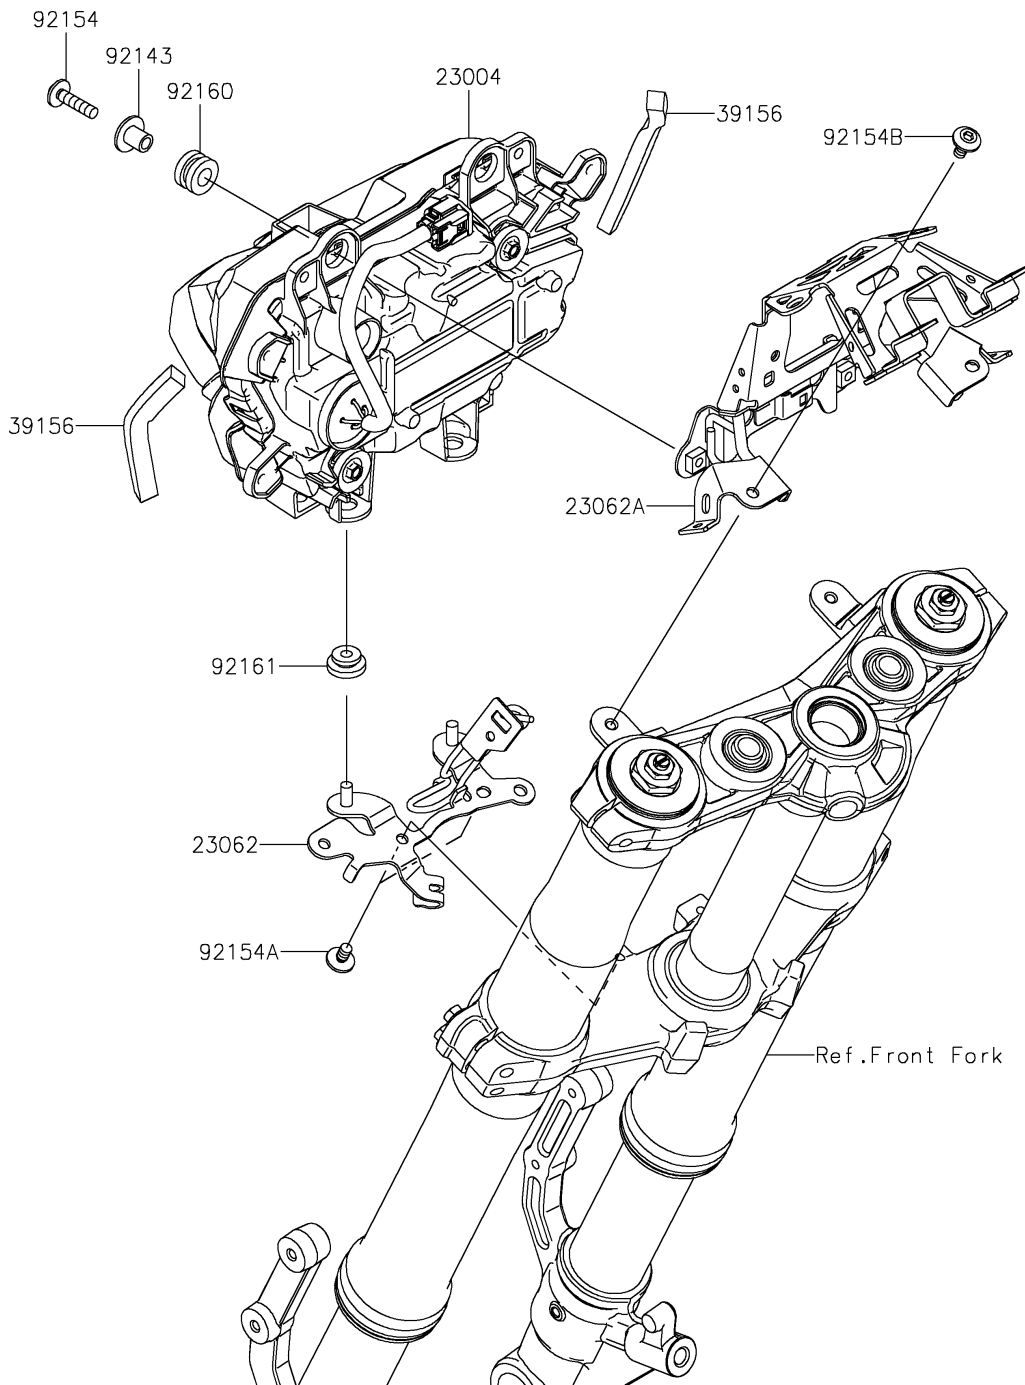

2025 Z900 ABS PARTS DIAGRAM

Headlight(s)

F2710

2025 Z900 ABS PARTS LIST

Headlight(s)

| ITEM NAME | PART NUMBER | QUANTITY |
|---|-------------|----------|
| LAMP-HEAD,LED (Ref # 23004) | 23004-0469 | 1 |
| BRACKET-COMP,HEAD LAMP,LWR (Ref # 23062) | 23062-1522 | 1 |
| BRACKET-COMP,HEAD LAMP,UPP (Ref # 23062A) | 23062-1563 | 1 |
| PAD,110X8X10 (Ref # 39156) | 39156-2579 | 2 |
| COLLAR (Ref # 92143) | 92143-1353 | 2 |
| BOLT,SOCKET,6X25 (Ref # 92154) | 92154-4306 | 2 |
| BOLT,SOCKET,6X10 (Ref # 92154A) | 92154-4307 | 2 |
| BOLT,SOCKET,6X12 (Ref # 92154B) | 92154-4309 | 2 |
| DAMPER,10X20X12 (Ref # 92160) | 92160-1167 | 2 |
| DAMPER (Ref # 92161) | 92161-2252 | 2 |