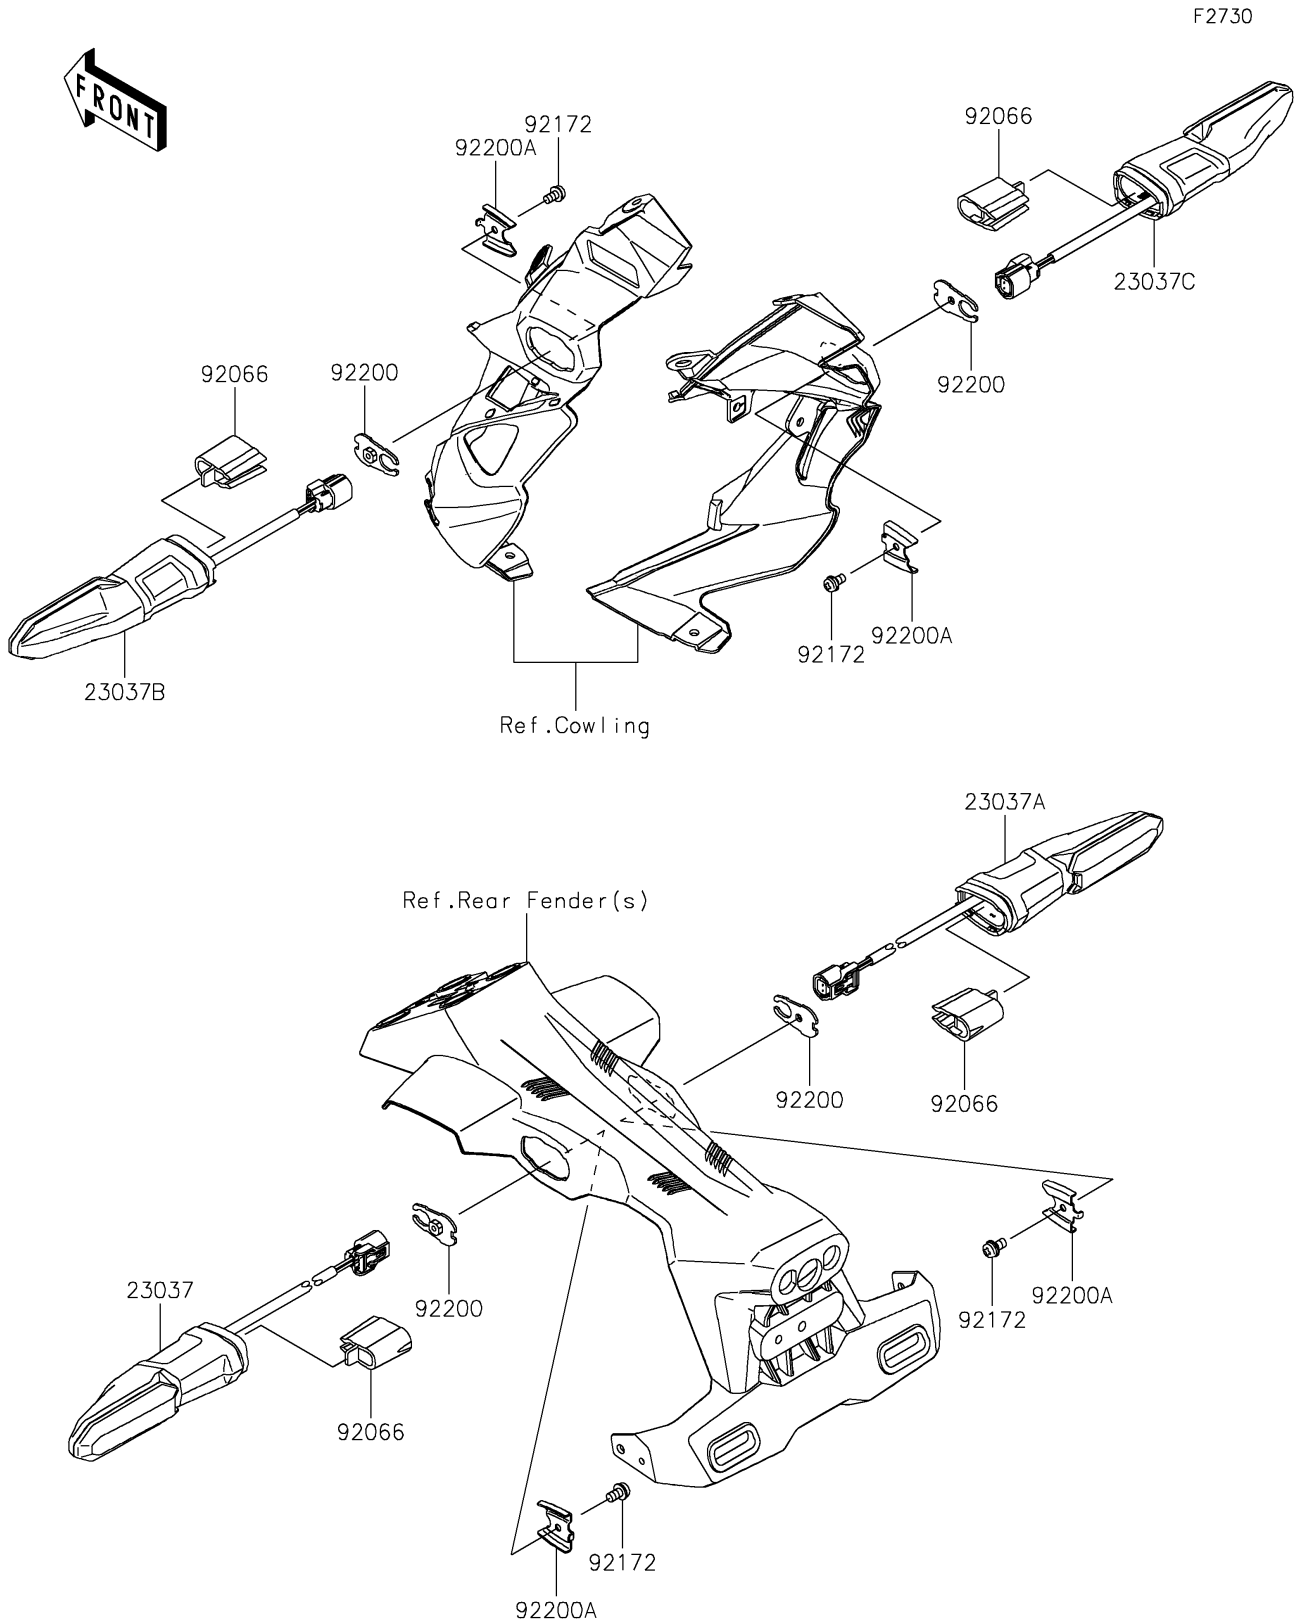

# 2025 Z900 ABS PARTS DIAGRAM

Turn Signals

## 2025 Z900 ABS PARTS LIST

### Turn Signals

ITEM NAME	PART NUMBER	QUANTITY
LAMP-ASSY-SIGNAL,LED,RR,LH (Ref # 23037)	23037-0565	1
LAMP-ASSY-SIGNAL,LED,RR,RH (Ref # 23037A)	23037-0566	1
LAMP-ASSY-SIGNAL,LED,FR,LH (Ref # 23037B)	23037-0590	1
LAMP-ASSY-SIGNAL,LED,FR,RH (Ref # 23037C)	23037-0591	1
PLUG,SIGNAL LAMP (Ref # 92066)	92066-0919	4
SCREW-PAN-WP-CROS,4X8 (Ref # 92172)	92172-1426	4
WASHER,SIGNAL LAMP (Ref # 92200)	92200-2294	4
WASHER (Ref # 92200A)	92200-2421	4