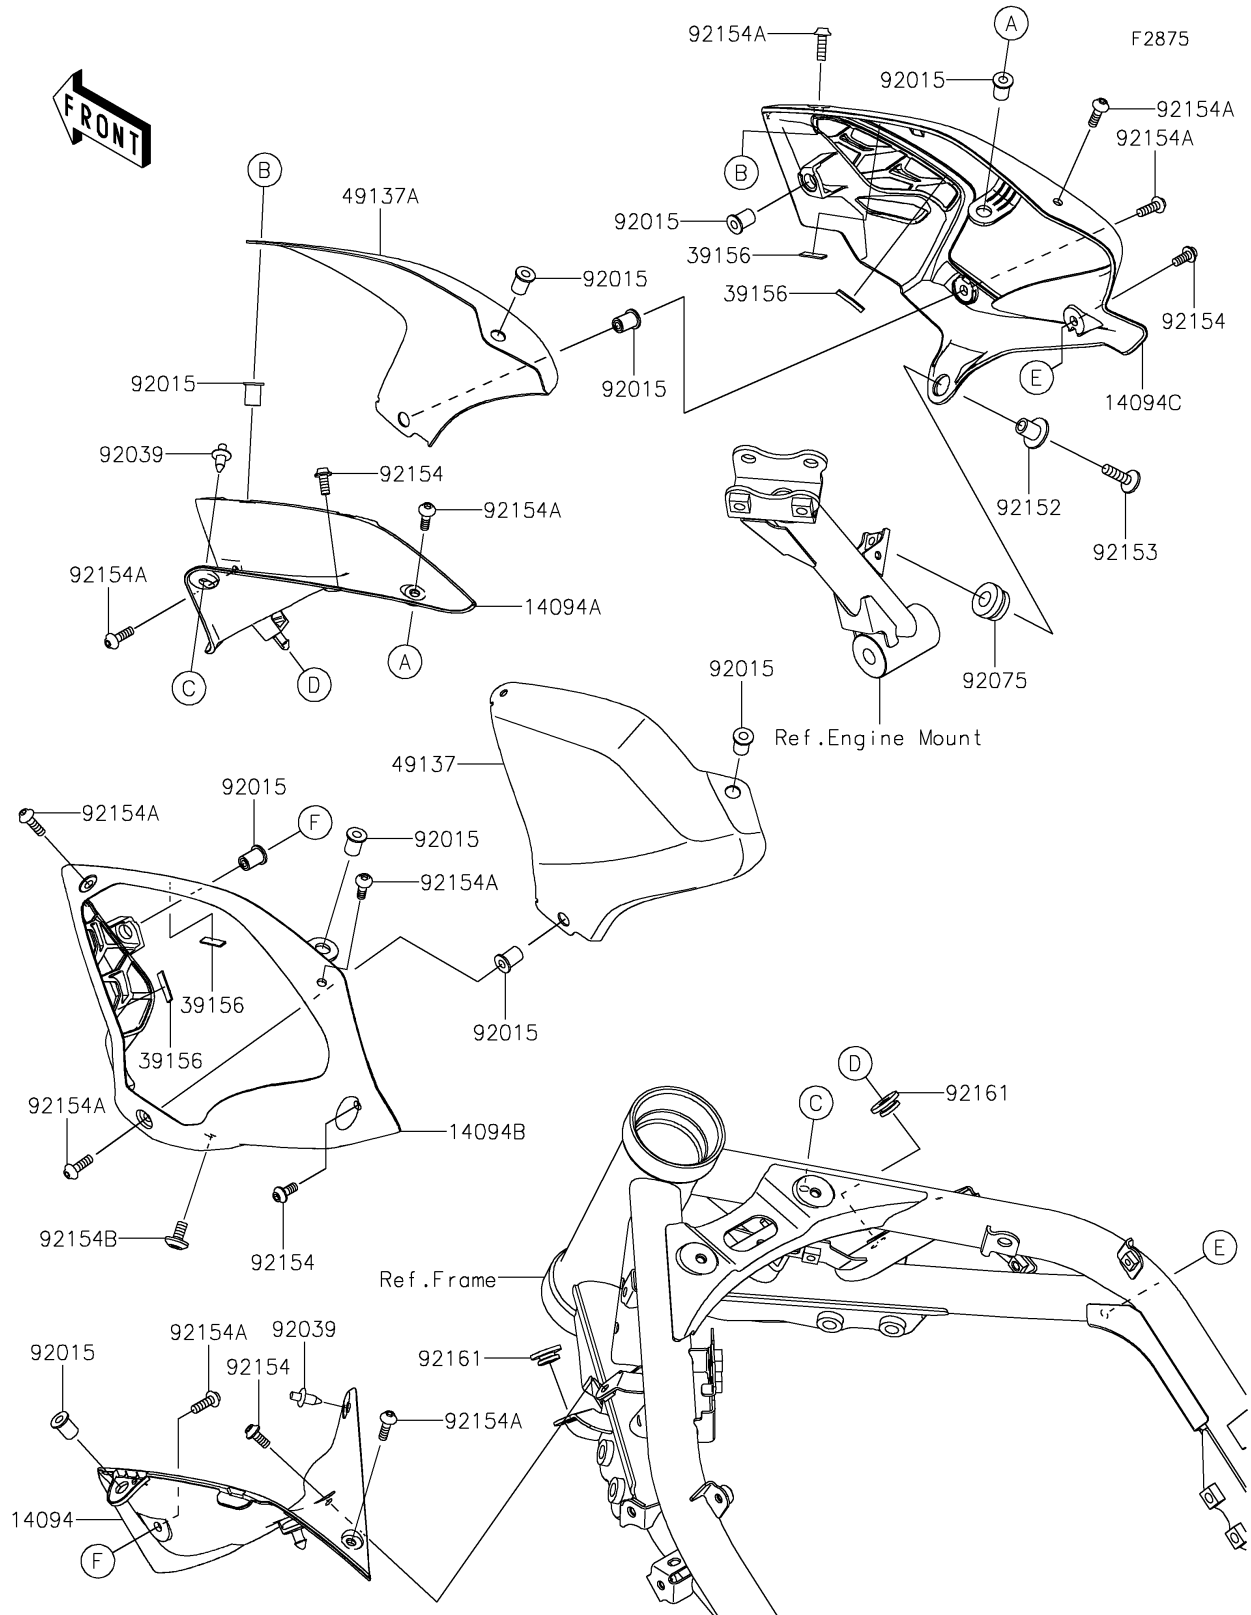

# 2025 Z900 ABS PARTS DIAGRAM

Shroud

## 2025 Z900 ABS PARTS LIST

### Shroud

ITEM NAME	PART NUMBER	QUANTITY
COVER,RADIATOR,LH (Ref # 14094)	14094-0120	1
COVER,RADIATOR,RH (Ref # 14094A)	14094-0121	1
COVER,SHROUD,LH (Ref # 14094B)	14094-0423	1
COVER,SHROUD,RH (Ref # 14094C)	14094-0424	1
PAD,20X5X1 (Ref # 39156)	39156-2958	4
SHROUD,LH (Ref # 49137)	49137-0001	1
SHROUD,RH (Ref # 49137A)	49137-0002	1
NUT,WELL,5MM (Ref # 92015)	92015-1757	10
RIVET (Ref # 92039)	92039-0068	2
DAMPER,RUBBER (Ref # 92075)	92075-1123	1
COLLAR (Ref # 92152)	92152-0667	1
BOLT,SOCKET,6X22 (Ref # 92153)	92153-0574	1
BOLT,SOCKET,5X12 (Ref # 92154)	92154-0917	4
BOLT,SOCKET,5X16 (Ref # 92154A)	92154-1701	10
BOLT,SOCKET,6X12 (Ref # 92154B)	92154-4310	1
DAMPER (Ref # 92161)	92161-1810	2