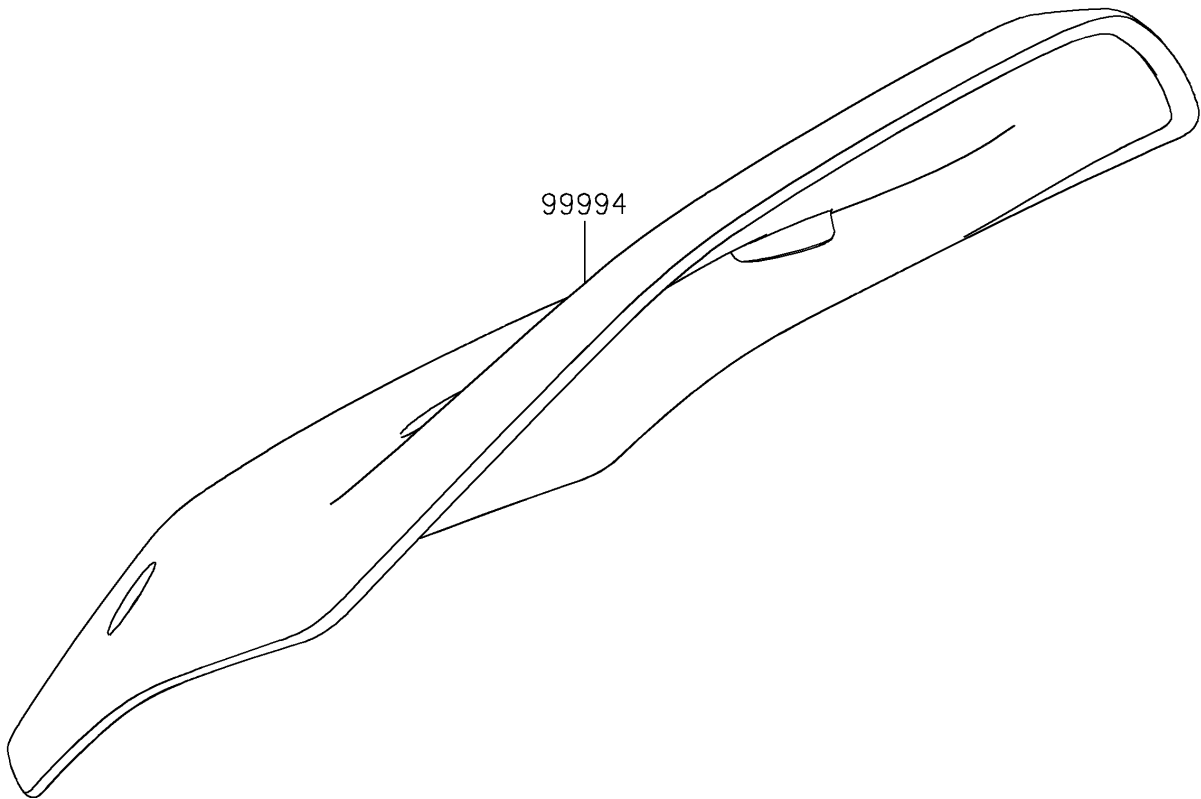

# 2025 Z900 ABS PARTS DIAGRAM

Accessory(Meter Cover)

F2910B

## 2025 Z900 ABS PARTS LIST

Accessory(Meter Cover)

| ITEM NAME                       | PART NUMBER | QUANTITY |
|---------------------------------|-------------|----------|
| LARGE METER COVER (Ref # 99994) | 99994-2148  | 1        |