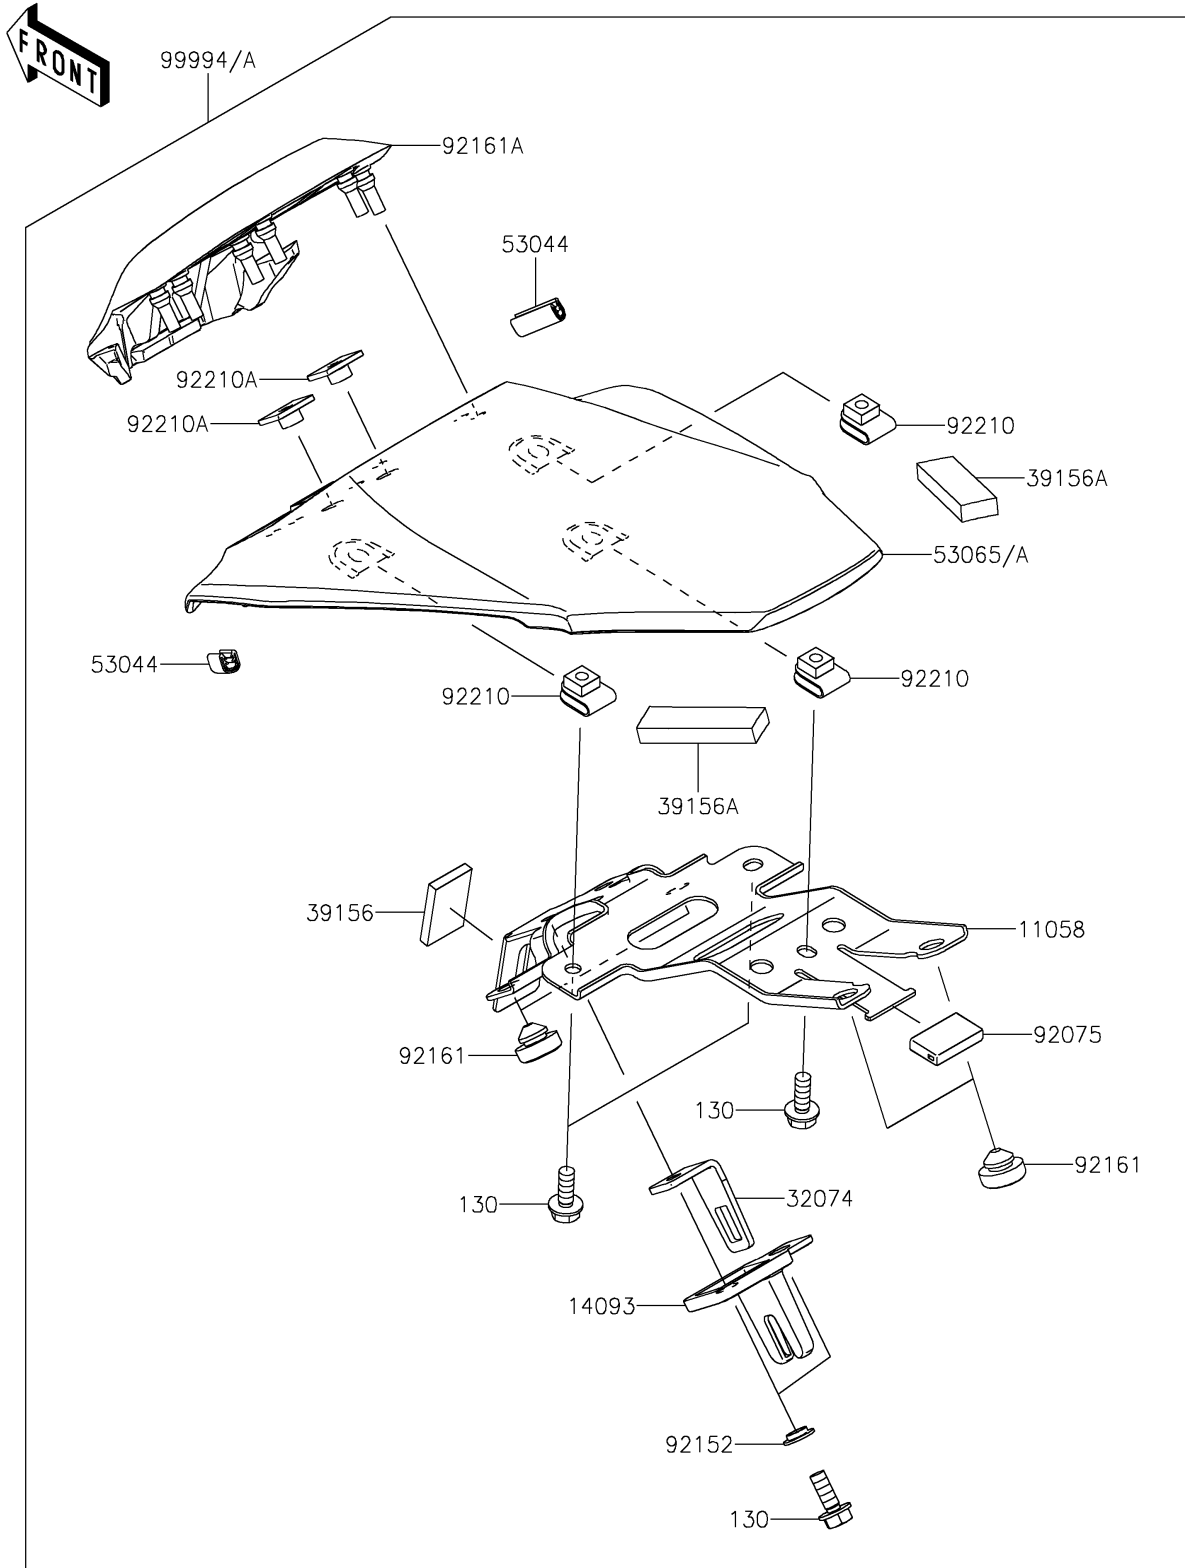

2025 Z900 ABS PARTS DIAGRAM

Accessory(Pillion Seat Cover)

F2910C

2025 Z900 ABS PARTS LIST

Accessory(Pillion Seat Cover)

ITEM NAME	PART NUMBER	QUANTITY
BRACKET (Ref # 11058)	11058-1890	1
COVER (Ref # 14093)	14093-0515	1
BRACKET-LOCK (Ref # 32074)	32074-0017	1
PAD,20X30X4 (Ref # 39156)	39156-0705	1
PAD,50X15X7 (Ref # 39156A)	39156-2864	2
TRIM,L=20 (Ref # 53044)	53044-0021	2
COVER SEAT,M.S.BLACK (Ref # 53065)	53065-0082-660	1
COVER SEAT,G.SILVER (Ref # 53065A)	53065-0082-79E	1
DAMPER (Ref # 92075)	92075-1446	1
COLLAR (Ref # 92152)	92152-0250	2
DAMPER,9.5X18X6 (Ref # 92161)	92161-1473	4
DAMPER (Ref # 92161A)	92161-2741	1
NUT,6MM (Ref # 92210)	92210-0277	3
NUT,PLATE,6MM (Ref # 92210A)	92210-1352	2
PILLION SEAT COVER,M.S.BLACK (Ref # 99994)	99994-2152-660	1
PILLION SEAT COVER,G.SILVER (Ref # 99994A)	99994-2152-79E	1
BOLT-FLANGED,6X16 (Ref # 130)	130BA0616	5