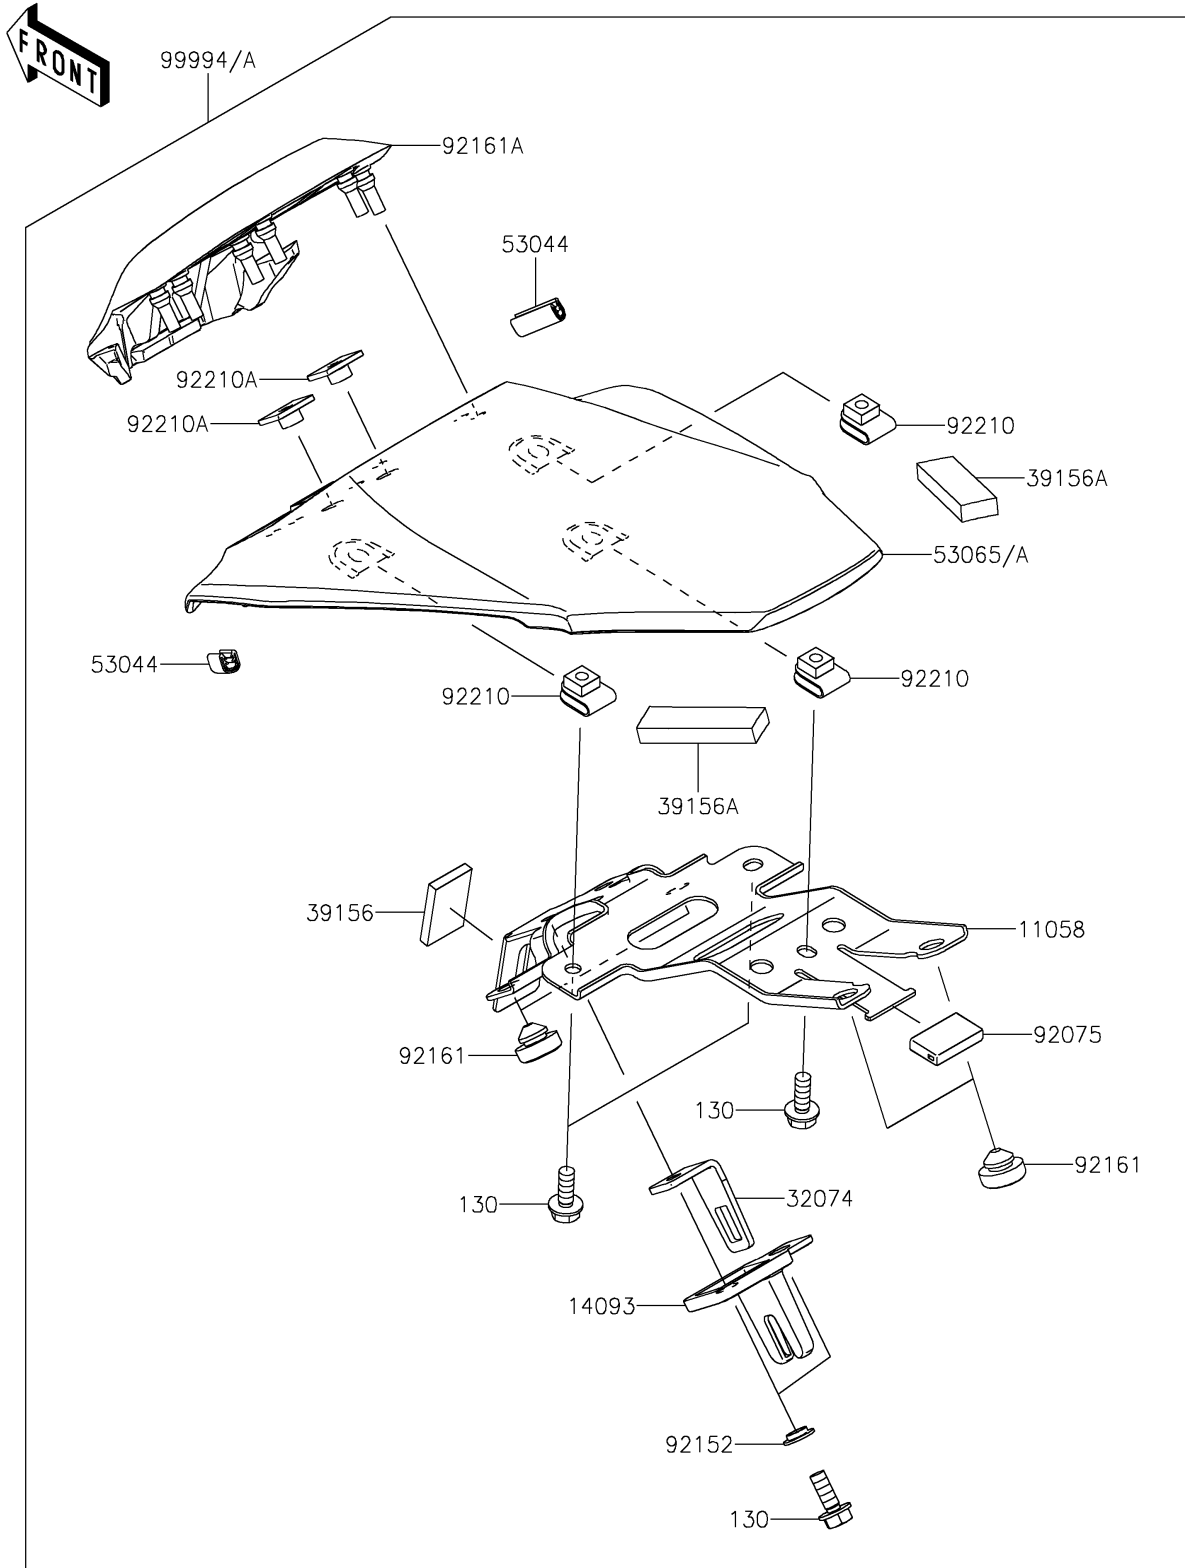

2025 Z900 ABS PARTS DIAGRAM

Accessory(Pillion Seat Cover)

F2910C

2025 Z900 ABS PARTS LIST

Accessory(Pillion Seat Cover)

ITEM NAME	PART NUMBER	QUANTITY
BRACKET (Ref # 11058)	11058-1890	1
COVER (Ref # 14093)	14093-0515	1
BRACKET-LOCK (Ref # 32074)	32074-0017	1
PAD,20X30X4 (Ref # 39156)	39156-0705	1
PAD,50X15X7 (Ref # 39156A)	39156-2864	2
TRIM,L=20 (Ref # 53044)	53044-0021	2
COVER SEAT,M.S.BLACK (Ref # 53065)	53065-0082-660	1
DAMPER (Ref # 92075)	92075-1446	1
COLLAR (Ref # 92152)	92152-0250	2
DAMPER,9.5X18X6 (Ref # 92161)	92161-1473	4
DAMPER (Ref # 92161A)	92161-2741	1
NUT,6MM (Ref # 92210)	92210-0277	3
NUT,PLATE,6MM (Ref # 92210A)	92210-1352	2
PILLION SEAT COVER,M.S.BLACK (Ref # 99994)	99994-2152-660	1
BOLT-FLANGED,6X16 (Ref # 130)	130BA0616	5