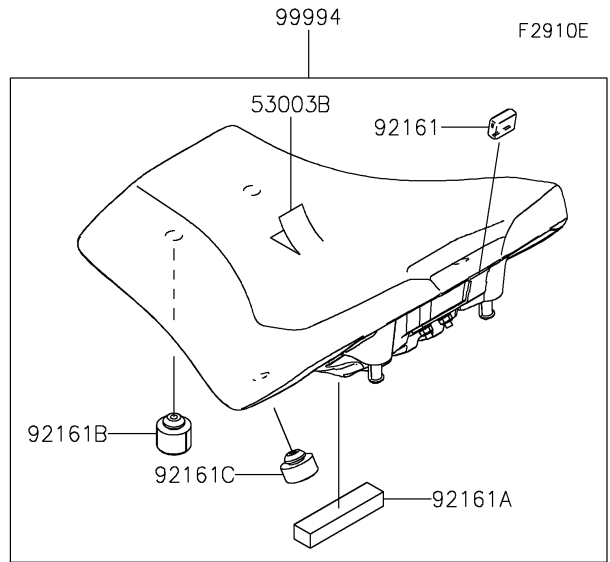

2025 Z900 ABS PARTS DIAGRAM

Accessory(Seat)

2025 Z900 ABS PARTS LIST

Accessory(Seat)

ITEM NAME	PART NUMBER	QUANTITY
PLATE (Ref # 13272)	13272-4452	1
LEATHER,BLACK+GRY (Ref # 53003)	53003-0717-77H	1
LEATHER,L.P.GRAY (Ref # 53003A)	53003-0718-77G	1
LEATHER,BLACK (Ref # 53003B)	53003-0719-MA	1
LEATHER,BLACK+GRY (Ref # 53003C)	53003-0720-77H	1
LEATHER,BLACK (Ref # 53003D)	53003-0721-MA	1
DAMPER,SEAT BRACKET,FR (Ref # 92161)	92161-1865	1
DAMPER,20X90X15 (Ref # 92161A)	92161-1867	1
DAMPER,14X30X22 (Ref # 92161B)	92161-1969	2
DAMPER,14X30X14.5 (Ref # 92161C)	92161-1970	2
DAMPER (Ref # 92161D)	92161-2308	2
HIGH SEAT,FR,BLACK (Ref # 99994)	99994-2146-MA	1
COMFORT SEAT,RR,BLACK+BLK (Ref # 99994A)	99994-2151-12Y	1
HIGH SEAT,FR,BLACK+GRY (Ref # 99994B)	99994-2254-77H	1
LOW SEAT(SE),FR,BLACK+GRY (Ref # 99994C)	99994-2255-77H	1
SEAT(SE),RR,L.P.GRAY+GRY (Ref # 99994D)	99994-2256-77J	1