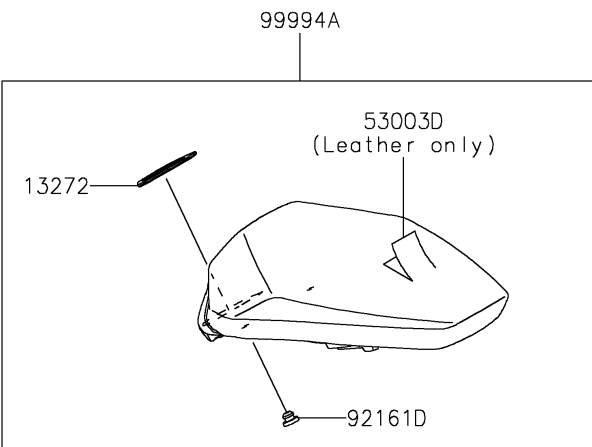

2025 Z900 ABS PARTS DIAGRAM

Accessory(Seat)

2025 Z900 ABS PARTS LIST

Accessory(Seat)

ITEM NAME	PART NUMBER	QUANTITY
PLATE (Ref # 13272)	13272-4452	1
LEATHER,BLACK+GRY (Ref # 53003)	53003-0717-77H	1
LEATHER,L.P.GRAY (Ref # 53003A)	53003-0718-77G	1
LEATHER,BLACK (Ref # 53003B)	53003-0719-MA	1
LEATHER,BLACK+GRY (Ref # 53003C)	53003-0720-77H	1
LEATHER,BLACK (Ref # 53003D)	53003-0721-MA	1
DAMPER,SEAT BRACKET,FR (Ref # 92161)	92161-1865	1
DAMPER,20X90X15 (Ref # 92161A)	92161-1867	1
DAMPER,14X30X22 (Ref # 92161B)	92161-1969	2
DAMPER,14X30X14.5 (Ref # 92161C)	92161-1970	2
DAMPER (Ref # 92161D)	92161-2308	2
HIGH SEAT,FR,BLACK (Ref # 99994)	99994-2146-MA	1
COMFORT SEAT,RR,BLACK+BLK (Ref # 99994A)	99994-2151-12Y	1
HIGH SEAT,FR,BLACK+GRY (Ref # 99994B)	99994-2254-77H	1
LOW SEAT(SE),FR,BLACK+GRY (Ref # 99994C)	99994-2255-77H	1
SEAT(SE),RR,L.P.GRAY+GRY (Ref # 99994D)	99994-2256-77J	1