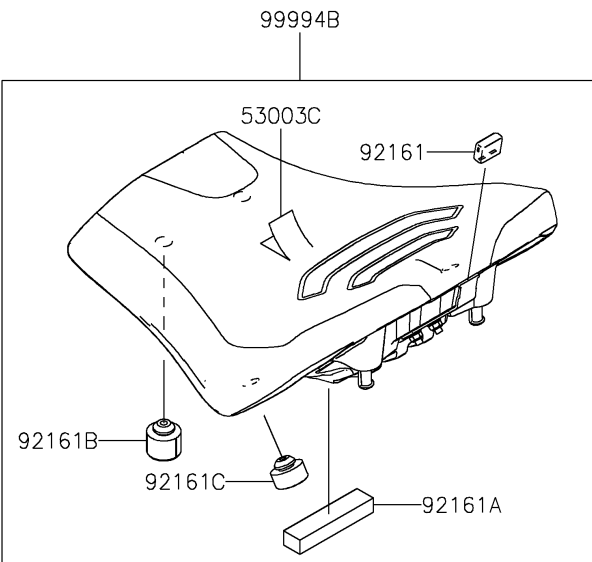

2025 Z900 ABS PARTS DIAGRAM

Accessory(Seat)

2025 Z900 ABS PARTS LIST

Accessory(Seat)

ITEM NAME	PART NUMBER	QUANTITY
PLATE (Ref # 13272)	13272-4452	1
LEATHER,BLACK+GRY (Ref # 53003)	53003-0717-77H	1
LEATHER,L.P.GRAY (Ref # 53003A)	53003-0718-77G	1
LEATHER,BLACK (Ref # 53003B)	53003-0719-MA	1
LEATHER,BLACK+GRY (Ref # 53003C)	53003-0720-77H	1
LEATHER,BLACK (Ref # 53003D)	53003-0721-MA	1
DAMPER,SEAT BRACKET,FR (Ref # 92161)	92161-1865	1
DAMPER,20X90X15 (Ref # 92161A)	92161-1867	1
DAMPER,14X30X22 (Ref # 92161B)	92161-1969	2
DAMPER,14X30X14.5 (Ref # 92161C)	92161-1970	2
DAMPER (Ref # 92161D)	92161-2308	2
HIGH SEAT,FR,BLACK (Ref # 99994)	99994-2146-MA	1
COMFORT SEAT,RR,BLACK+BLK (Ref # 99994A)	99994-2151-12Y	1
HIGH SEAT,FR,BLACK+GRY (Ref # 99994B)	99994-2254-77H	1
LOW SEAT(SE),FR,BLACK+GRY (Ref # 99994C)	99994-2255-77H	1
SEAT(SE),RR,L.P.GRAY+GRY (Ref # 99994D)	99994-2256-77J	1