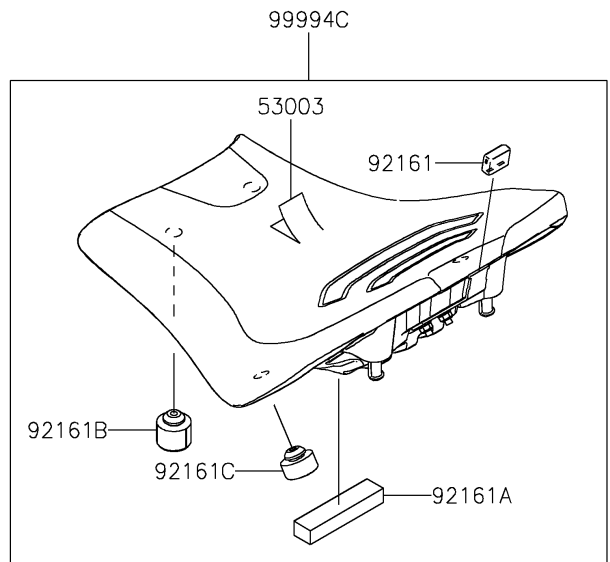

2025 Z900 ABS PARTS DIAGRAM

Accessory(Seat)

2025 Z900 ABS PARTS LIST

Accessory(Seat)

ITEM NAME	PART NUMBER	QUANTITY
PLATE (Ref # 13272)	13272-4452	1
LEATHER,BLACK+GRY (Ref # 53003)	53003-0717-77H	1
LEATHER,L.P.GRAY (Ref # 53003A)	53003-0718-77G	1
LEATHER,BLACK (Ref # 53003B)	53003-0719-MA	1
LEATHER,BLACK+GRY (Ref # 53003C)	53003-0720-77H	1
LEATHER,BLACK (Ref # 53003D)	53003-0721-MA	1
DAMPER,SEAT BRACKET,FR (Ref # 92161)	92161-1865	1
DAMPER,20X90X15 (Ref # 92161A)	92161-1867	1
DAMPER,14X30X22 (Ref # 92161B)	92161-1969	2
DAMPER,14X30X14.5 (Ref # 92161C)	92161-1970	2
DAMPER (Ref # 92161D)	92161-2308	2
HIGH SEAT,FR,BLACK (Ref # 99994)	99994-2146-MA	1
COMFORT SEAT,RR,BLACK+BLK (Ref # 99994A)	99994-2151-12Y	1
HIGH SEAT,FR,BLACK+GRY (Ref # 99994B)	99994-2254-77H	1
LOW SEAT(SE),FR,BLACK+GRY (Ref # 99994C)	99994-2255-77H	1
SEAT(SE),RR,L.P.GRAY+GRY (Ref # 99994D)	99994-2256-77J	1