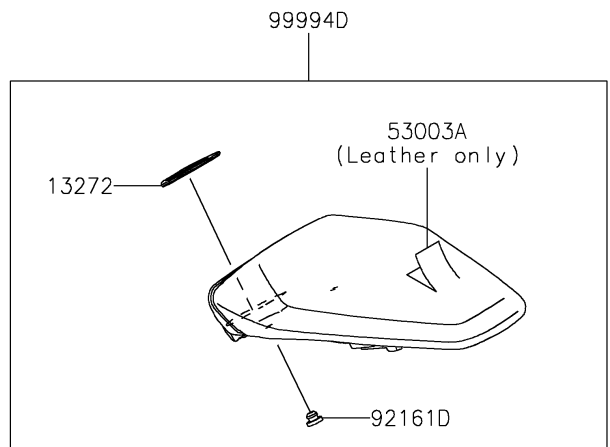

2025 Z900 ABS PARTS DIAGRAM

Accessory(Seat)

2025 Z900 ABS PARTS LIST

Accessory(Seat)

ITEM NAME	PART NUMBER	QUANTITY
PLATE (Ref # 13272)	13272-4452	1
LEATHER,BLACK+GRY (Ref # 53003)	53003-0717-77H	1
LEATHER,L.P.GRAY (Ref # 53003A)	53003-0718-77G	1
LEATHER,BLACK (Ref # 53003B)	53003-0719-MA	1
LEATHER,BLACK+GRY (Ref # 53003C)	53003-0720-77H	1
LEATHER,BLACK (Ref # 53003D)	53003-0721-MA	1
DAMPER,SEAT BRACKET,FR (Ref # 92161)	92161-1865	1
DAMPER,20X90X15 (Ref # 92161A)	92161-1867	1
DAMPER,14X30X22 (Ref # 92161B)	92161-1969	2
DAMPER,14X30X14.5 (Ref # 92161C)	92161-1970	2
DAMPER (Ref # 92161D)	92161-2308	2
HIGH SEAT,FR,BLACK (Ref # 99994)	99994-2146-MA	1
COMFORT SEAT,RR,BLACK+BLK (Ref # 99994A)	99994-2151-12Y	1
HIGH SEAT,FR,BLACK+GRY (Ref # 99994B)	99994-2254-77H	1
LOW SEAT(SE),FR,BLACK+GRY (Ref # 99994C)	99994-2255-77H	1
SEAT(SE),RR,L.P.GRAY+GRY (Ref # 99994D)	99994-2256-77J	1