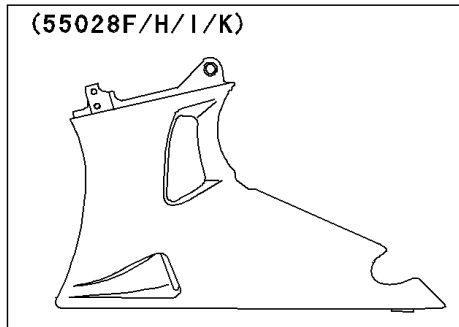

2005 ZZR600 (Canada Only) PARTS DIAGRAM

Cowling Lower(E12/E13)

F2872A

WOD

2005 ZZR600 (Canada Only) PARTS LIST

Cowling Lowers(E12/E13)

ITEM NAME	PART NUMBER	QUANTITY
BRACKET,LWR COWLING (Ref # 11047)	11047-1091	1
BRACKET,CNT COWLING,LH (Ref # 11047A)	11047-1936	1
BRACKET,CNT COWLING,RH (Ref # 11047B)	11047-1937	1
BRACKET,LWR COWLING,FR (Ref # 11047C)	11047-1938	1
COVER,CNT,C.GRAY (Ref # 14090A)	14090-1263-EZ	1
COVER,HEAT GUARD,LH (Ref # 14090B)	14090-1292	1
COVER,HEAT GUARD,RH (Ref # 14090C)	14090-1293	1
PAD,CNT COWLING,LH,FR (Ref # 39156)	39156-1667	1
PAD,CNT COWLING,RH,FR (Ref # 39156A)	39156-1668	1
PAD,CNT COWLING,LH,RR (Ref # 39156B)	39156-1669	1
PAD,CNT COWLING,RH,RR (Ref # 39156C)	39156-1670	1
PAD,LWR COWLING,LH (Ref # 39156D)	39156-1671	1
PAD,LWR COWLING,RH (Ref # 39156E)	39156-1672	1
COWLING,CNT,LH,G.SILVER (Ref # 55028B)	55028-1293-474	1
COWLING,CNT,RH,G.SILVER (Ref # 55028E)	55028-1294-474	1
COWLING,LWR,LH,G.SILVER (Ref # 55028H)	55028-1295-474	1
COWLING,LWR,RH,G.SILVER (Ref # 55028K)	55028-1296-474	1
BOLT-FLANGED (Ref # 130)	130J0612	2
BOLT-FLANGED (Ref # 130A)	130J0620	4
COWLING,LWR,FR,G.SILVER (Ref # 55028N)	55028-1297-474	1
SCREW,6X16 (Ref # 92009)	92009-1621	6
SCREW,5X16,BLACK (Ref # 92009A)	92009-1654	15
SCREW,5X20,BLACK (Ref # 92009B)	92009-1656	4
NUT,5MM (Ref # 92015)	92015-1573	8
NUT,6MM (Ref # 92015A)	92015-1602	2
NUT,WELL,5MM (Ref # 92015B)	92015-1757	10
WASHER,NYLON,5.3X11.5X1.5 (Ref # 92022)	92022-1521	15
GROMMET (Ref # 92071)	92071-056	1
SEAL (Ref # 92093)	92093-1351	2

2005 ZZR600 (Canada Only) PARTS LIST

Cowling Lowers(E12/E13)

ITEM NAME	PART NUMBER	QUANTITY
BOLT,6X14 (Ref # 92150)	92150-1133	6
SCREW,6X14 (Ref # 92172)	92172-0107	2