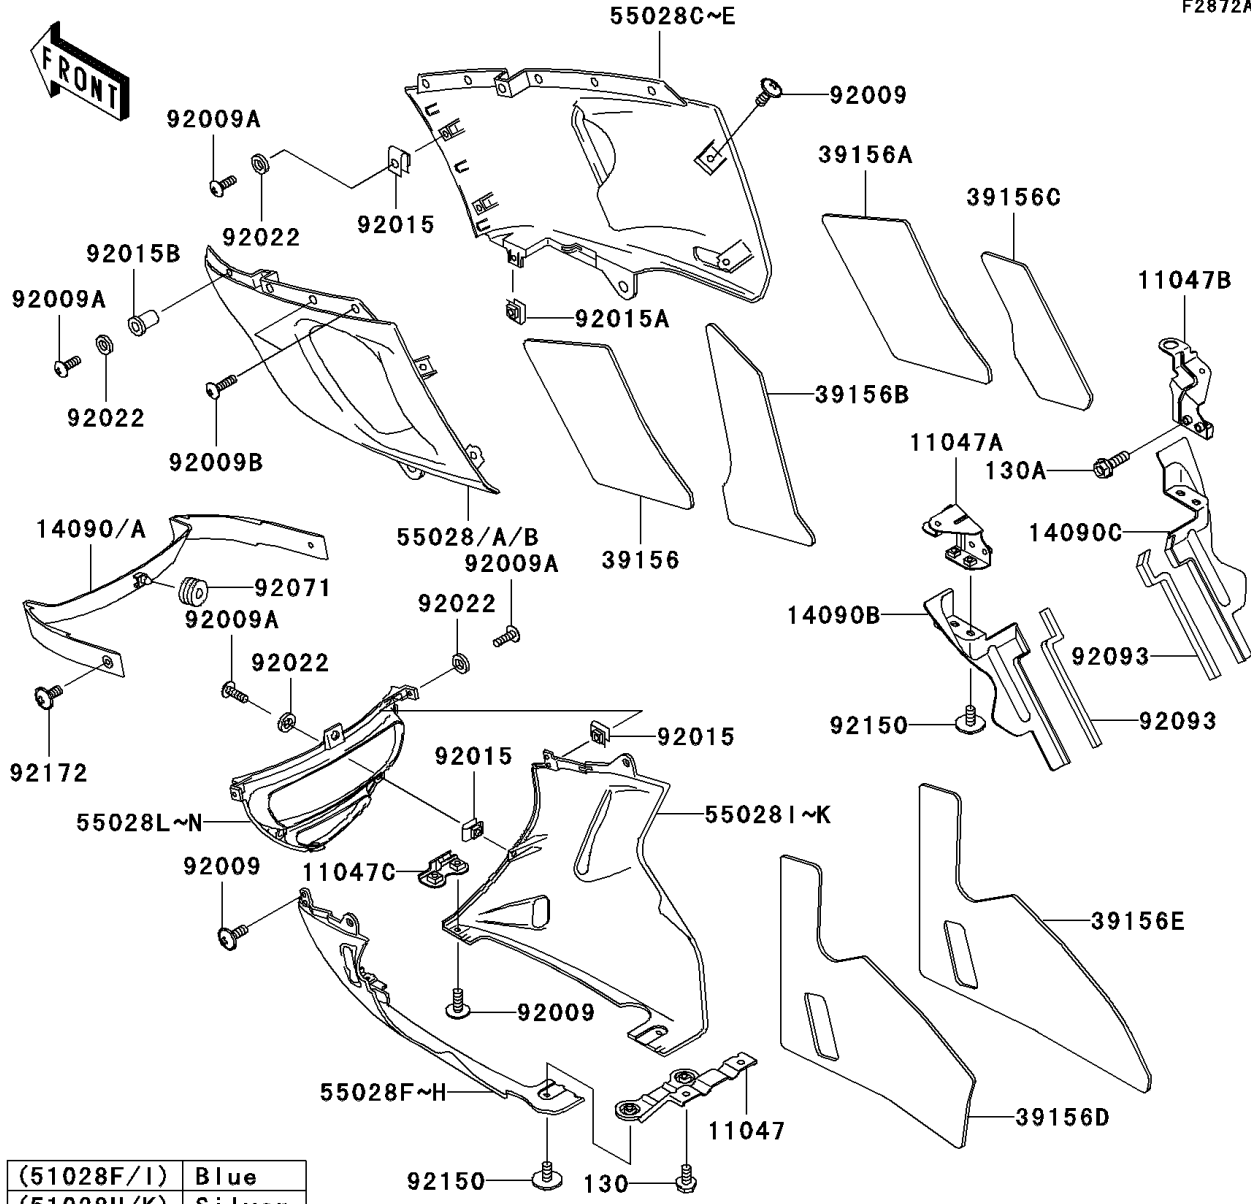

2005 ZZR600 (Canada Only) PARTS DIAGRAM

Cowling Lower(E12/E13)

F2872A

WOD

2005 ZZR600 (Canada Only) PARTS LIST

Cowling Lowers(E12/E13)

ITEM NAME	PART NUMBER	QUANTITY
BRACKET,LWR COWLING (Ref # 11047)	11047-1091	1
BRACKET,CNT COWLING,LH (Ref # 11047A)	11047-1936	1
BRACKET,CNT COWLING,RH (Ref # 11047B)	11047-1937	1
BRACKET,LWR COWLING,FR (Ref # 11047C)	11047-1938	1
COVER,CNT,C.GRAY (Ref # 14090A)	14090-1263-EZ	1
COVER,HEAT GUARD,LH (Ref # 14090B)	14090-1292	1
COVER,HEAT GUARD,RH (Ref # 14090C)	14090-1293	1
PAD,CNT COWLING,LH,FR (Ref # 39156)	39156-1667	1
PAD,CNT COWLING,RH,FR (Ref # 39156A)	39156-1668	1
PAD,CNT COWLING,LH,RR (Ref # 39156B)	39156-1669	1
PAD,CNT COWLING,RH,RR (Ref # 39156C)	39156-1670	1
PAD,LWR COWLING,LH (Ref # 39156D)	39156-1671	1
PAD,LWR COWLING,RH (Ref # 39156E)	39156-1672	1
COWLING,CNT,LH,G.SILVER (Ref # 55028B)	55028-1293-474	1
COWLING,CNT,RH,G.SILVER (Ref # 55028E)	55028-1294-474	1
COWLING,LWR,LH,G.SILVER (Ref # 55028H)	55028-1295-474	1
COWLING,LWR,RH,G.SILVER (Ref # 55028K)	55028-1296-474	1
BOLT-FLANGED (Ref # 130)	130J0612	2
BOLT-FLANGED (Ref # 130A)	130J0620	4
COWLING,LWR,FR,G.SILVER (Ref # 55028N)	55028-1297-474	1
SCREW,6X16 (Ref # 92009)	92009-1621	6
SCREW,5X16,BLACK (Ref # 92009A)	92009-1654	15
SCREW,5X20,BLACK (Ref # 92009B)	92009-1656	4
NUT,5MM (Ref # 92015)	92015-1573	8
NUT,6MM (Ref # 92015A)	92015-1602	2
NUT,WELL,5MM (Ref # 92015B)	92015-1757	10
WASHER,NYLON,5.3X11.5X1.5 (Ref # 92022)	92022-1521	15
GROMMET (Ref # 92071)	92071-056	1
SEAL (Ref # 92093)	92093-1351	2

2005 ZZR600 (Canada Only) PARTS LIST

Cowling Lowers(E12/E13)

ITEM NAME	PART NUMBER	QUANTITY
BOLT,6X14 (Ref # 92150)	92150-1133	6
SCREW,6X14 (Ref # 92172)	92172-0107	2