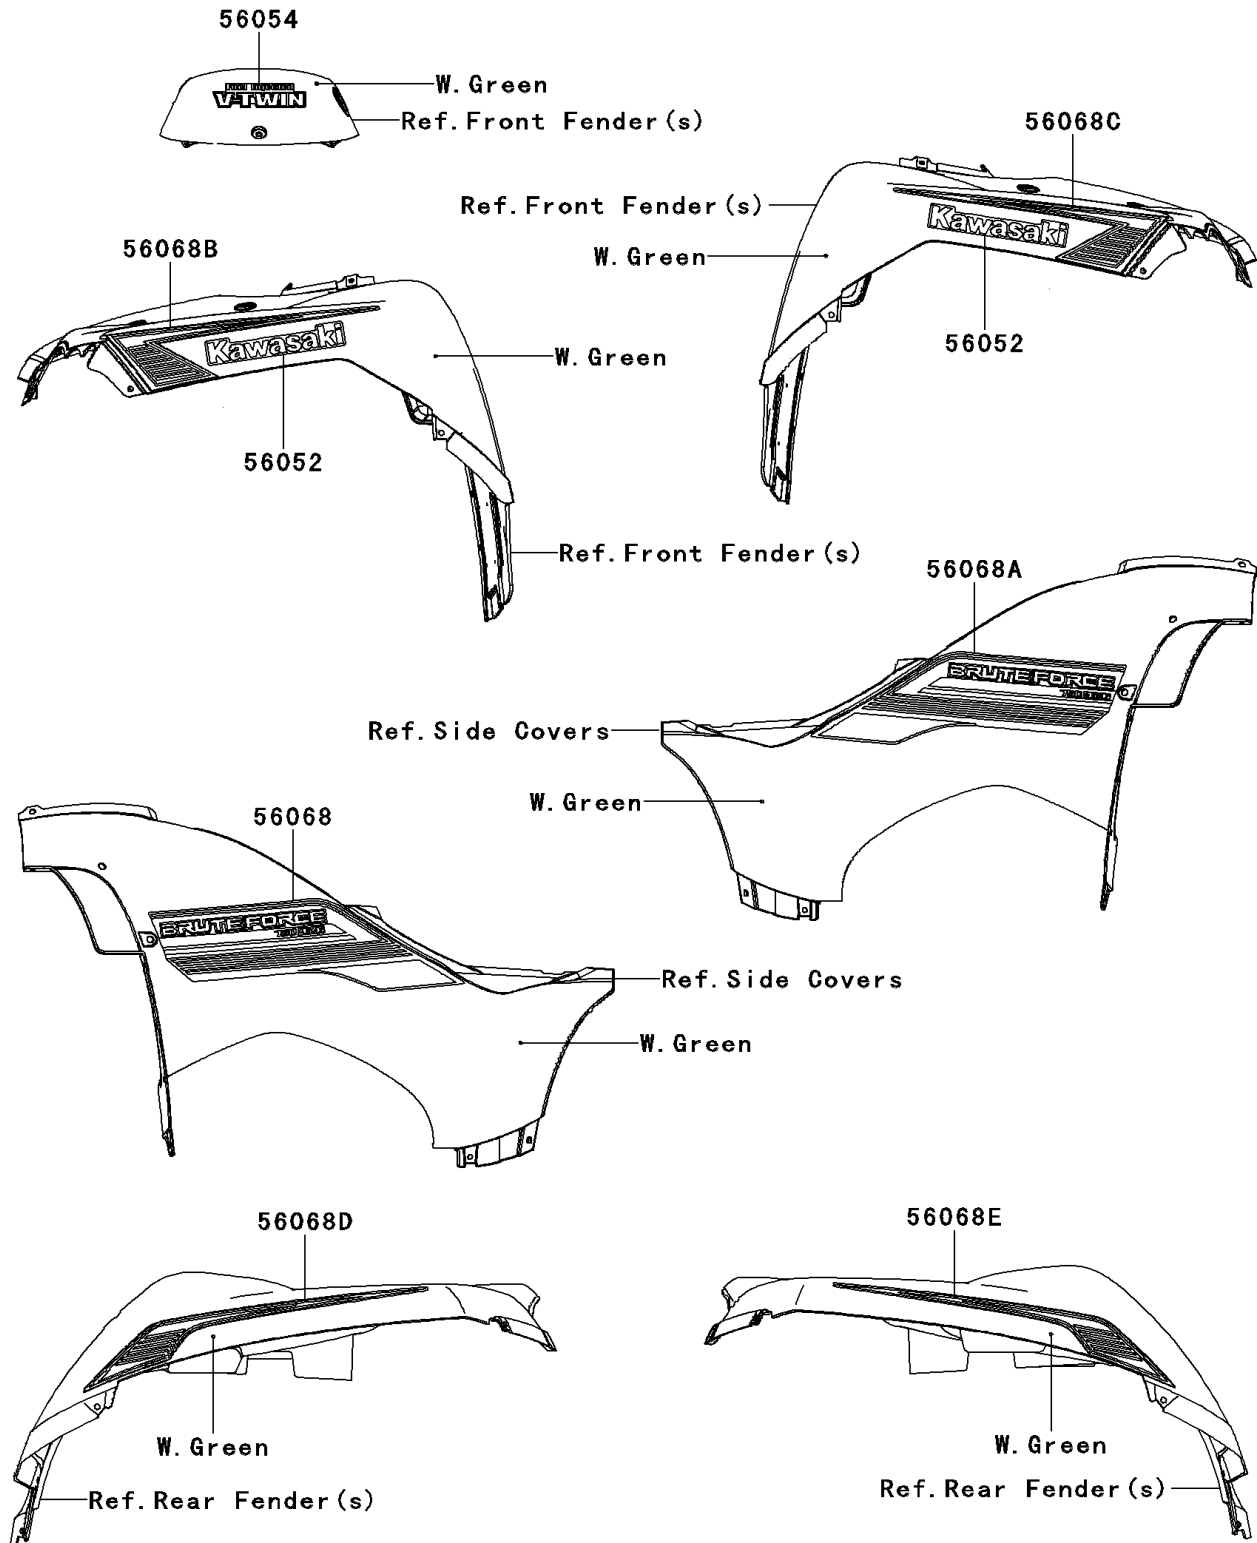

2009 Brute Force® 750 4x4i PARTS DIAGRAM

Decals(W.Green)(D9F)

F2861G

2009 Brute Force® 750 4x4i PARTS LIST

Decals(W.Green)(D9F)

ITEM NAME	PART NUMBER	QUANTITY
MARK,SIDE COVER,KAWASAKI (Ref # 56052)	56052-0947	2
MARK,FUEL INJECTED V-TWIN (Ref # 56054)	56054-0229	1
PATTERN,SIDE COVER,LH (Ref # 56068)	56068-1138	1
PATTERN,SIDE COVER,RH (Ref # 56068A)	56068-1139	1
PATTERN,FR FENDER,LH (Ref # 56068B)	56068-1144	1
PATTERN,FR FENDER,RH (Ref # 56068C)	56068-1145	1
PATTERN,RR FENDER,LH (Ref # 56068D)	56068-1146	1
PATTERN,RR FENDER,RH (Ref # 56068E)	56068-1147	1