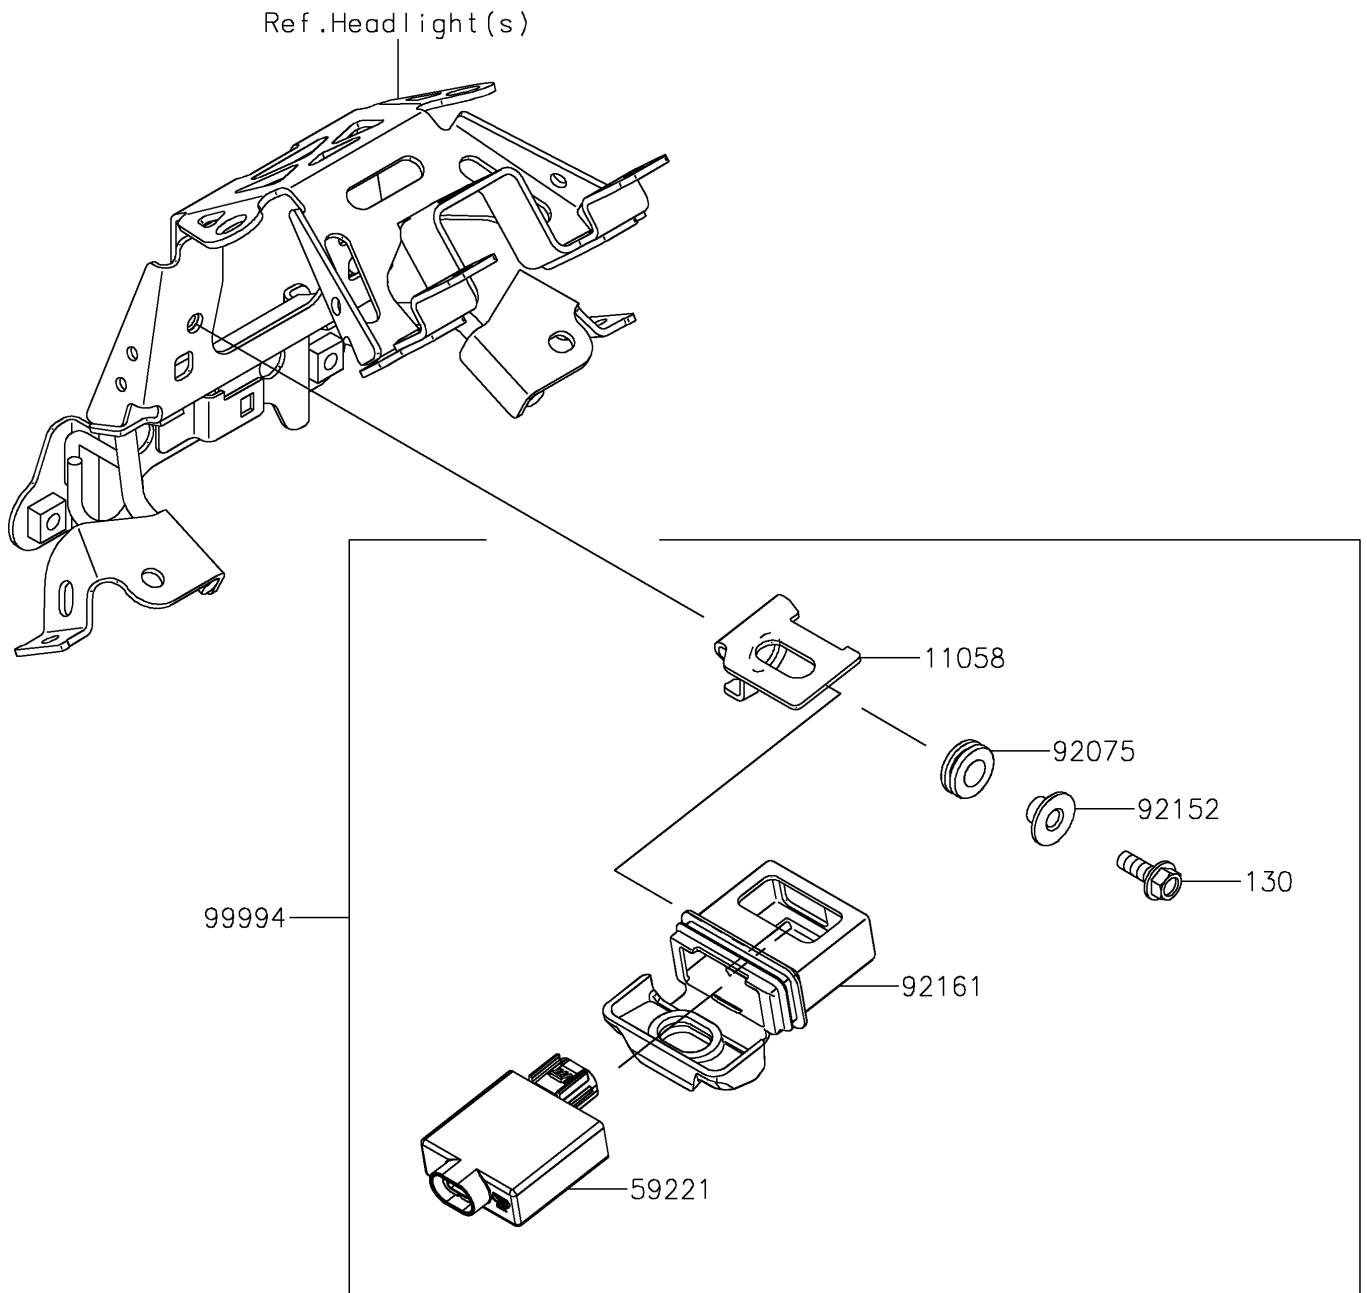

# 2025 Z900 ABS PARTS DIAGRAM

Accessory(USB Outlet)

F2910G

## 2025 Z900 ABS PARTS LIST

Accessory(USB Outlet)

ITEM NAME	PART NUMBER	QUANTITY
BRACKET (Ref # 11058)	11058-1891	1
CONNECTOR-CORD,USB TYPE-C (Ref # 59221)	59221-0022	1
DAMPER (Ref # 92075)	92075-2097	1
COLLAR,5.2X7.8X7.2 (Ref # 92152)	92152-2371	1
DAMPER (Ref # 92161)	92161-2731	1
USB OUTLET (Ref # 99994)	99994-2149	1
BOLT-FLANGED,5X14 (Ref # 130)	130BA0514	1