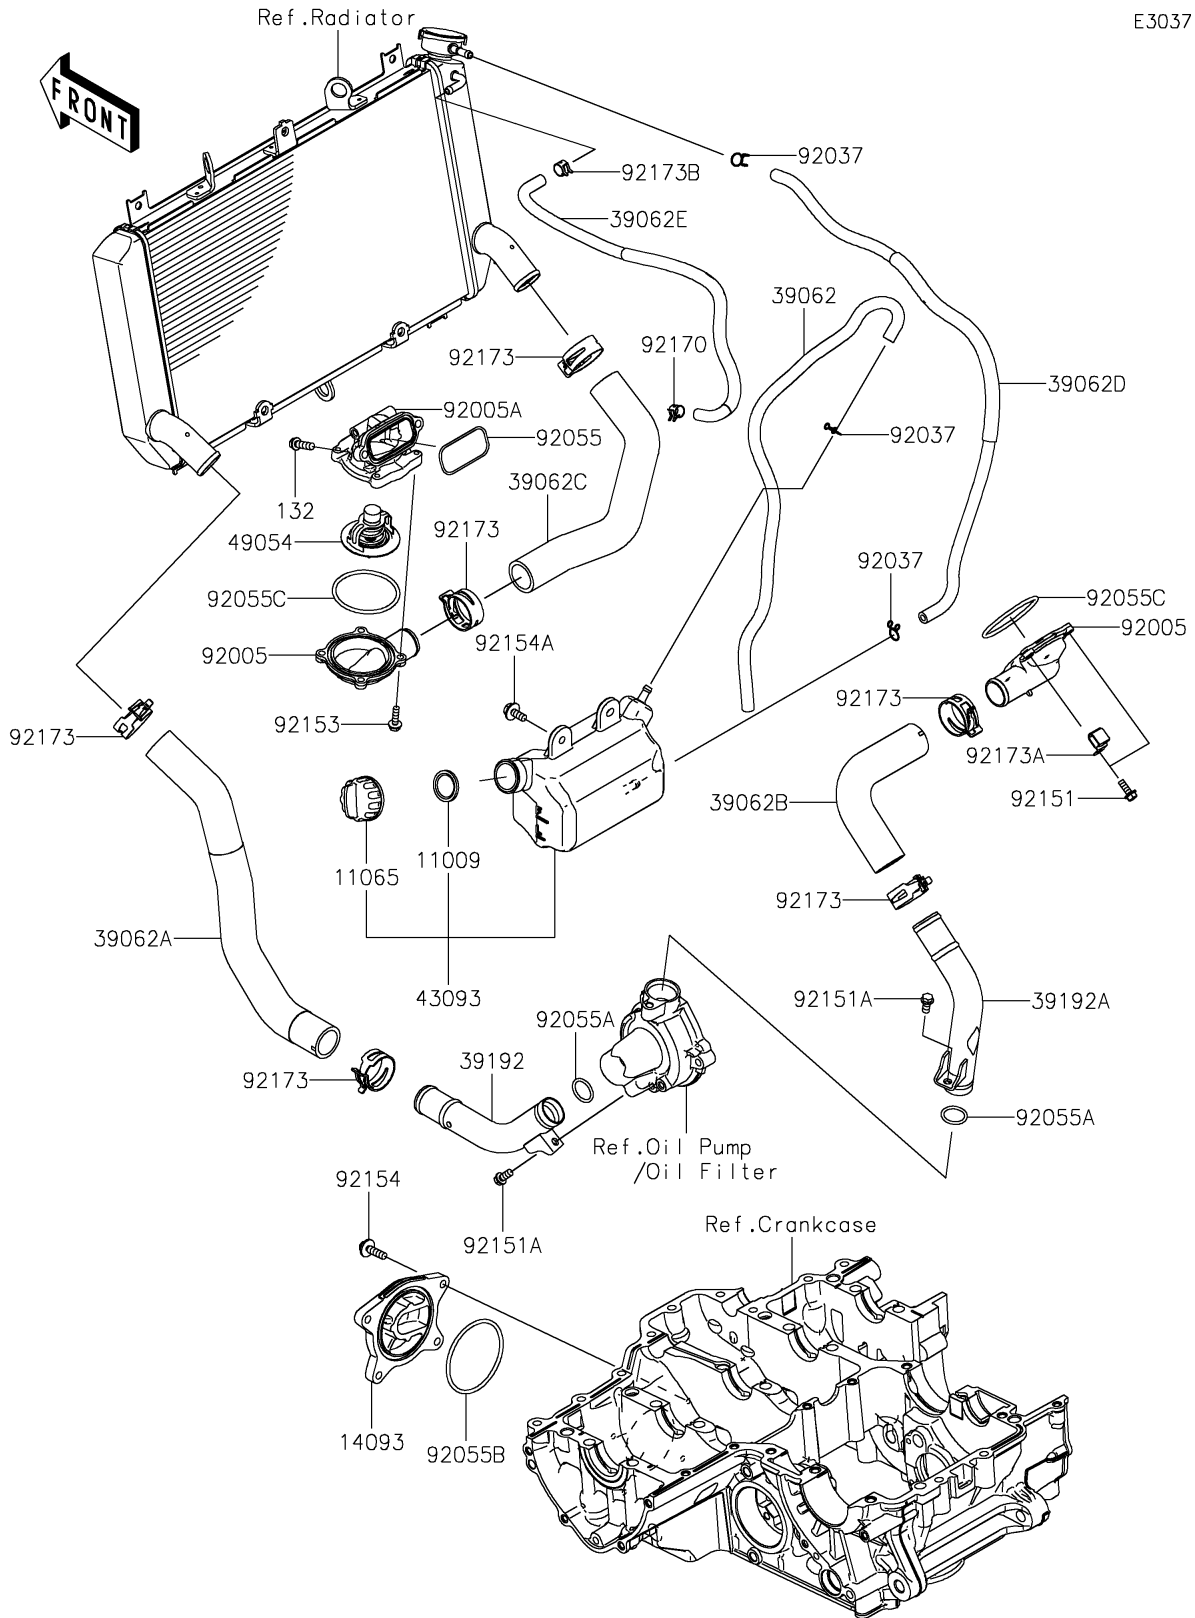

2025 Z900 SE ABS PARTS DIAGRAM

Water Pipe

E3037

2025 Z900 SE ABS PARTS LIST

Water Pipe

ITEM NAME	PART NUMBER	QUANTITY
GASKET,RESERVOIR TANK CAP (Ref # 11009)	11009-1145	1
CAP (Ref # 11065)	11065-0980	1
COVER (Ref # 14093)	14093-0144	1
HOSE-COOLING,OVERFLOW (Ref # 39062)	39062-0618	1
HOSE-COOLING,RADIATOR-W/PIPE (Ref # 39062A)	39062-0758	1
HOSE-COOLING,W/PIPE-CYLINDER (Ref # 39062B)	39062-0785	1
HOSE-COOLING,CYLINDER-RADIATOR (Ref # 39062C)	39062-0786	1
HOSE-COOLING,RETURN (Ref # 39062D)	39062-1979	1
HOSE-COOLING,AIR BLEED (Ref # 39062E)	39062-1990	1
PIPE-WATER,RADIATOR-WATER PUMP (Ref # 39192)	39192-0631	1
PIPE-WATER,WATER PUMP-CYLINDER (Ref # 39192A)	39192-0644	1
RESERVOIR-ASSY-TANK (Ref # 43093)	43093-0006	1
THERMOSTAT (Ref # 49054)	49054-0004	1
FITTING,THERMO CAP (Ref # 92005)	92005-0842	2
FITTING,THERMO CASE (Ref # 92005A)	92005-0846	1
CLAMP,TUBE (Ref # 92037)	92037-147	3
RING-O,YP 27.6 57.6 1.9 (Ref # 92055)	92055-0021	1
RING-O,20.8X2.4 (Ref # 92055A)	92055-0114	2
RING-O,63.3MM (Ref # 92055B)	92055-0739	1
RING-O,53.5X2.6 (Ref # 92055C)	92055-0831	2
BOLT,5X14 (Ref # 92151)	92151-1764	4
BOLT,6X12 (Ref # 92151A)	92151-1997	2
BOLT,FLANGED,5X18 (Ref # 92153)	92153-1588	4
BOLT,FLANGED,6X22 (Ref # 92154)	92154-0403	4
BOLT,UPSET-WP,6X16 (Ref # 92154A)	92154-1850	2
CLAMP (Ref # 92170)	92170-1493	1
CLAMP,34MM (Ref # 92173)	92173-1360	6
CLAMP (Ref # 92173A)	92173-1663	1
CLAMP,TUBE (Ref # 92173B)	92173-2456	1

2025 Z900 SE ABS PARTS LIST

Water Pipe

ITEM NAME	PART NUMBER	QUANTITY
BOLT-FLANGED-SMALL,6X20 (Ref # 132)	132BC0620	2