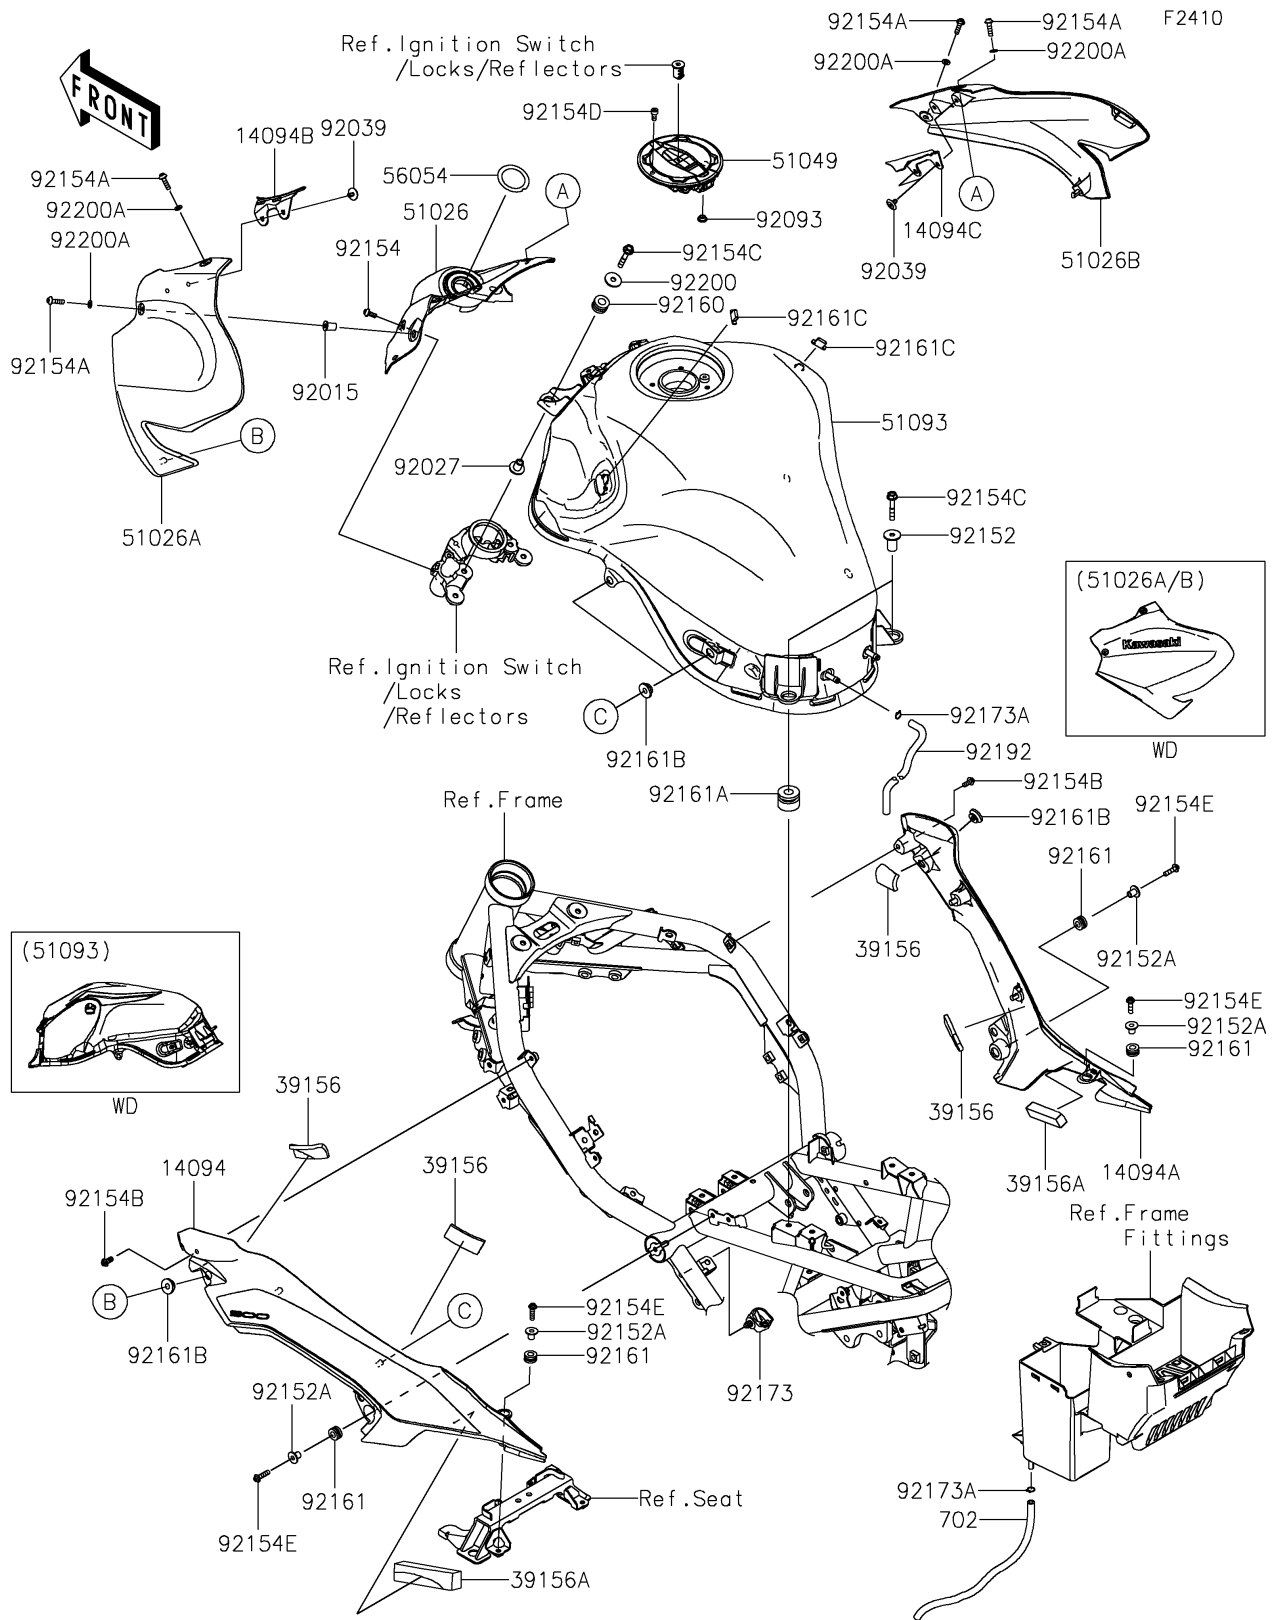

2025 Z900 SE ABS PARTS DIAGRAM

Fuel Tank

2025 Z900 SE ABS PARTS LIST

Fuel Tank

ITEM NAME	PART NUMBER	QUANTITY
COVER,KNEE GRIP,LH (Ref # 14094)	14094-0124	1
COVER,KNEE GRIP,RH (Ref # 14094A)	14094-0125	1
COVER,TANK ORNAMENT,LH (Ref # 14094B)	14094-0126	1
COVER,TANK ORNAMENT,RH (Ref # 14094C)	14094-0127	1
PAD,20X50X5 (Ref # 39156)	39156-2191	4
PAD,15X66X10 (Ref # 39156A)	39156-2215	2
COVER TANK,CNT (Ref # 51026)	51026-0027	1
COVER TANK,LH,M.G.GRAY (Ref # 51026A)	51026-5235-45W	1
COVER TANK,RH,M.G.GRAY (Ref # 51026B)	51026-5236-45W	1
CAP-TANK,FUEL (Ref # 51049)	51049-0756	1
TANK-COMP-FUEL,EBONY (Ref # 51093)	51093-5487-H8	1
MARK,IG. SWITCH (Ref # 56054)	56054-2963	1
NUT,WELL,5MM (Ref # 92015)	92015-1757	2
COLLAR,6.5X10X14.1 (Ref # 92027)	92027-1183	2
RIVET (Ref # 92039)	92039-0768	4
SEAL,FUEL TANK CAP (Ref # 92093)	92093-1030	1
COLLAR,6.3X12X22.6 (Ref # 92152)	92152-2252	2
COLLAR,5.6X8X11.2 (Ref # 92152A)	92152-2342	4
BOLT,SOCKET,5X12 (Ref # 92154)	92154-0917	2
BOLT,SOCKET,5X18 (Ref # 92154A)	92154-1945	4
BOLT,SOCKET,5X12 (Ref # 92154B)	92154-4289	2
BOLT-FLANGED,6X35 (Ref # 92154C)	92154-4290	4
BOLT-SOCKET,5X12 (Ref # 92154D)	92154-4291	4
BOLT,SOCKET,5X20 (Ref # 92154E)	92154-4301	4
DAMPER,10X20X12 (Ref # 92160)	92160-1167	2
DAMPER,8X16X8.6 (Ref # 92161)	92161-0685	4
DAMPER,12X28X21 (Ref # 92161A)	92161-1468	2
DAMPER (Ref # 92161B)	92161-1810	6
DAMPER (Ref # 92161C)	92161-1917	2

2025 Z900 SE ABS PARTS LIST

Fuel Tank

ITEM NAME	PART NUMBER	QUANTITY
CLAMP (Ref # 92173)	92173-0861	1
CLAMP,TUBE (Ref # 92173A)	92173-2442	2
TUBE,DRAIN (Ref # 92192)	92192-2895	1
WASHER,6.5X22X1.6 (Ref # 92200)	92200-1087	2
WASHER,5.2X10X1 (Ref # 92200A)	92200-2286	4
TUBE-RUBBER,6X9X330 (Ref # 702)	702A06330	1