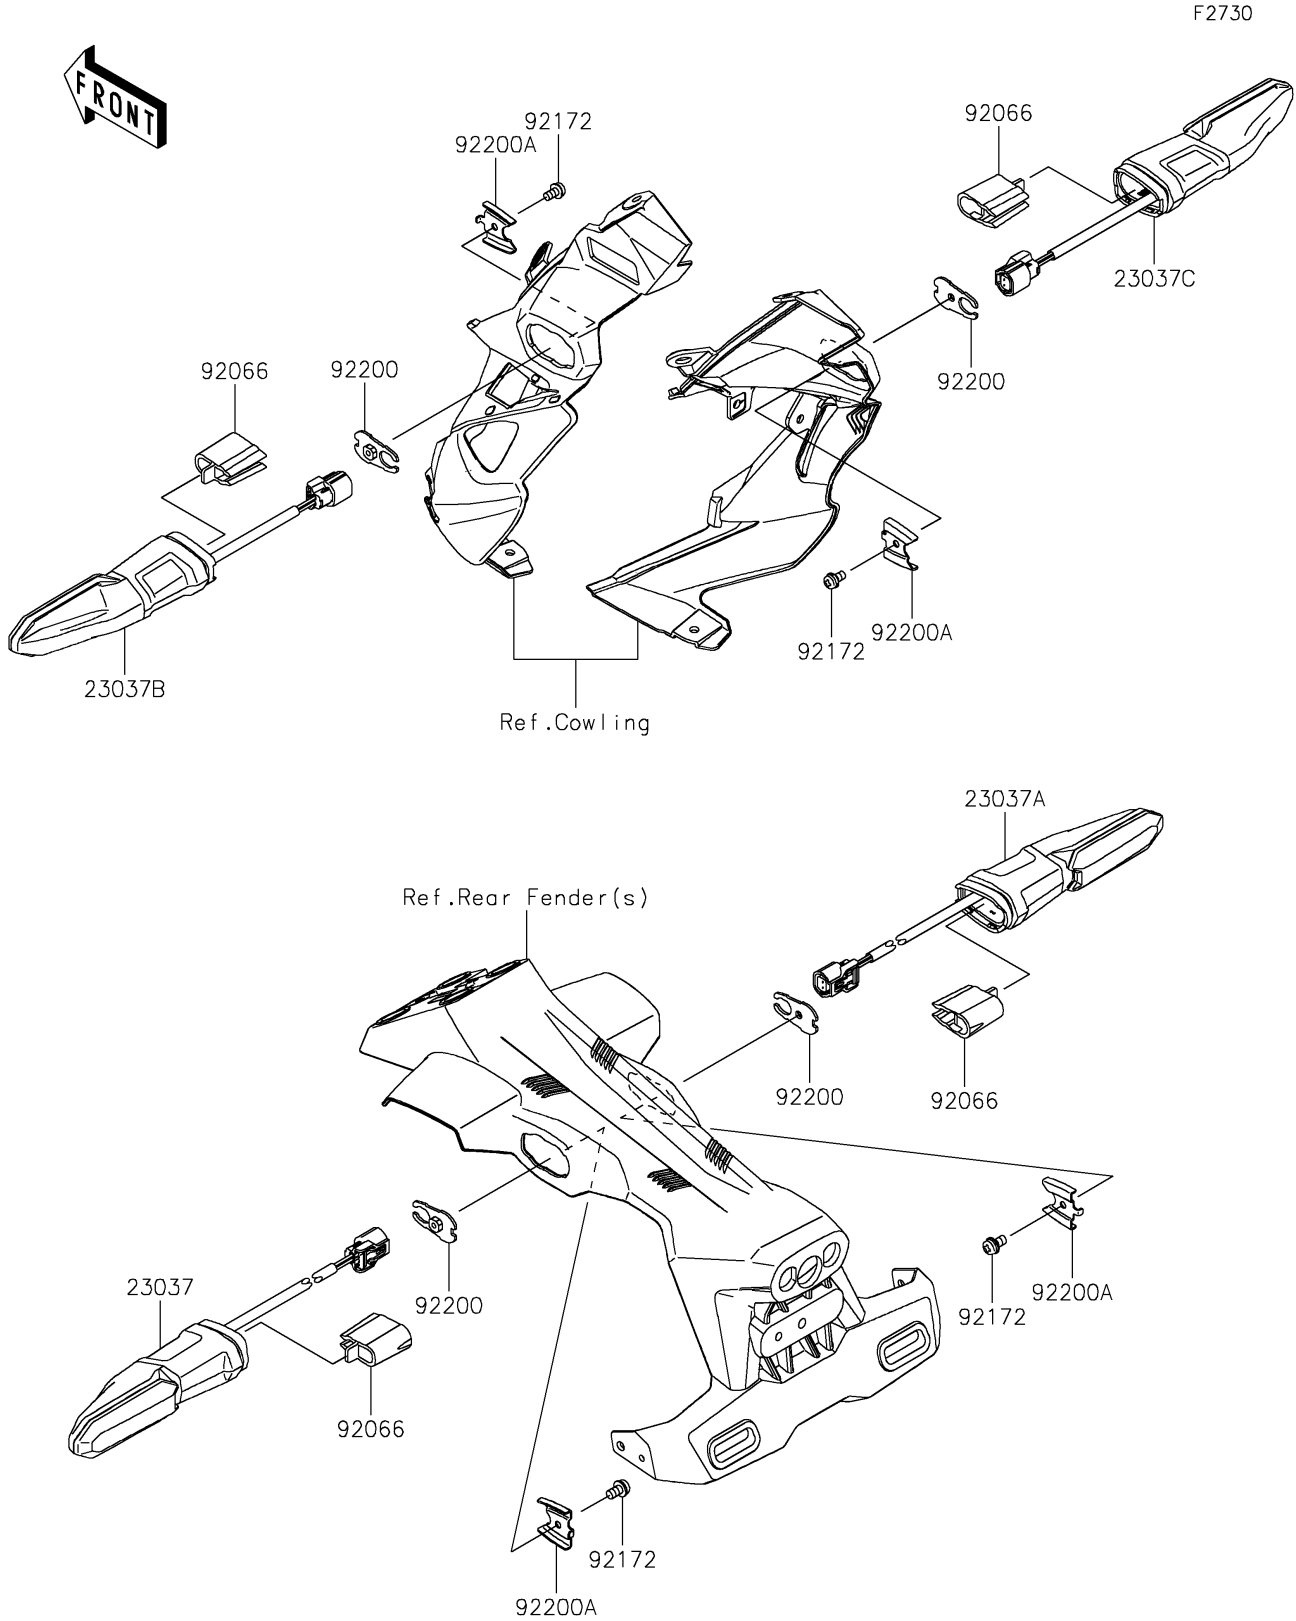

2025 Z900 SE ABS PARTS DIAGRAM

Turn Signals

2025 Z900 SE ABS PARTS LIST

Turn Signals

ITEM NAME	PART NUMBER	QUANTITY
LAMP-ASSY-SIGNAL,LED,RR,LH (Ref # 23037)	23037-0565	1
LAMP-ASSY-SIGNAL,LED,RR,RH (Ref # 23037A)	23037-0566	1
LAMP-ASSY-SIGNAL,LED,FR,LH (Ref # 23037B)	23037-0590	1
LAMP-ASSY-SIGNAL,LED,FR,RH (Ref # 23037C)	23037-0591	1
PLUG,SIGNAL LAMP (Ref # 92066)	92066-0919	4
SCREW-PAN-WP-CROS,4X8 (Ref # 92172)	92172-1426	4
WASHER,SIGNAL LAMP (Ref # 92200)	92200-2294	4
WASHER (Ref # 92200A)	92200-2421	4