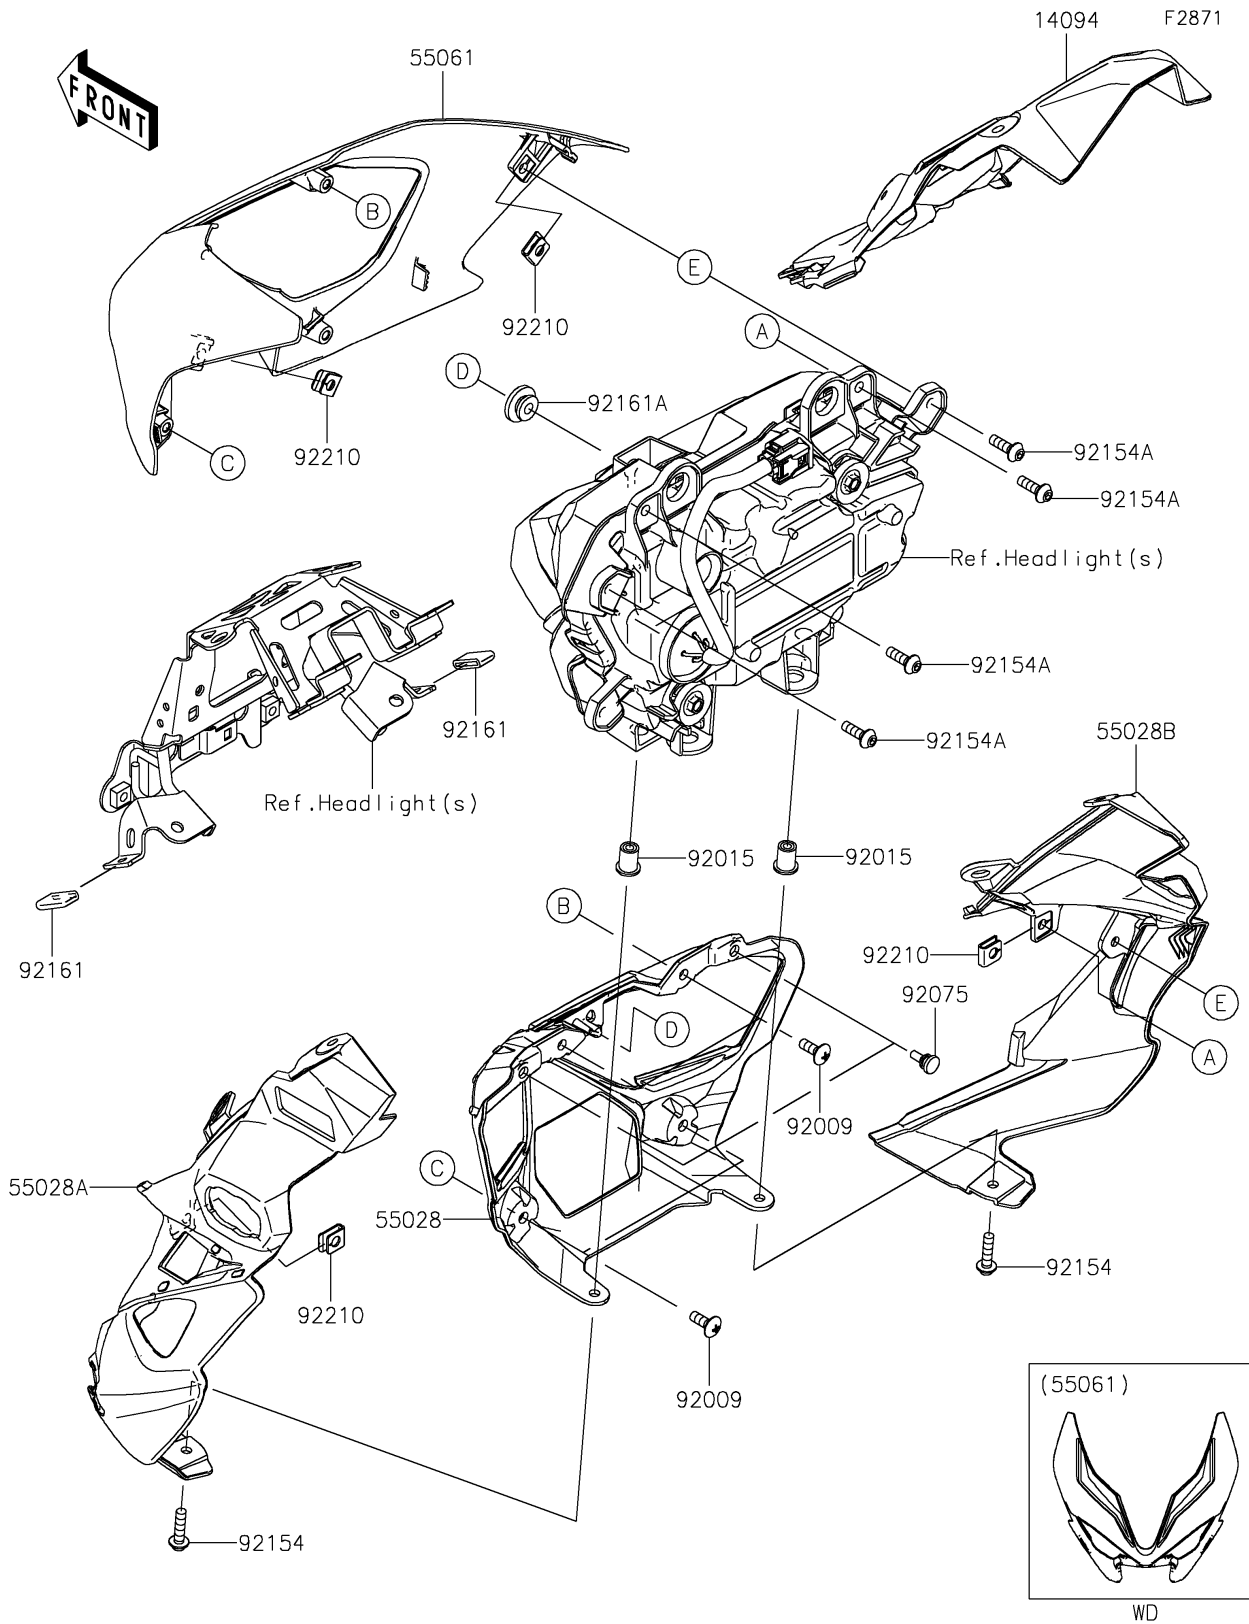

2025 Z900 SE ABS PARTS DIAGRAM

Cowling

2025 Z900 SE ABS PARTS LIST

Cowling

ITEM NAME	PART NUMBER	QUANTITY
COVER,METER,INNER (Ref # 14094)	14094-0135	1
COWLING,UPP,INNER (Ref # 55028)	55028-0897	1
COWLING,UPP,RR,LH (Ref # 55028A)	55028-0898	1
COWLING,UPP,RR,RH (Ref # 55028B)	55028-0899	1
COWLING,UPP,M.G.GRAY (Ref # 55061)	55061-5350-45W	1
SCREW,TAPPING,5X14 (Ref # 92009)	92009-1197	4
NUT,WELL,5MM (Ref # 92015)	92015-1757	2
DAMPER,6X10X15 (Ref # 92075)	92075-1808	2
BOLT,SOCKET,5X20 (Ref # 92154)	92154-0829	2
BOLT,SOCKET,5X16 (Ref # 92154A)	92154-7438	4
DAMPER,12X23 (Ref # 92161)	92161-1367	2
DAMPER (Ref # 92161A)	92161-1810	1
NUT (Ref # 92210)	92210-0571	4