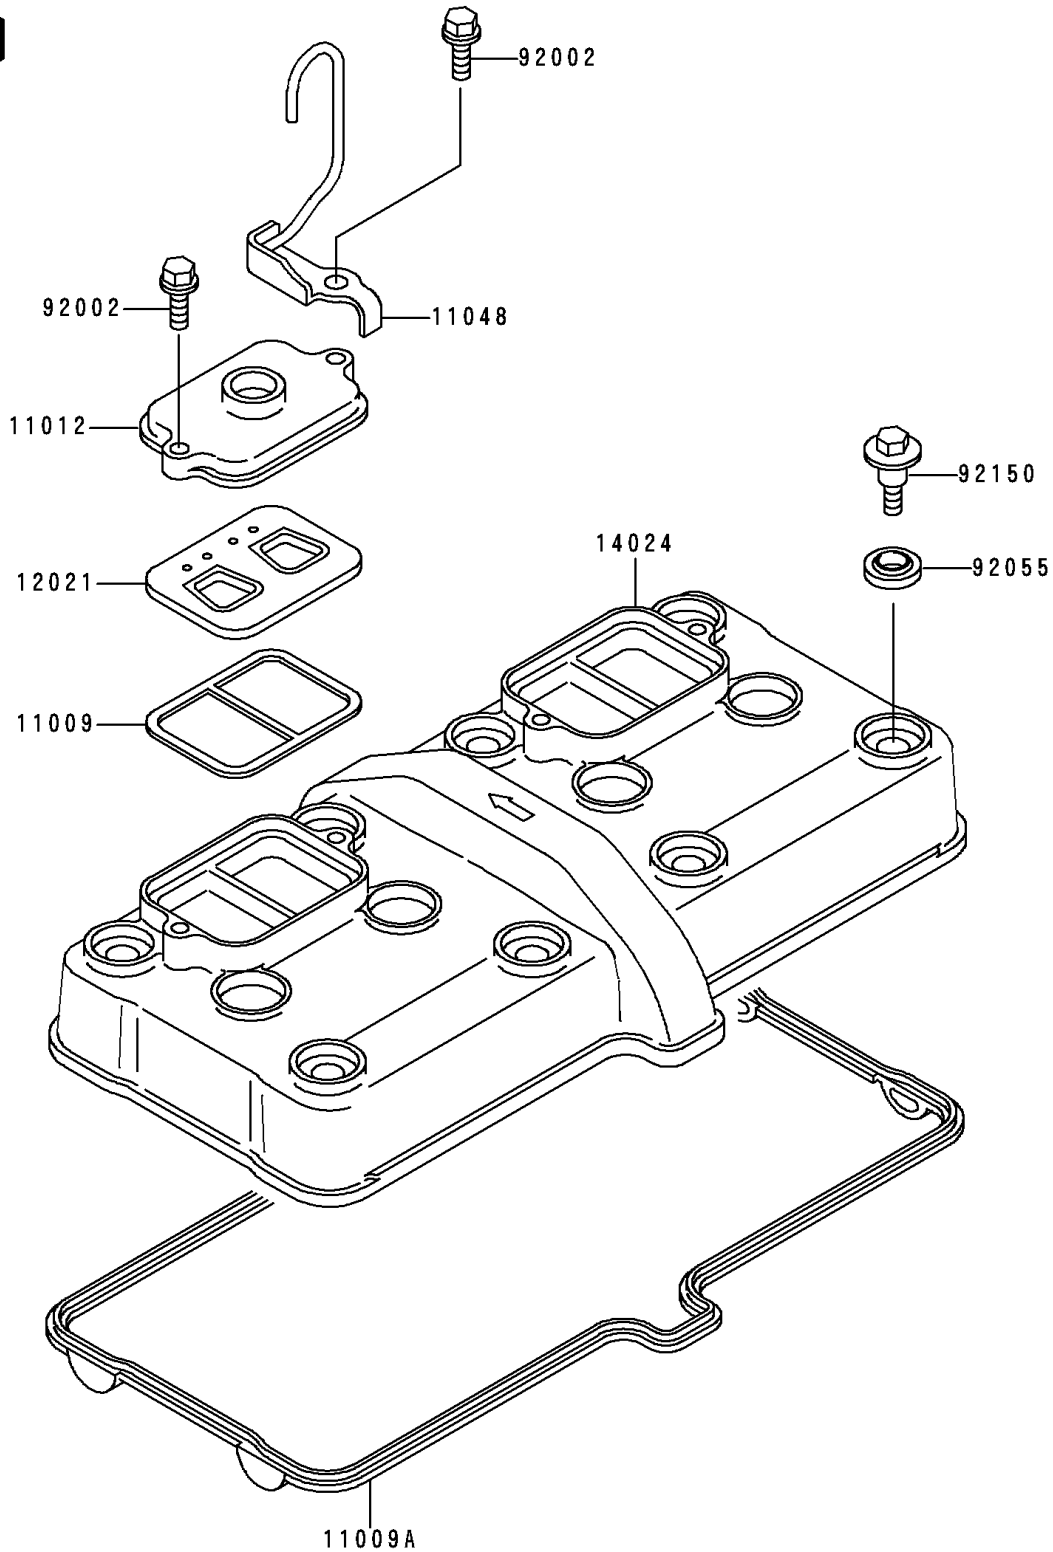

1996 Ninja[®] ZX[™]-6 PARTS DIAGRAM

Cylinder Head Cover

E1112

1996 Ninja® ZX™-6 PARTS LIST

Cylinder Head Cover

ITEM NAME	PART NUMBER	QUANTITY
GASKET, REED VALVE (Ref # 11009)	11009-1857	2
GASKET, HEAD COVER (Ref # 11009A)	11009-1991	1
CAP, REED VALVE (Ref # 11012)	11012-1758	2
BRACKET, THROTTLE CABLE (Ref # 11048)	11048-1204	1
VALVE-ASSY-REED (Ref # 12021)	12021-1053	2
COVER, HEAD (Ref # 14024)	14024-1875	1
BOLT, 6X20 (Ref # 92002)	92002-1237	4
RING-O, HEAD COVER BOLT (Ref # 92055)	92055-1352	8
BOLT, HEAD COVER (Ref # 92150)	92150-1447	8