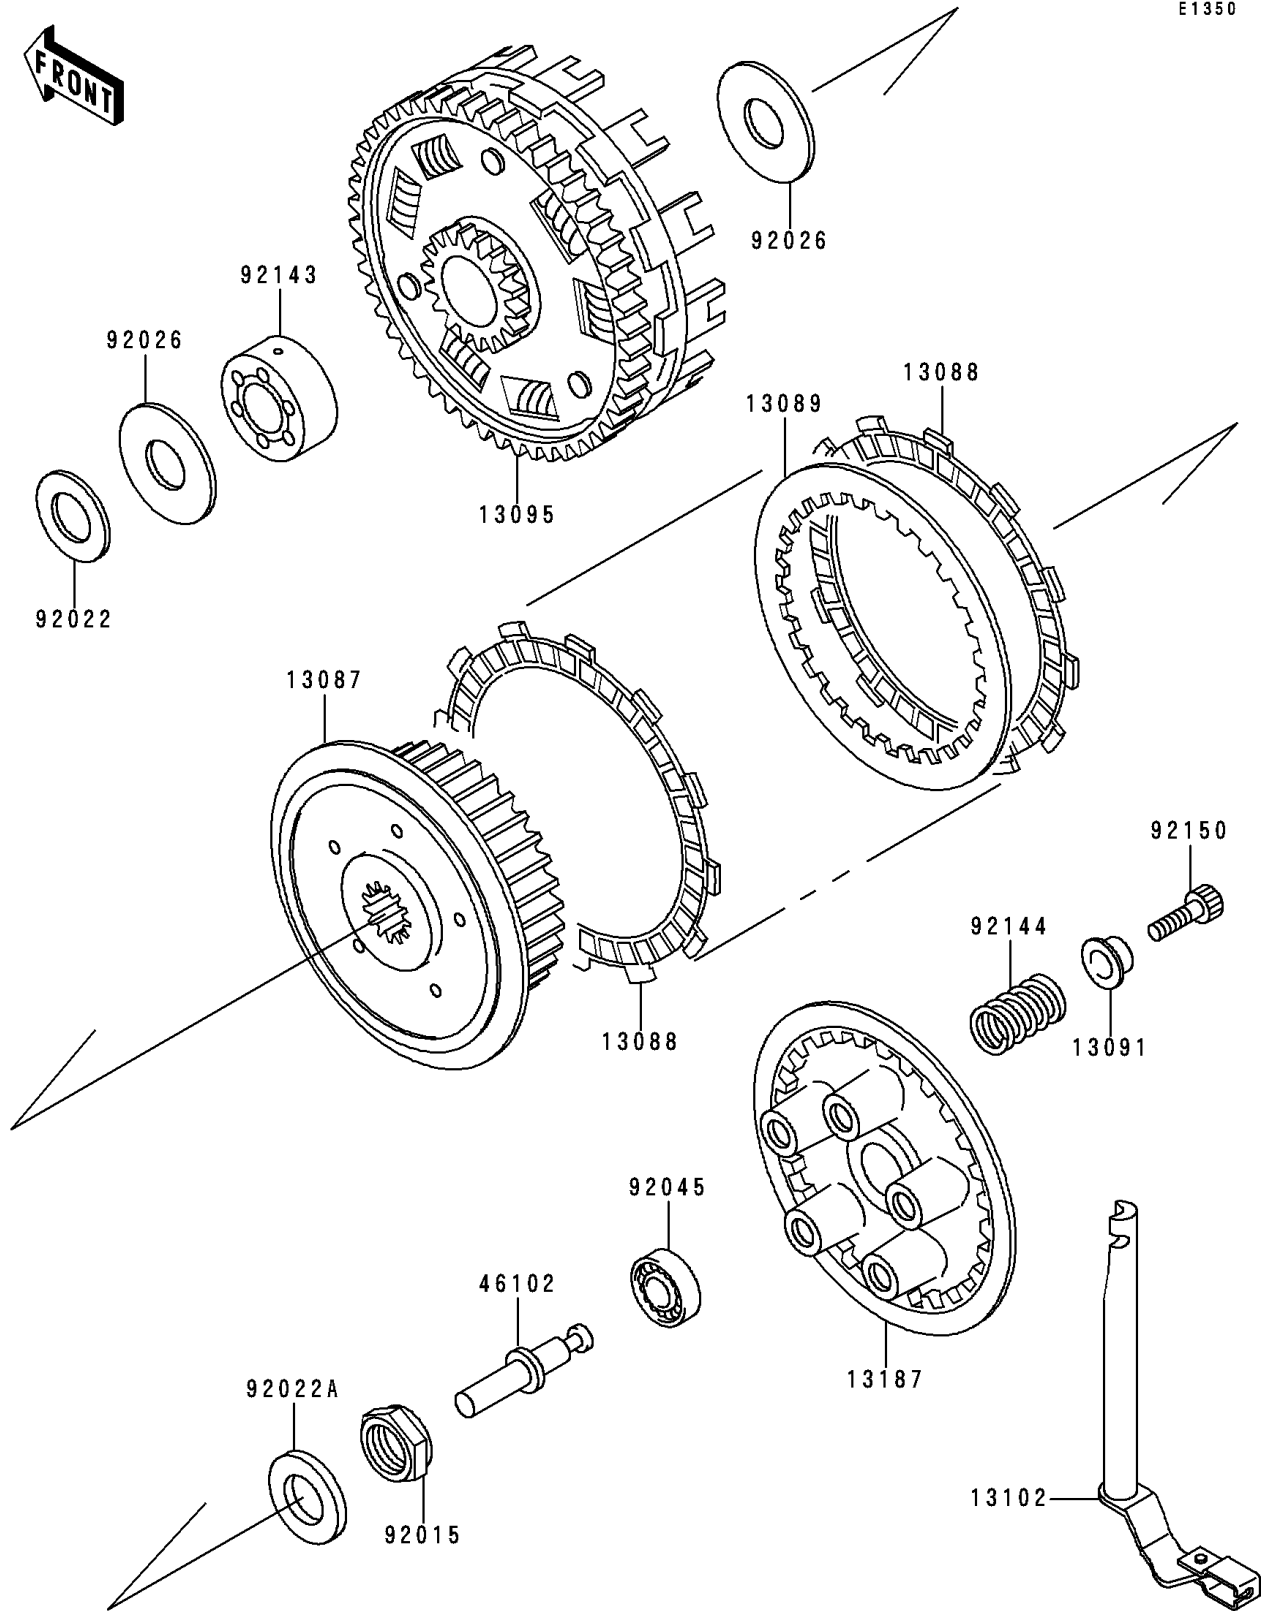

1997 Ninja® ZX™-6 PARTS DIAGRAM

Clutch

E1350

1997 Ninja® ZX™ -6 PARTS LIST

Clutch

ITEM NAME	PART NUMBER	QUANTITY
HUB-CLUTCH (Ref # 13087)	13087-042	1
PLATE-FRICTION (Ref # 13088)	13088-1087	7
PLATE-CLUTCH,T=2.3 (Ref # 13089)	13089-1004	6
HOLDER,CLUTCH SPRING (Ref # 13091)	13091-1840	5
HOUSING-COMP-CLUTCH (Ref # 13095)	13095-1304	1
RELEASE-COMP-CLUTCH (Ref # 13102)	13102-1123	1
PLATE-CLUTCH OPERATING (Ref # 13187)	13187-1006	1
ROD,CLUTCH (Ref # 46102)	46102-1030	1
NUT,20MM (Ref # 92015)	92015-1555	1
WASHER,25.5X38X1 (Ref # 92022)	92022-145	1
WASHER (Ref # 92022A)	92022-1868	1
SPACER,25X66X2.0 (Ref # 92026)	92026-1383	2
BEARING-BALL,6001C3ML01 (Ref # 92045)	92045-1235	1
COLLAR (Ref # 92143)	92143-1387	1
SPRING,CLUTCH (Ref # 92144)	92144-1731	5
BOLT,SOCKET,6X35 (Ref # 92150)	92150-1713	5