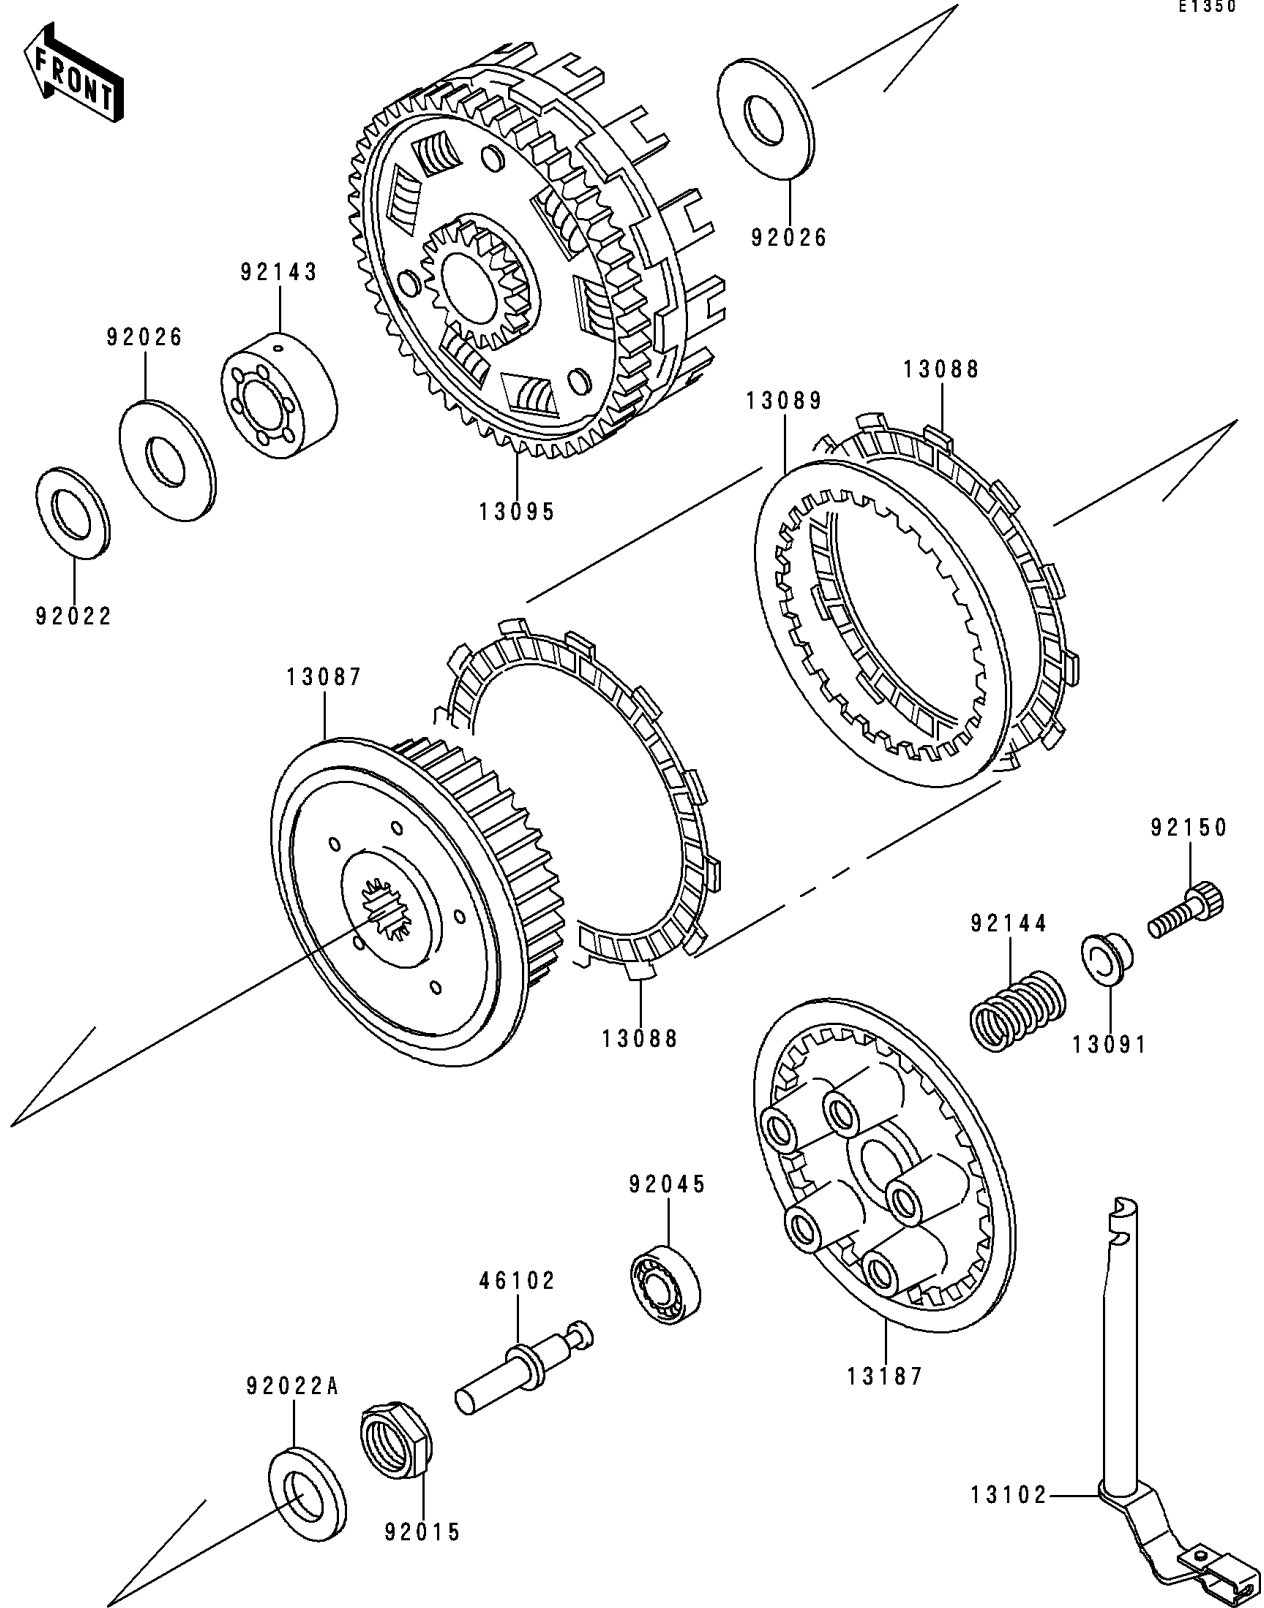

1998 Ninja® ZX™ -6 PARTS DIAGRAM

Clutch

E1350

1998 Ninja® ZX™-6 PARTS LIST

Clutch

ITEM NAME	PART NUMBER	QUANTITY
HUB-CLUTCH (Ref # 13087)	13087-042	1
PLATE-FRICTION (Ref # 13088)	13088-1087	7
PLATE-CLUTCH,T=2.3 (Ref # 13089)	13089-1004	6
HOLDER,CLUTCH SPRING (Ref # 13091)	13091-1840	5
HOUSING-COMP-CLUTCH (Ref # 13095)	13095-1304	1
RELEASE-COMP-CLUTCH (Ref # 13102)	13102-1123	1
PLATE-CLUTCH OPERATING (Ref # 13187)	13187-1006	1
ROD,CLUTCH (Ref # 46102)	46102-1030	1
NUT,20MM (Ref # 92015)	92015-1555	1
WASHER,25.5X38X1 (Ref # 92022)	92022-145	1
WASHER (Ref # 92022A)	92022-1868	1
SPACER,25X66X2.0 (Ref # 92026)	92026-1383	2
BEARING-BALL,6001C3ML01 (Ref # 92045)	92045-1235	1
COLLAR (Ref # 92143)	92143-1387	1
SPRING,CLUTCH (Ref # 92144)	92144-1731	5
BOLT,SOCKET,6X35 (Ref # 92150)	92150-1713	5