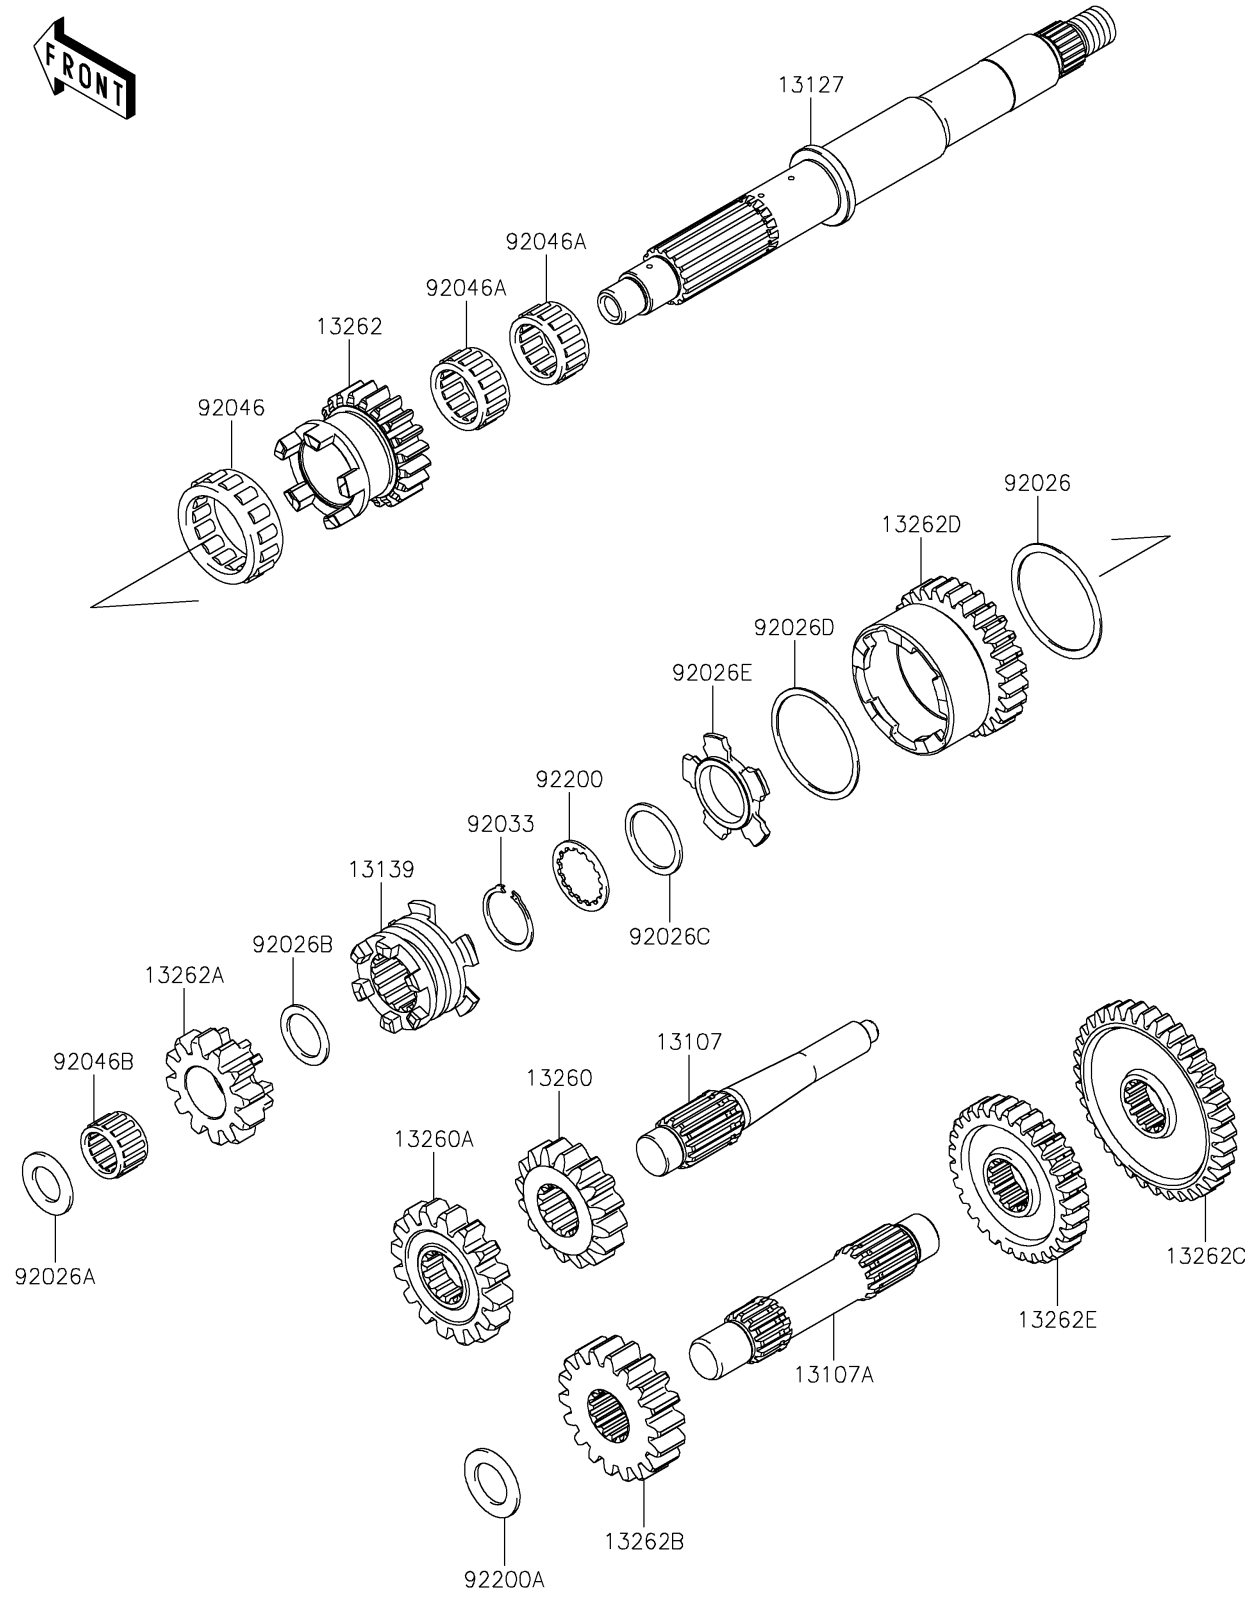

# 2024 BRUTE FORCE® 750 PARTS DIAGRAM

Transmission

E1361

## 2024 BRUTE FORCE® 750 PARTS LIST

### Transmission

| ITEM NAME                                  | PART NUMBER | QUANTITY |
|--|-------------|----------|
| SHAFT,REVERSE,IDLE (Ref # 13107)           | 13107-0754  | 1        |
| SHAFT,COUNTER (Ref # 13107A)               | 13107-0755  | 1        |
| SHAFT-TRANSMISSION INPUT (Ref # 13127)     | 13127-0053  | 1        |
| SHIFTER (Ref # 13139)                      | 13139-0626  | 1        |
| GEAR,OUTPUT REVERSE,16T (Ref # 13260)      | 13260-1872  | 1        |
| GEAR,DRIVEN REVERSE,16T (Ref # 13260A)     | 13260-1873  | 1        |
| GEAR,INPUT LOW,20T (Ref # 13262)           | 13262-0234  | 1        |
| GEAR,INPUT REVERSE,12T (Ref # 13262A)      | 13262-0235  | 1        |
| GEAR,OUTPUT DRIVE,18T (Ref # 13262B)       | 13262-0432  | 1        |
| GEAR,DRIVEN LOW,36T (Ref # 13262C)         | 13262-0794  | 1        |
| GEAR,INPUT HI,27T (Ref # 13262D)           | 13262-0837  | 1        |
| GEAR,DRIVEN HI,29T (Ref # 13262E)          | 13262-0838  | 1        |
| SPACER,48.2X56X1.0 (Ref # 92026)           | 92026-0163  | 1        |
| SPACER,17.3X30X2.0 (Ref # 92026A)          | 92026-1415  | 1        |
| SPACER,21.2X29X1.6 (Ref # 92026B)          | 92026-1568  | 1        |
| SPACER,28.2X34.5X1.6 (Ref # 92026C)        | 92026-1587  | 1        |
| SPACER,48.2X54.3X1.0 (Ref # 92026D)        | 92026-1599  | 1        |
| SPACER,HI&LOW (Ref # 92026E)               | 92026-1600  | 1        |
| RING-SNAP,25.9X30.6X1.2 (Ref # 92033)      | 92033-1037  | 1        |
| BEARING-NEEDLE,HIGH GEAR (Ref # 92046)     | 92046-1276  | 1        |
| BEARING-NEEDLE,FWF-283317 (Ref # 92046A)   | 92046-1278  | 2        |
| BEARING-NEEDLE,REVERSE GEAR (Ref # 92046B) | 92046-1279  | 1        |
| WASHER,28.5X34.0X1.5 (Ref # 92200)         | 92200-1240  | 1        |
| WASHER,20.3X33X2.0 (Ref # 92200A)          | 92200-1351  | 1        |