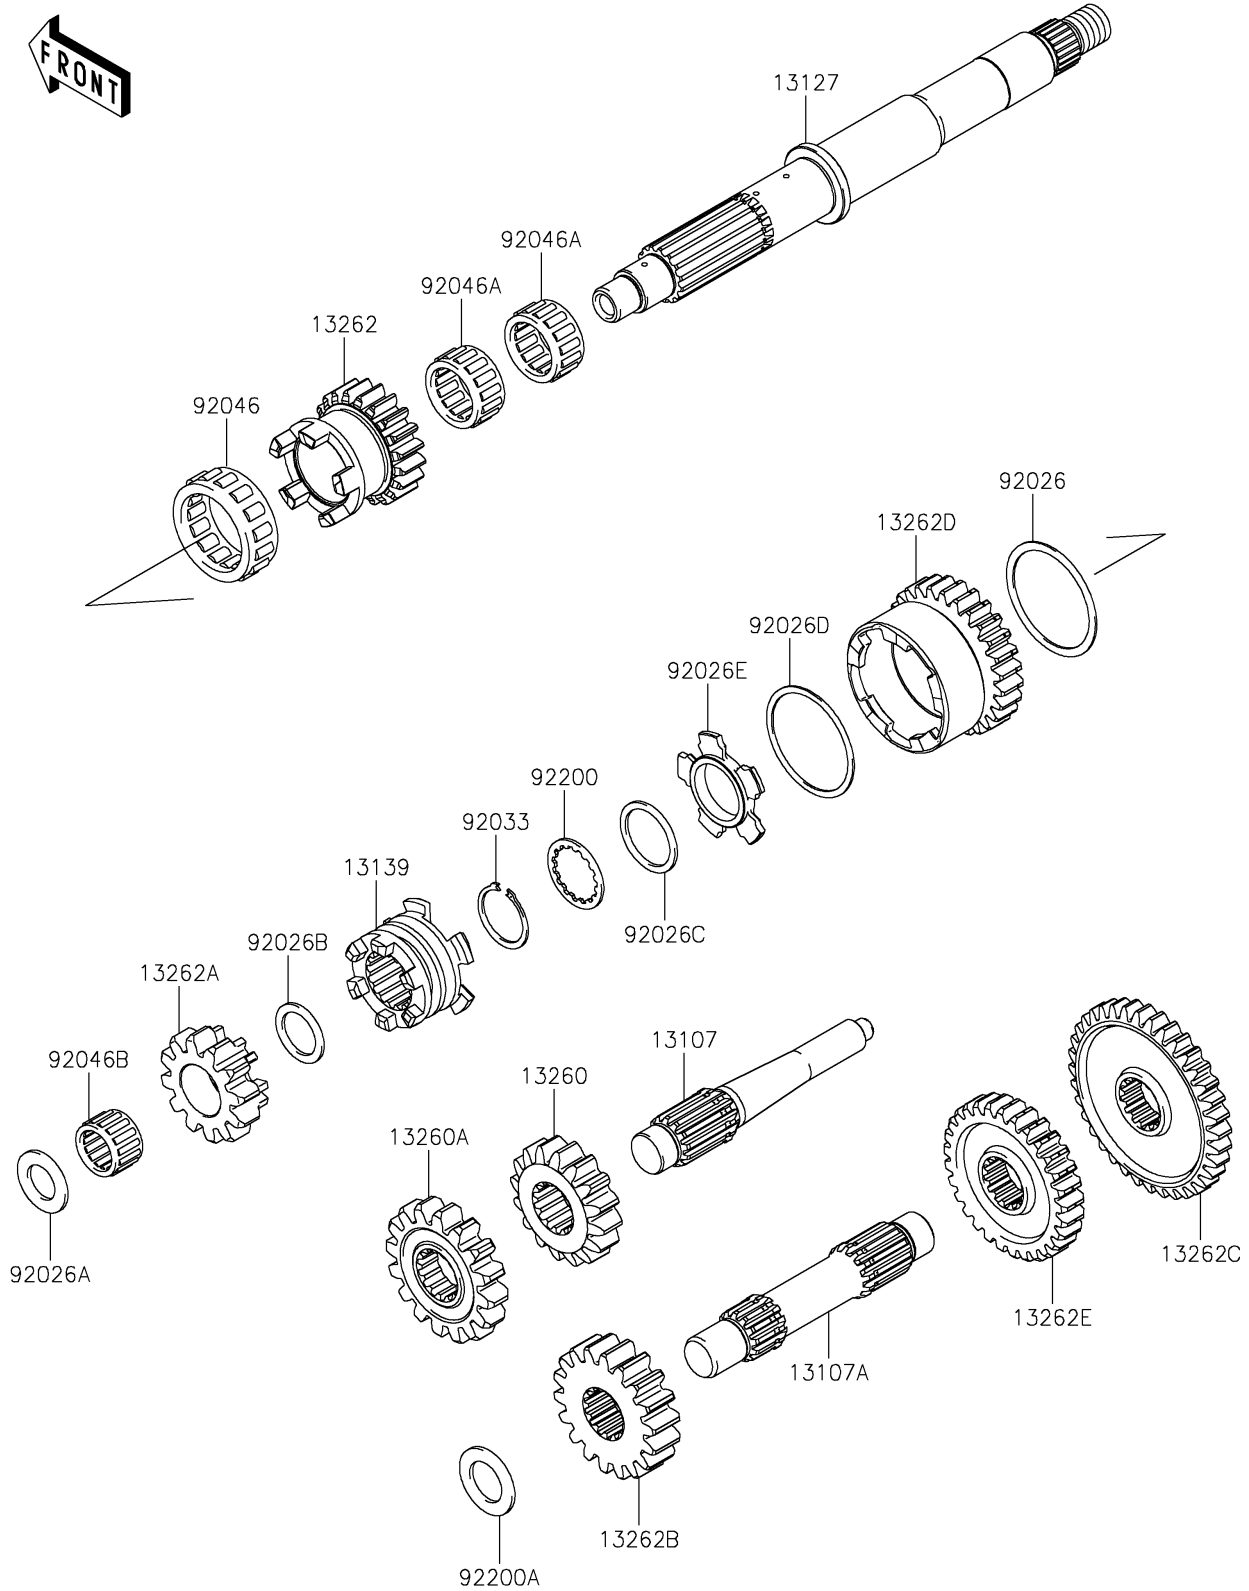

2025 BRUTE FORCE® 750 PARTS DIAGRAM

Transmission

E1361

2025 BRUTE FORCE® 750 PARTS LIST

Transmission

| ITEM NAME | PART NUMBER | QUANTITY |
|--------------------------------------------|-------------|----------|
| SHAFT,REVERSE,IDLE (Ref # 13107) | 13107-0754 | 1 |
| SHAFT,COUNTER (Ref # 13107A) | 13107-0755 | 1 |
| SHAFT-TRANSMISSION INPUT (Ref # 13127) | 13127-0053 | 1 |
| SHIFTER (Ref # 13139) | 13139-0626 | 1 |
| GEAR,OUTPUT REVERSE,16T (Ref # 13260) | 13260-1872 | 1 |
| GEAR,DRIVEN REVERSE,16T (Ref # 13260A) | 13260-1873 | 1 |
| GEAR,INPUT LOW,20T (Ref # 13262) | 13262-0234 | 1 |
| GEAR,INPUT REVERSE,12T (Ref # 13262A) | 13262-0235 | 1 |
| GEAR,OUTPUT DRIVE,18T (Ref # 13262B) | 13262-0432 | 1 |
| GEAR,DRIVEN LOW,36T (Ref # 13262C) | 13262-0794 | 1 |
| GEAR,INPUT HI,27T (Ref # 13262D) | 13262-0837 | 1 |
| GEAR,DRIVEN HI,29T (Ref # 13262E) | 13262-0838 | 1 |
| SPACER,48.2X56X1.0 (Ref # 92026) | 92026-0163 | 1 |
| SPACER,17.3X30X2.0 (Ref # 92026A) | 92026-1415 | 1 |
| SPACER,21.2X29X1.6 (Ref # 92026B) | 92026-1568 | 1 |
| SPACER,28.2X34.5X1.6 (Ref # 92026C) | 92026-1587 | 1 |
| SPACER,48.2X54.3X1.0 (Ref # 92026D) | 92026-1599 | 1 |
| SPACER,HI&LOW (Ref # 92026E) | 92026-1600 | 1 |
| RING-SNAP,25.9X30.6X1.2 (Ref # 92033) | 92033-1037 | 1 |
| BEARING-NEEDLE,HIGH GEAR (Ref # 92046) | 92046-1276 | 1 |
| BEARING-NEEDLE,FWF-283317 (Ref # 92046A) | 92046-1278 | 2 |
| BEARING-NEEDLE,REVERSE GEAR (Ref # 92046B) | 92046-1279 | 1 |
| WASHER,28.5X34.0X1.5 (Ref # 92200) | 92200-1240 | 1 |
| WASHER,20.3X33X2.0 (Ref # 92200A) | 92200-1351 | 1 |