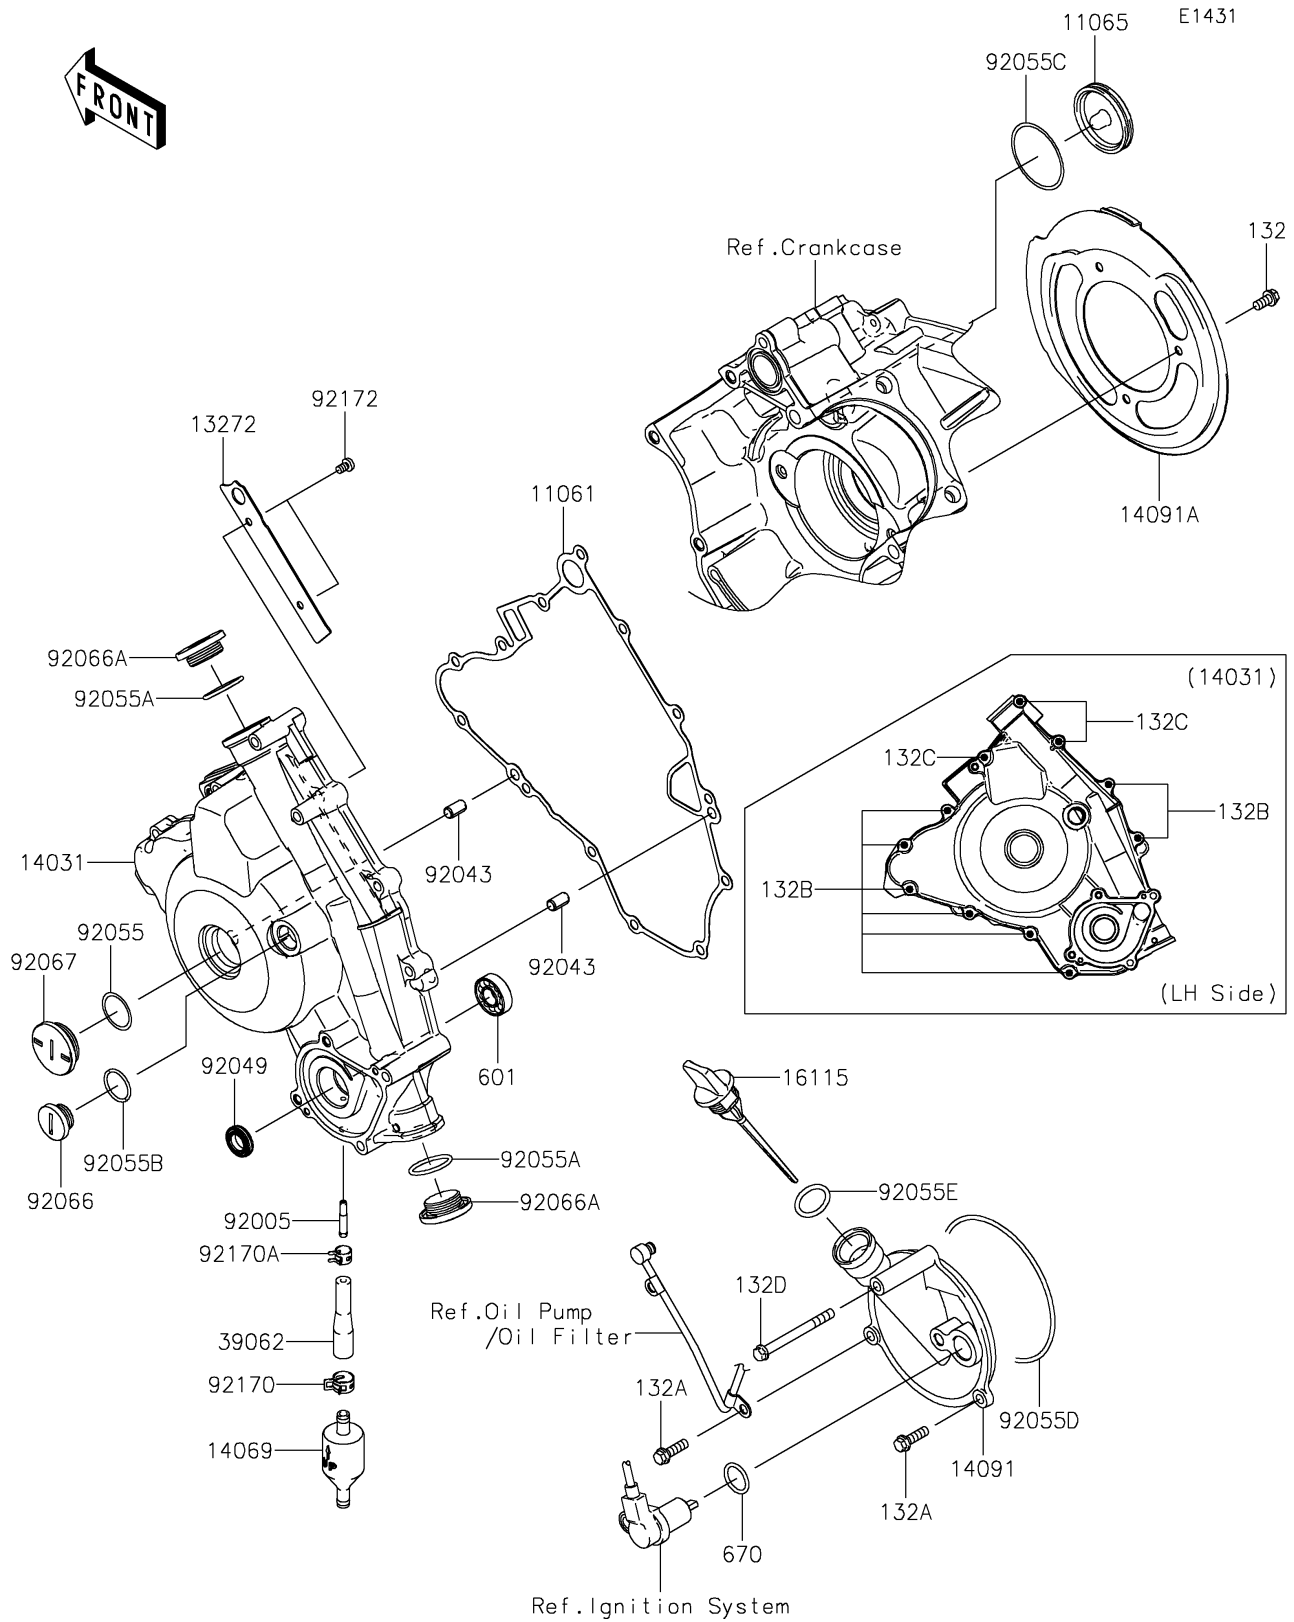

2025 BRUTE FORCE® 750 PARTS DIAGRAM

Engine Cover(s)

2025 BRUTE FORCE® 750 PARTS LIST

Engine Cover(s)

ITEM NAME	PART NUMBER	QUANTITY
GASKET (Ref # 11061)	11061-1119	1
CAP (Ref # 11065)	11065-1151	1
PLATE (Ref # 13272)	13272-1090	1
COVER-GENERATOR (Ref # 14031)	14031-0127	1
BREATHER (Ref # 14069)	14069-1051	1
COVER (Ref # 14091)	14091-1365	1
COVER,BELT CONVERTER (Ref # 14091A)	14091-1571	1
CAP-OIL FILLER (Ref # 16115)	16115-0001	1
HOSE-COOLING,CARBURETOR-VALVE (Ref # 39062)	39062-1382	1
FITTING (Ref # 92005)	92005-1264	1
PIN,6.2X8X14 (Ref # 92043)	92043-1263	2
SEAL-OIL,12X22X5 (Ref # 92049)	92049-0783	1
RING-O,27.7X2.4 (Ref # 92055)	92055-091	1
RING-O,25.7X2.4 (Ref # 92055A)	92055-1136	2
RING-O,20X2 (Ref # 92055B)	92055-1146	1
RING-O,44.7X2.4 (Ref # 92055C)	92055-1279	1
RING-O,99.5X2.0 (Ref # 92055D)	92055-1632	1
RING-O,20X3 (Ref # 92055E)	92055-2185	1
PLUG,COVER (Ref # 92066)	92066-0011	1
PLUG,25X8 (Ref # 92066A)	92066-0012	2
PLUG,30X8 (Ref # 92067)	92067-024	1
CLAMP (Ref # 92170)	92170-1492	1
CLAMP (Ref # 92170A)	92170-1493	1
SCREW,5X8 (Ref # 92172)	92172-0119	2
BOLT-FLANGED-SMALL,6X12 (Ref # 132)	132BA0612	3
BOLT-FLANGED-SMALL,6X20 (Ref # 132A)	132BA0620	2
BOLT-FLANGED-SMALL,6X30 (Ref # 132B)	132BA0630	8
BOLT-FLANGED-SMALL,6X55 (Ref # 132C)	132BA0655	3
BOLT-FLANGED-SMALL,6X65 (Ref # 132D)	132BA0665	1

2025 BRUTE FORCE® 750 PARTS LIST

Engine Cover(s)

ITEM NAME	PART NUMBER	QUANTITY
BEARING-BALL (Ref # 601)	601A6001	1
O RING,18MM (Ref # 670)	670D2018	1