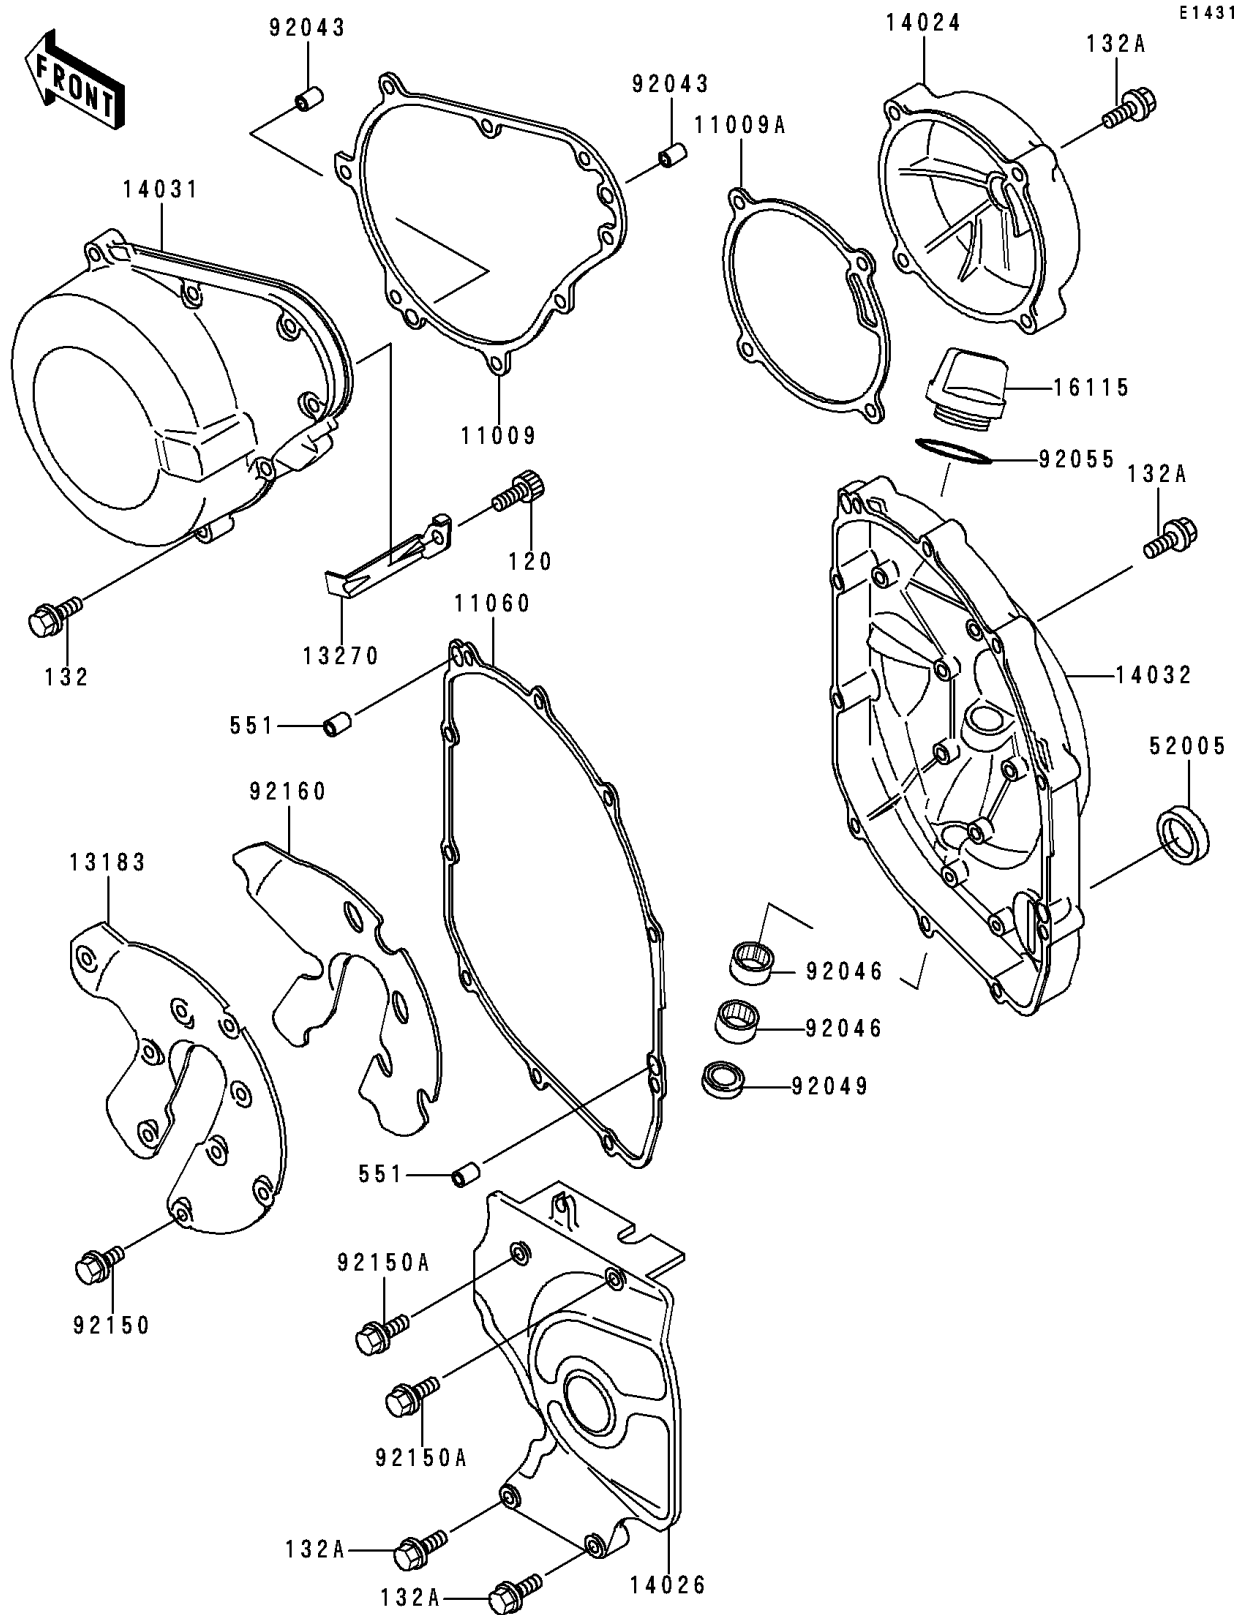

1997 Ninja® ZX™ -6 PARTS DIAGRAM

Engine Cover(s)

1997 Ninja® ZX™ -6 PARTS LIST

Engine Cover(s)

ITEM NAME	PART NUMBER	QUANTITY
BOLT-SOCKET,6X10 (Ref # 120)	120P0610	1
BOLT-FLANGED-SMALL (Ref # 132)	132E0630	8
BOLT-FLANGED-SMALL (Ref # 132A)	132E0635	16
PIN-DOWEL,8X14 (Ref # 551)	551A0814	2
GASKET,GENERATOR COVER (Ref # 11009)	11009-1868	1
GASKET,PULSING COVER (Ref # 11009A)	11009-1869	1
GASKET,CLUTCH COVER (Ref # 11060)	11060-1639	1
PLATE (Ref # 13183)	13183-1532	1
PLATE,LEAD WIRE (Ref # 13270)	13270-1475	1
COVER,PULSING (Ref # 14024)	14024-1881	1
COVER-CHAIN (Ref # 14026)	14026-1216	1
COVER-GENERATOR (Ref # 14031)	14031-1247	1
COVER-CLUTCH (Ref # 14032)	14032-1388	1
CAP-OIL FILLER (Ref # 16115)	16115-1009	1
GAUGE,OIL LEVEL (Ref # 52005)	52005-1057	1
PIN,6.2X8X14 (Ref # 92043)	92043-1263	2
BEARING-NEEDLE,HK1210 (Ref # 92046)	92046-1010	2
SEAL-OIL,TB12205.5 (Ref # 92049)	92049-1271	1
RING-O,31.5X2.6 (Ref # 92055)	92055-049	1
BOLT,5X8 (Ref # 92150)	92150-1406	9
BOLT,6X50 (Ref # 92150A)	92150-1885	2
DAMPER (Ref # 92160)	92160-1195	1