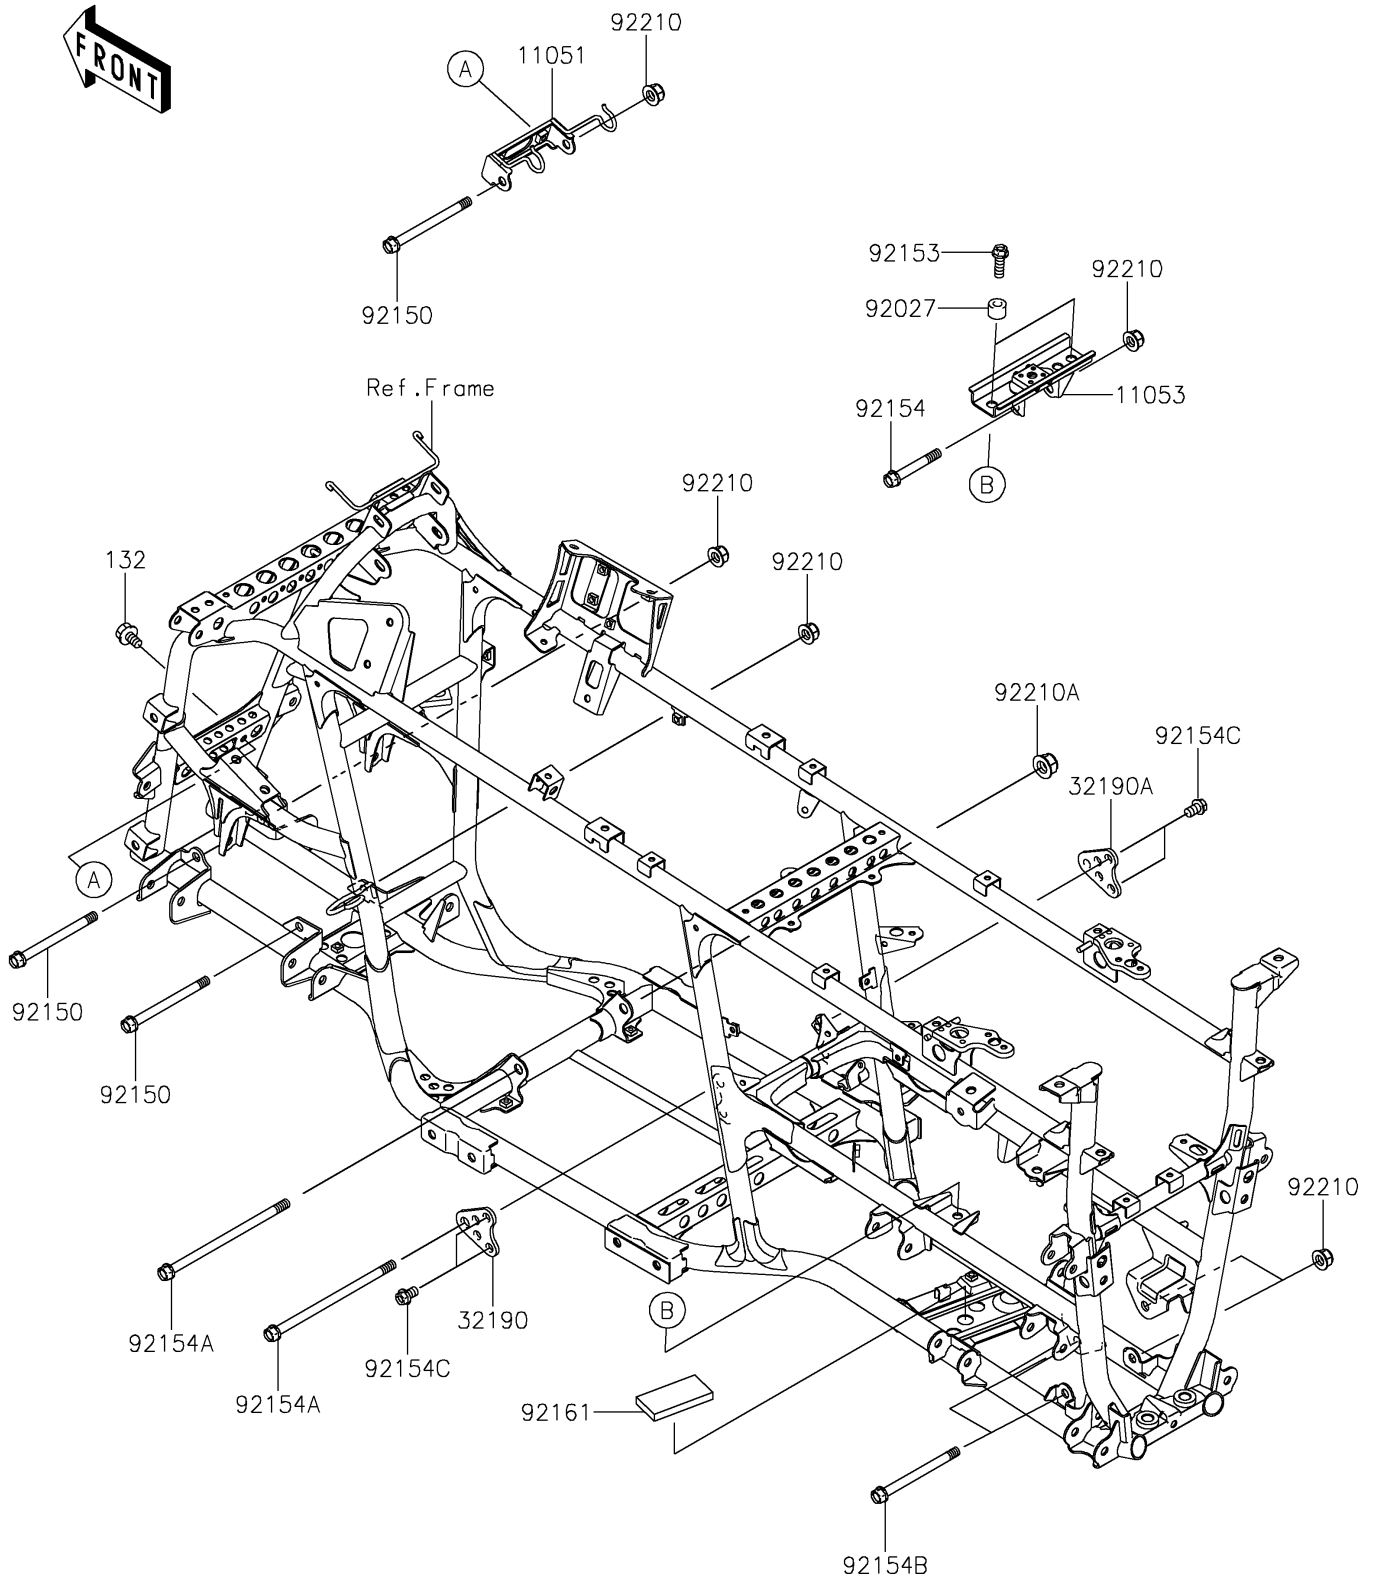

2024 BRUTE FORCE® 750 PARTS DIAGRAM

Engine Mount

F2122

2024 BRUTE FORCE® 750 PARTS LIST

Engine Mount

ITEM NAME	PART NUMBER	QUANTITY
BRACKET,FRONT DIFF (Ref # 11051)	11051-1929	1
BRACKET,REAR DIFF,TOP (Ref # 11053)	11053-1592	1
BRACKET-ENGINE,RR,UPP,LH (Ref # 32190)	32190-0059	1
BRACKET-ENGINE,RR,UPP,RH (Ref # 32190A)	32190-0060	1
COLLAR,FRONT AXLE,L=14.5 (Ref # 92027)	92027-1472	2
BOLT,FLANGED,10X120 (Ref # 92150)	92150-1642	3
BOLT,10X30 (Ref # 92153)	92153-0908	2
BOLT,FLANGED,10X70 (Ref # 92154)	92154-0894	1
BOLT,FLANGED,12X190 (Ref # 92154A)	92154-1518	2
BOLT,FLANGED,10X120 (Ref # 92154B)	92154-1519	2
BOLT,FLANGED,10X16 (Ref # 92154C)	92154-1520	4
DAMPER (Ref # 92161)	92161-0215	1
NUT,LOCK,FLANGED,10MM (Ref # 92210)	92210-1081	6
NUT,LOCK,FLANGED,12MM (Ref # 92210A)	92210-1150	1
BOLT-FLANGED-SMALL,8X14 (Ref # 132)	132BA0814	2