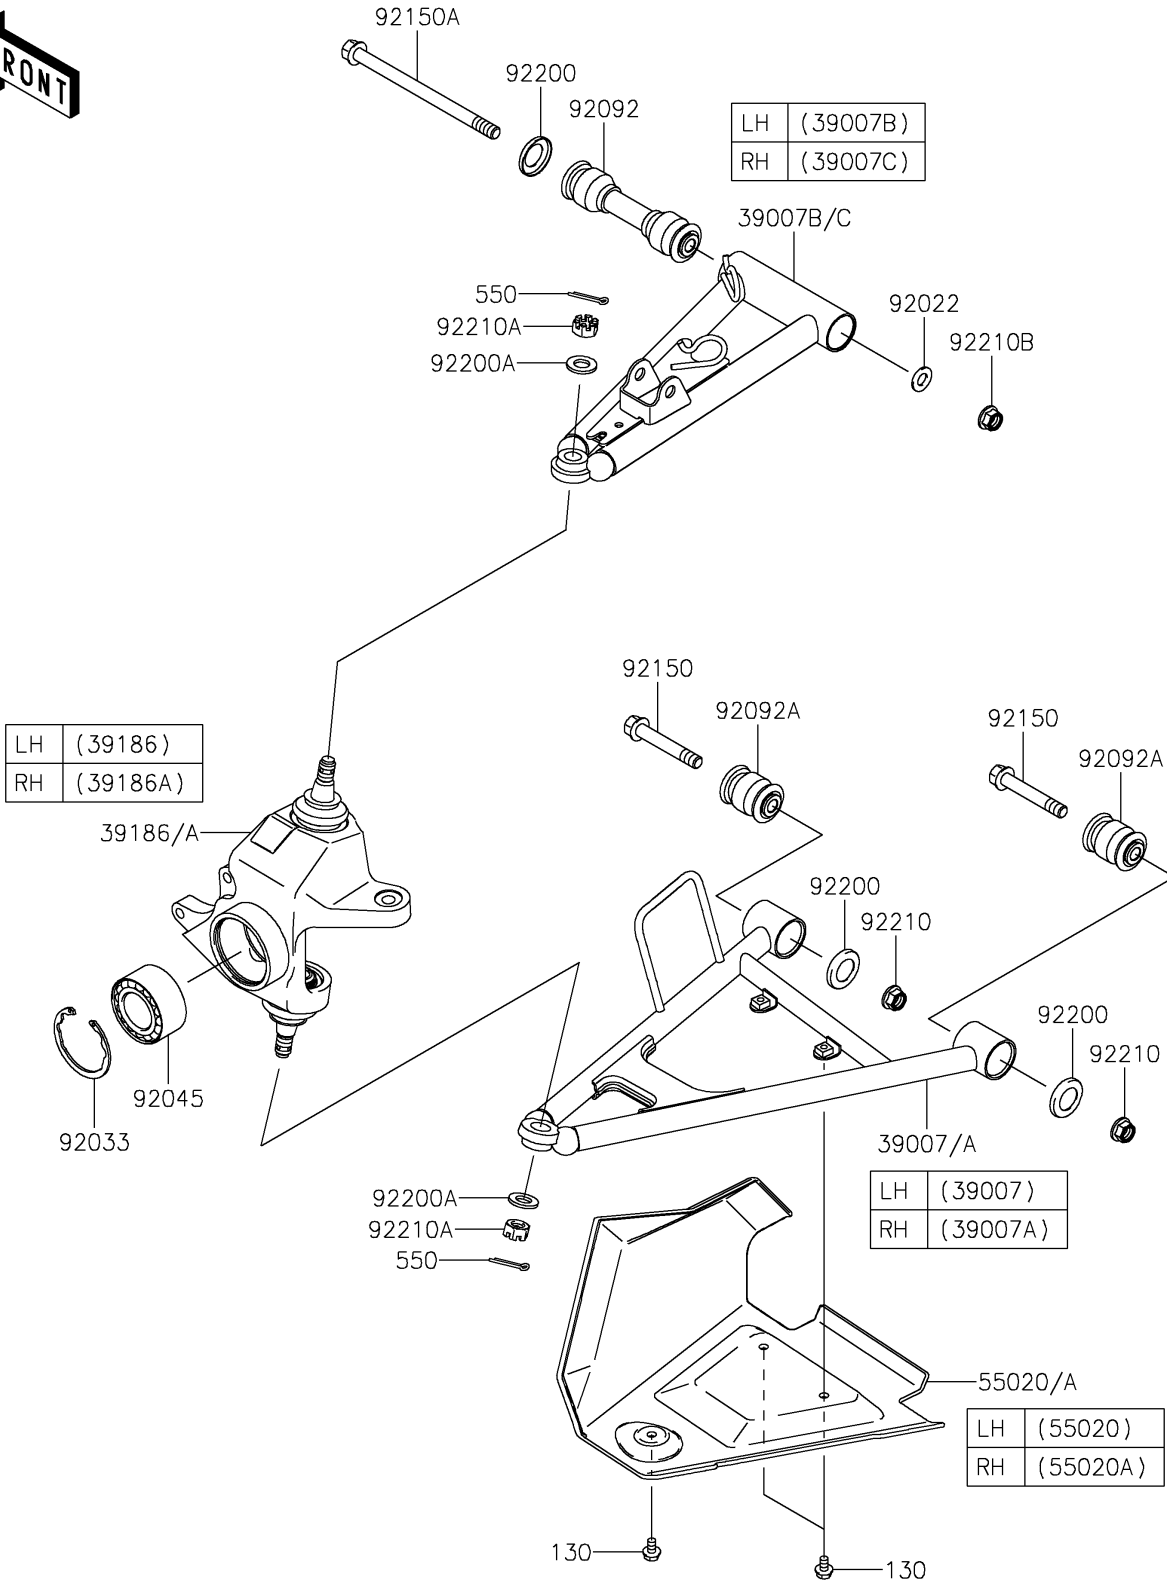

# 2024 BRUTE FORCE® 750 PARTS DIAGRAM

## Front Suspension

F2152

## 2024 BRUTE FORCE® 750 PARTS LIST

### Front Suspension

ITEM NAME	PART NUMBER	QUANTITY
ARM-SUSP,FR,LWR,LH,BLACK (Ref # 39007)	39007-0176-10	1
ARM-SUSP,FR,LWR,RH,BLACK (Ref # 39007A)	39007-0177-10	1
ARM-SUSP,FR,UPP,LH,BLACK (Ref # 39007B)	39007-0341-10	1
ARM-SUSP,FR,UPP,RH,BLACK (Ref # 39007C)	39007-0342-10	1
KNUCKLE ASSY,FR,LH (Ref # 39186)	39186-0033	1
KNUCKLE ASSY,FR,RH (Ref # 39186A)	39186-0034	1
GUARD,FRONT ARM,LH,F.BLACK (Ref # 55020)	55020-0109-6Z	1
GUARD,FRONT ARM,RH,F.BLACK (Ref # 55020A)	55020-0110-6Z	1
WASHER,10.2X20X1.5 (Ref # 92022)	92022-3742	2
RING-SNAP,55MM (Ref # 92033)	92033-1274	2
BEARING-BALL,30BWD08ACA13 (Ref # 92045)	92045-0095	2
BUSHING-RUBBER (Ref # 92092)	92092-0025	2
BUSHING-RUBBER (Ref # 92092A)	92092-0026	4
BOLT,FLANGED,10X63 (Ref # 92150)	92150-1384	4
BOLT,FLANGED,10X150 (Ref # 92150A)	92150-1686	2
WASHER,19X31.8X4 (Ref # 92200)	92200-0582	6
WASHER,12.3X23X2.3 (Ref # 92200A)	92200-1004	4
NUT,LOCK,FLANGED,10MM (Ref # 92210)	92210-0276	4
NUT,CASTLE,12MM (Ref # 92210A)	92210-0395	4
NUT,LOCK,FLANGED,10MM (Ref # 92210B)	92210-1081	2
BOLT-FLANGED,6X10 (Ref # 130)	130BA0610	6
PIN-COTTER,3.0X25 (Ref # 550)	550AA3025	4