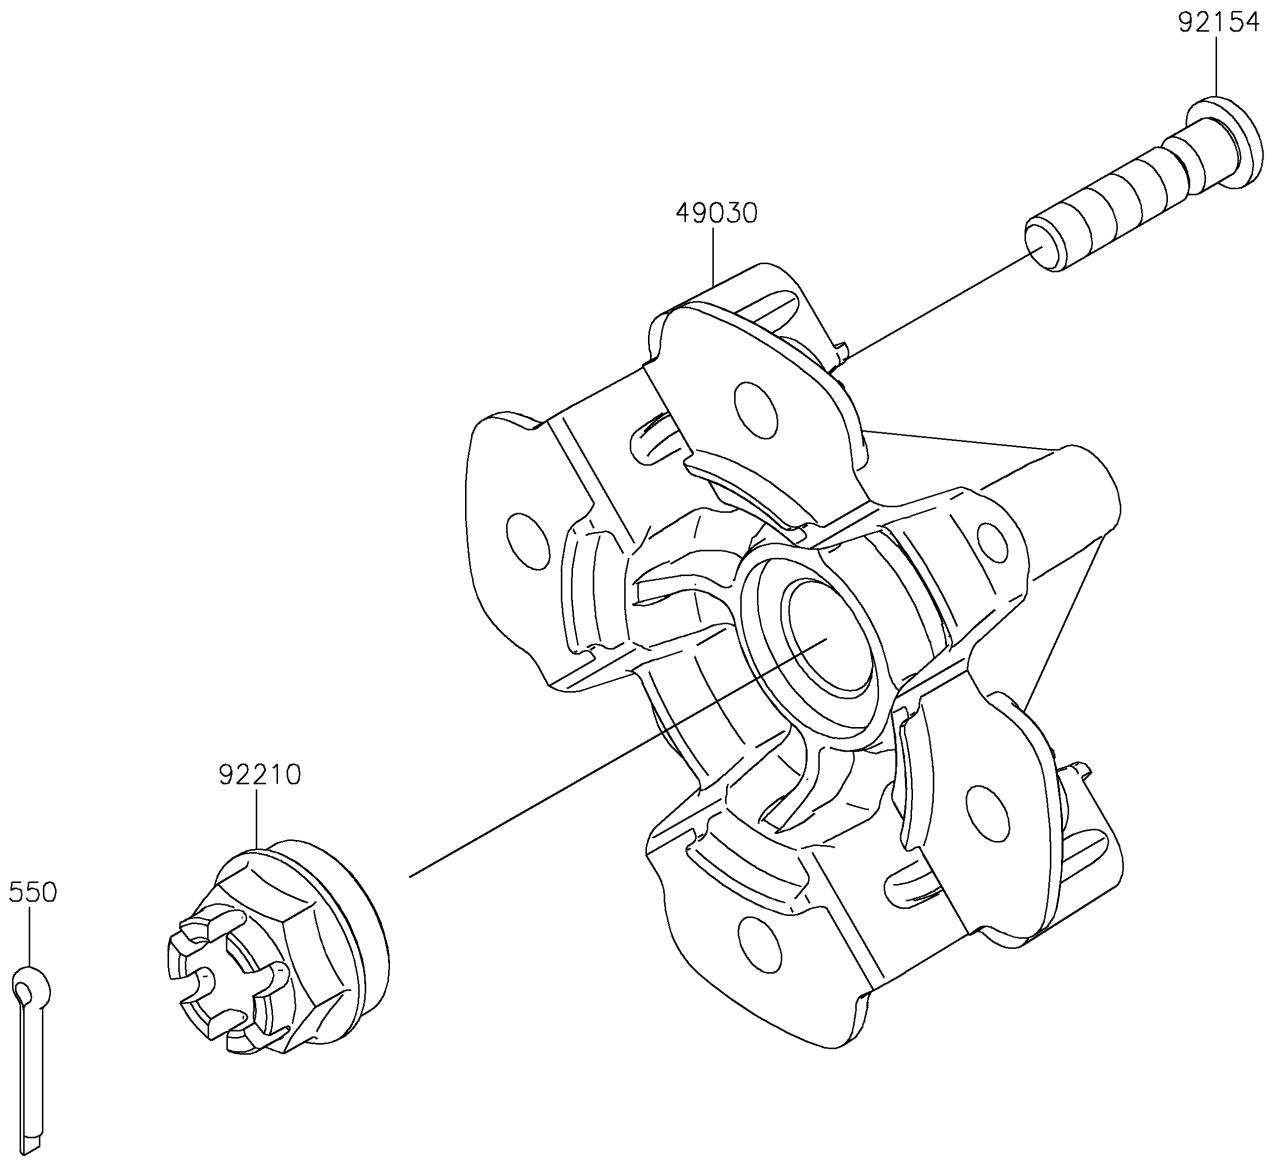

2024 BRUTE FORCE® 750 PARTS DIAGRAM

Front Hub

F2230

2024 BRUTE FORCE® 750 PARTS LIST

Front Hub

| ITEM NAME | PART NUMBER | QUANTITY |
|-------------------------------|-------------|----------|
| HUB,FR (Ref # 49030) | 49030-0032 | 2 |
| BOLT,10X41.5 (Ref # 92154) | 92154-7403 | 8 |
| NUT,CASTLE,18MM (Ref # 92210) | 92210-1349 | 2 |
| PIN-COTTER,4.0X25 (Ref # 550) | 550AA4025 | 2 |