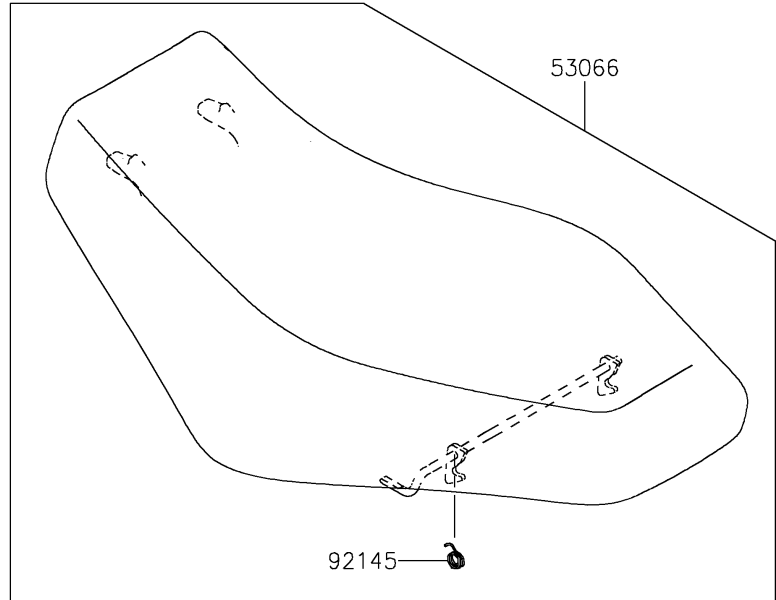

2024 BRUTE FORCE® 750 PARTS DIAGRAM

Seat

F2510

2024 BRUTE FORCE® 750 PARTS LIST

Seat

ITEM NAME	PART NUMBER	QUANTITY
BRACKET,SEAT&BATTERY BAND (Ref # 11054)	11054-1236	1
SEAT-ASSY,BLACK (Ref # 53066)	53066-0940-MA	1
SPRING,SEAT LATCH (Ref # 92145)	92145-0022	1
BOLT-FLANGED,8X12 (Ref # 130)	130BA0812	2