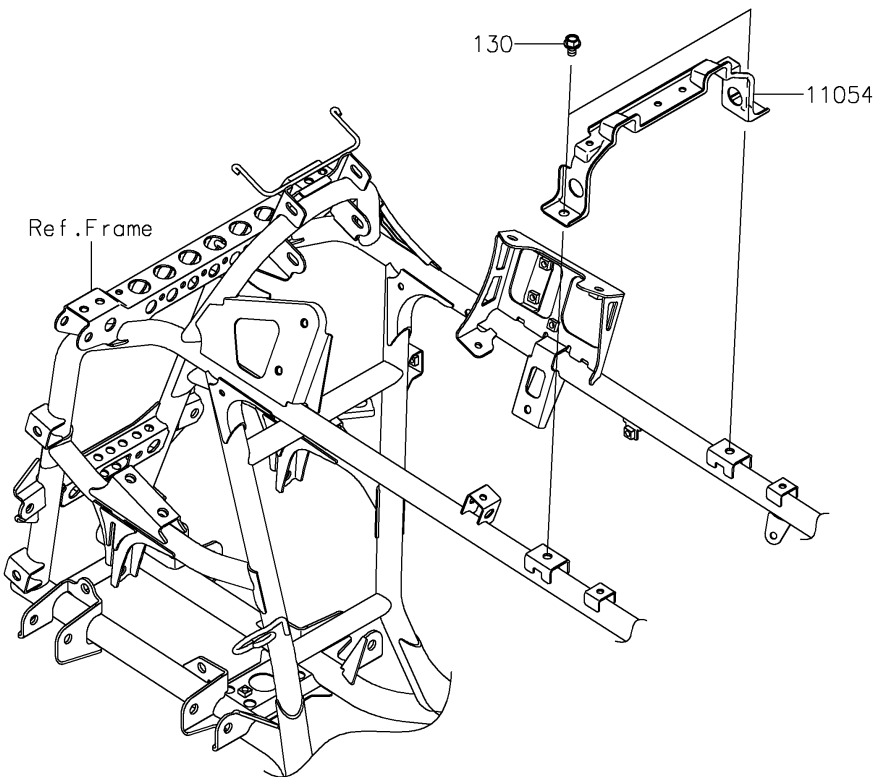

2024 BRUTE FORCE® 750 PARTS DIAGRAM

Seat

F2510

2024 BRUTE FORCE® 750 PARTS LIST

Seat

ITEM NAME	PART NUMBER	QUANTITY
BRACKET,SEAT&BATTERY BAND (Ref # 11054)	11054-1236	1
SEAT-ASSY,BLACK (Ref # 53066)	53066-0940-MA	1
SPRING,SEAT LATCH (Ref # 92145)	92145-0022	1
BOLT-FLANGED,8X12 (Ref # 130)	130BA0812	2