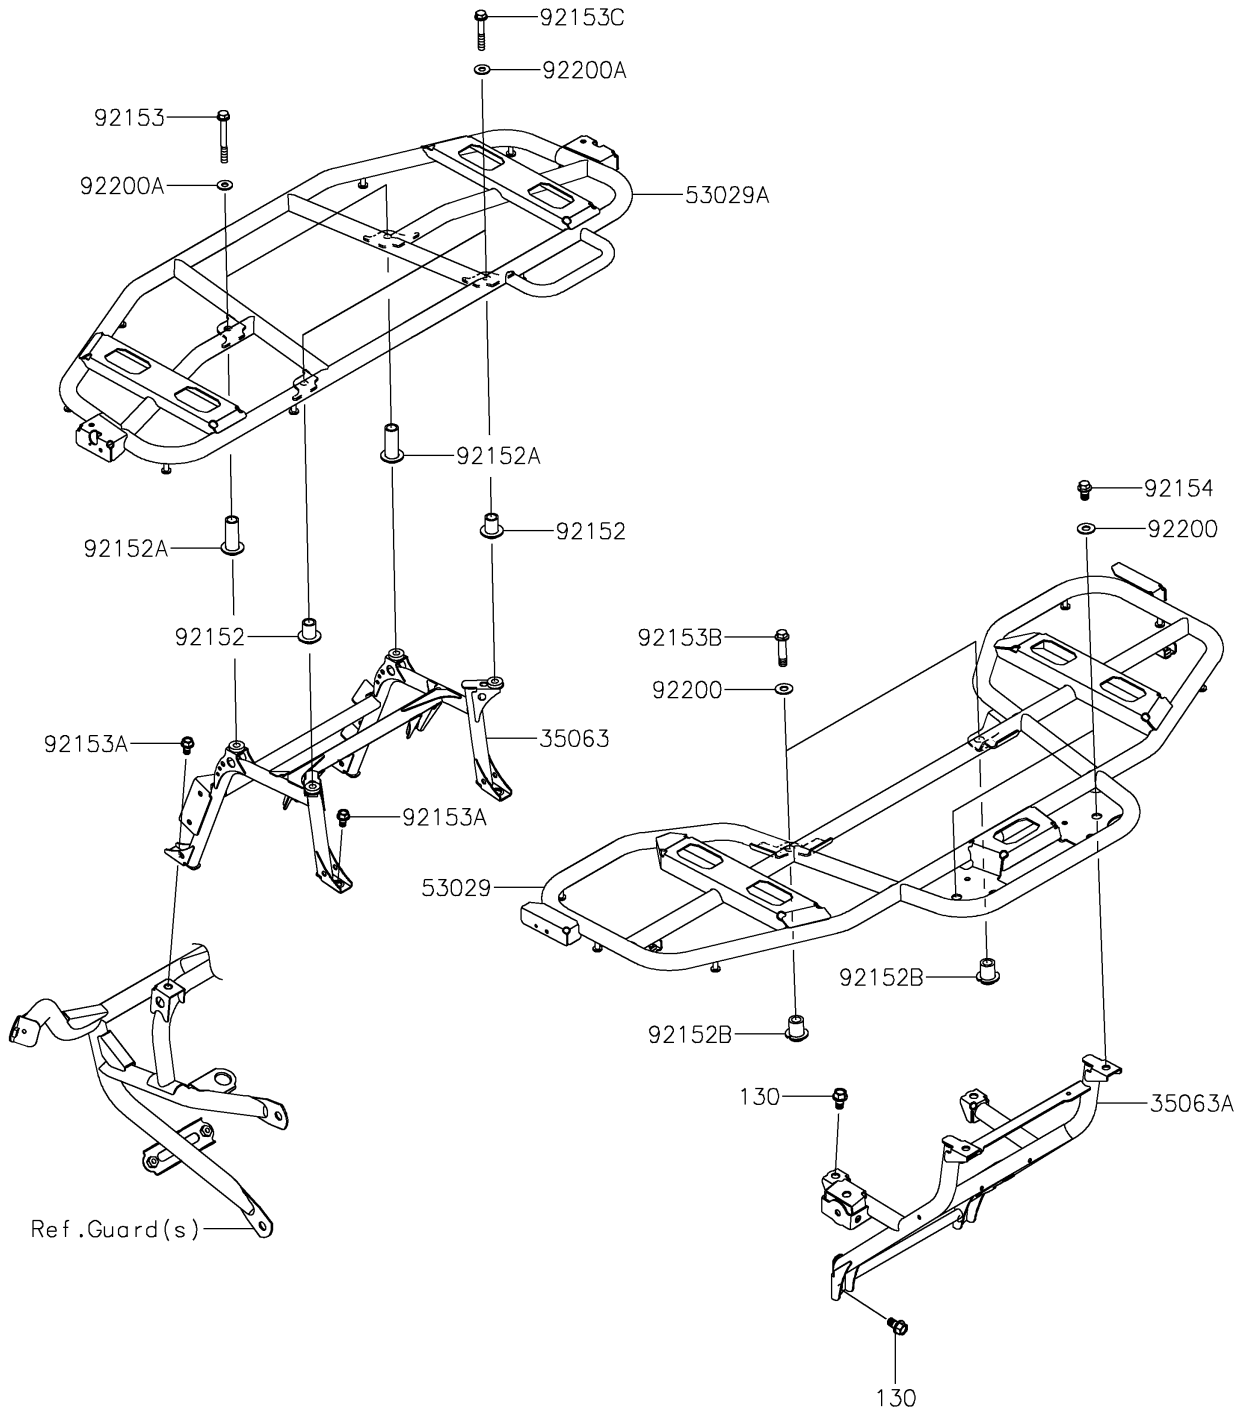

2024 BRUTE FORCE® 750 PARTS DIAGRAM

Carrier(s)

F2520

2024 BRUTE FORCE® 750 PARTS LIST

Carrier(s)

ITEM NAME	PART NUMBER	QUANTITY
STAY,FR CARRIER (Ref # 35063)	35063-1600	1
STAY,RR CARRIER (Ref # 35063A)	35063-1601	1
CARRIER,RR,T.BLACK (Ref # 53029)	53029-0389-388	1
CARRIER,FR,T.BLACK (Ref # 53029A)	53029-0390-388	1
COLLAR (Ref # 92152)	92152-0823	2
COLLAR (Ref # 92152A)	92152-0896	2
COLLAR (Ref # 92152B)	92152-0897	2
BOLT,FLANGED,8X70 (Ref # 92153)	92153-0748	2
BOLT,FLANGED,8X14 (Ref # 92153A)	92153-0931	4
BOLT,FLANGED,10X44 (Ref # 92153B)	92153-1374	2
BOLT,FLANGED,8X50 (Ref # 92153C)	92153-1755	2
BOLT,FLANGED,10X16 (Ref # 92154)	92154-0916	2
WASHER,10.3X23X1.6 (Ref # 92200)	92200-0724	4
WASHER,8.5X20X1.6 (Ref # 92200A)	92200-0774	4
BOLT-FLANGED,10X16 (Ref # 130)	130CA1016	4