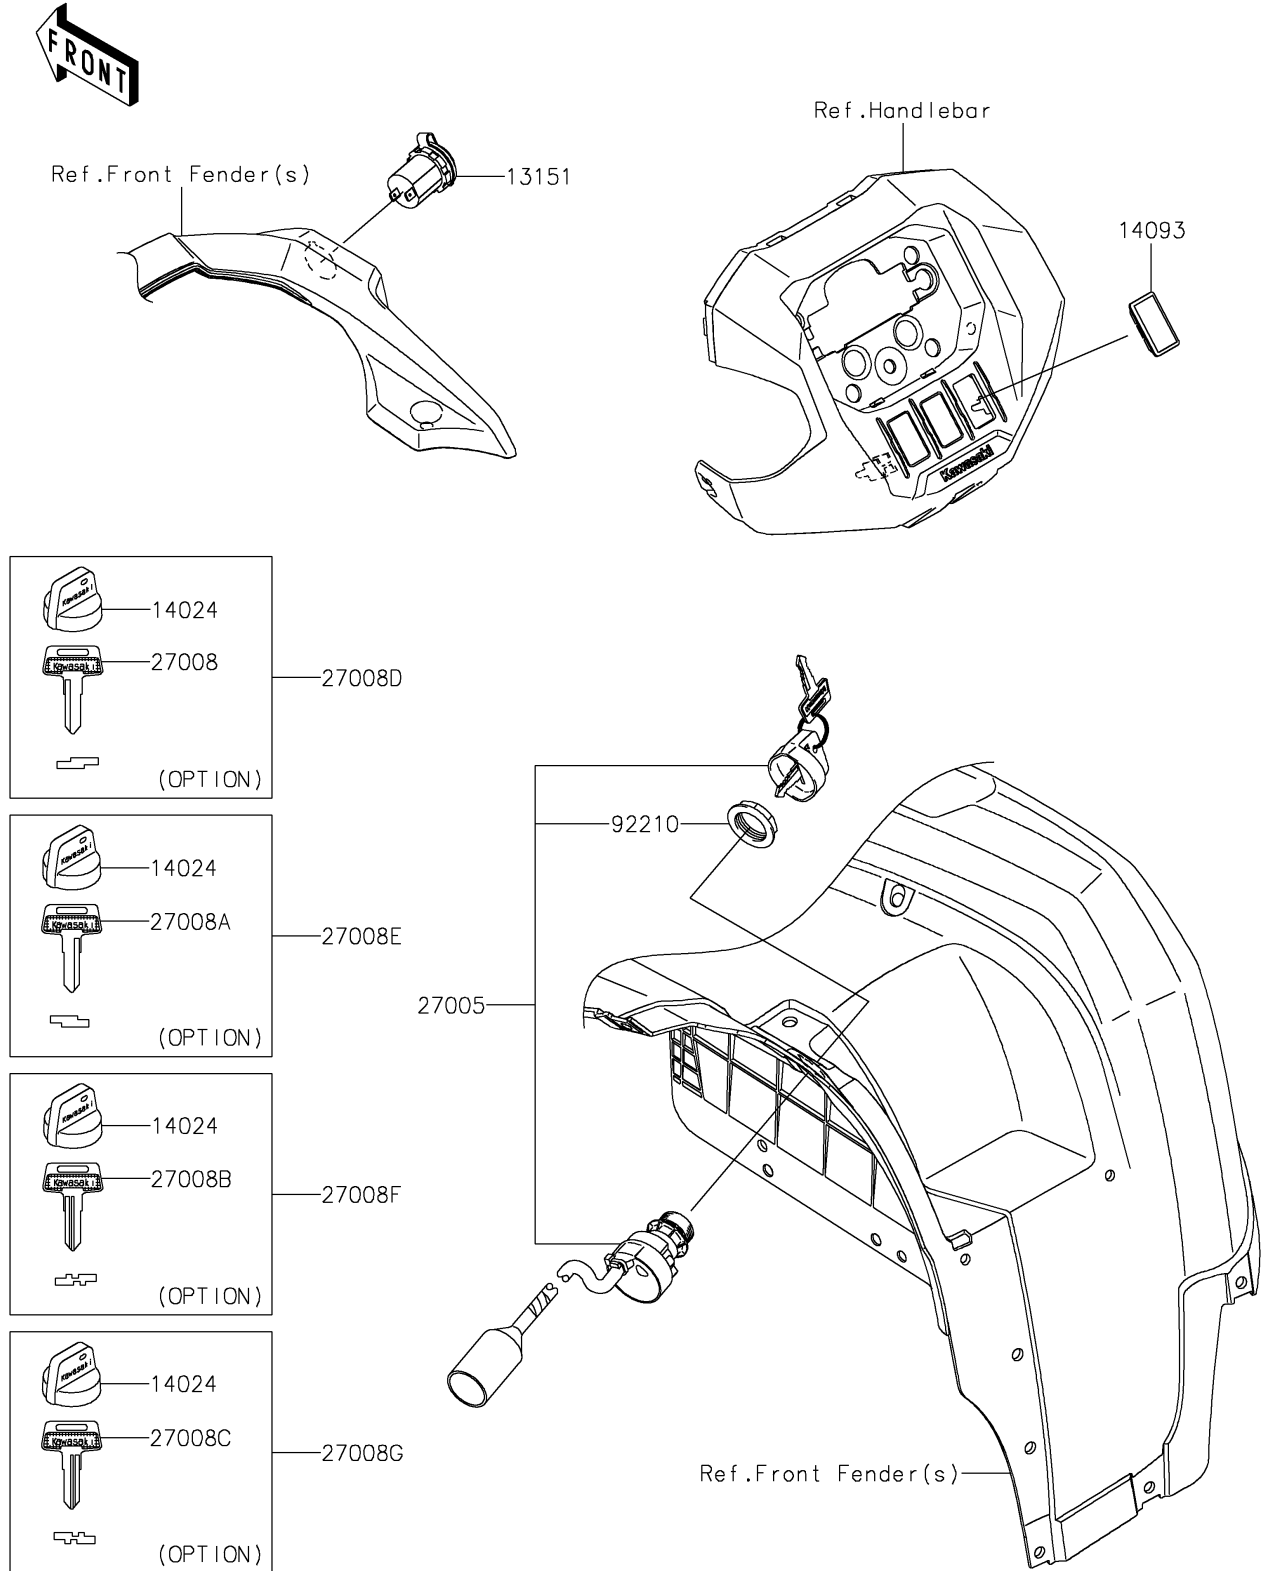

2025 BRUTE FORCE® 750 PARTS DIAGRAM

Ignition Switch

F2770

2025 BRUTE FORCE® 750 PARTS LIST

Ignition Switch

ITEM NAME	PART NUMBER	QUANTITY
SWITCH-COMP,OUTLET,12V (Ref # 13151)	13151-0556	1
COVER,KEY (Ref # 14024)	14024-1551	4
COVER,SWITCH (Ref # 14093)	14093-1202	1
SWITCH-ASSY-IGNITION (Ref # 27005)	27005-0019	1
KEY-LOCK,BLANK (Ref # 27008)	27008-1041	1
KEY-LOCK,BLANK (Ref # 27008A)	27008-1042	1
KEY-LOCK,BLANK (Ref # 27008B)	27008-1043	1
KEY-LOCK,BLANK (Ref # 27008C)	27008-1044	1
KEY-LOCK,BLANK,W/COVER (Ref # 27008D)	27008-1132	1
KEY-LOCK,BLANK,W/COVER (Ref # 27008E)	27008-1133	1
KEY-LOCK,BLANK,W/COVER (Ref # 27008F)	27008-1134	1
KEY-LOCK,BLANK,W/COVER (Ref # 27008G)	27008-1135	1
NUT,IGNITION SWITCH (Ref # 92210)	92210-1109	1