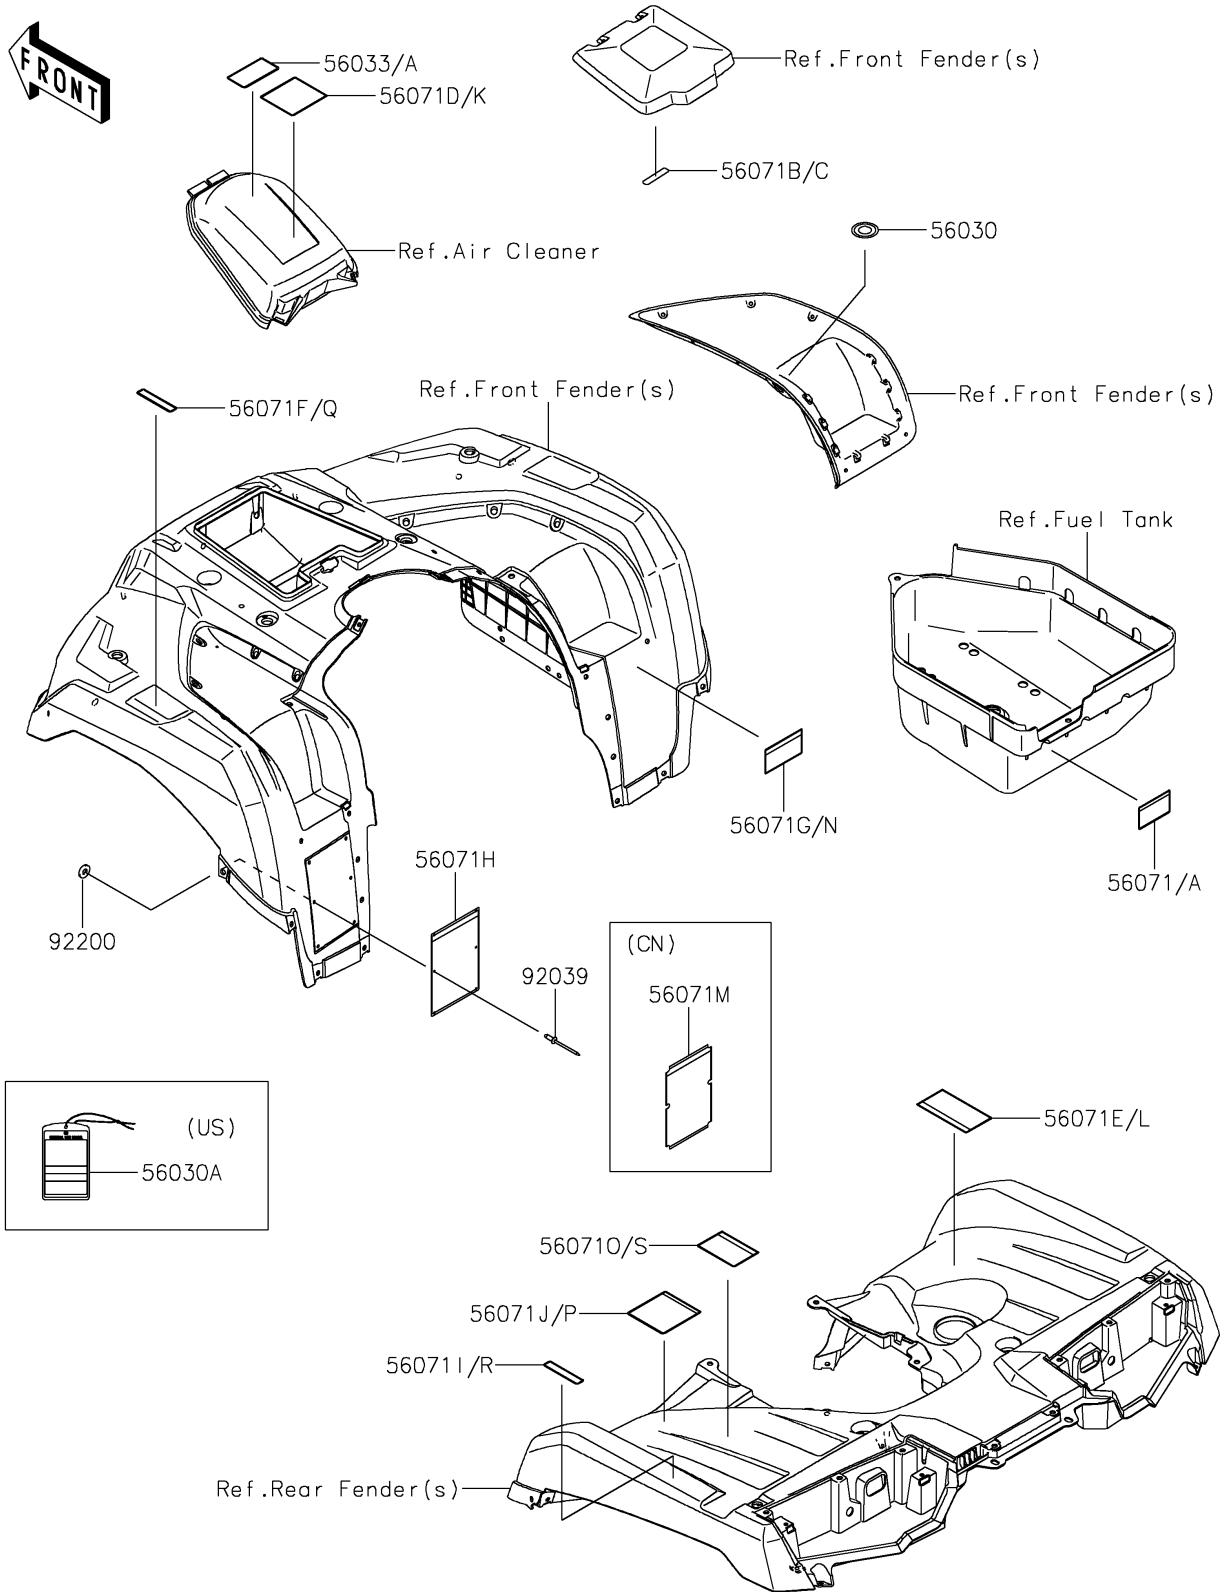

2025 BRUTE FORCE® 750 PARTS DIAGRAM

Labels

F2860

2025 BRUTE FORCE® 750 PARTS LIST

Labels

| ITEM NAME | PART NUMBER | QUANTITY |
|---|-------------|----------|
| LABEL,IGNITION SWITCH (Ref # 56030) | 56030-0018 | 1 |
| LABEL,HANGTAG (Ref # 56030A) | 56030-0194 | 1 |
| LABEL-MANUAL,AIR CLEANER (Ref # 56033) | 56033-1504 | 1 |
| LABEL-WARNING,TOWING (Ref # 56071) | 56071-0079 | 1 |
| LABEL-WARNING,STORAGE (Ref # 56071B) | 56071-0199 | 1 |
| LABEL-WARNING,UNDER 16 (Ref # 56071D) | 56071-1232 | 1 |
| LABEL-WARNING,DRIVE BELT (Ref # 56071E) | 56071-1233 | 1 |
| LABEL-WARNING,MAX LOAD 40KG (Ref # 56071F) | 56071-1234 | 1 |
| LABEL-WARNING,SHIFT LEVER (Ref # 56071G) | 56071-1236 | 1 |
| LABEL-WARNING,SERIOUS INJURY (Ref # 56071H) | 56071-1237 | 1 |
| LABEL-WARNING,MAXIMUM LOAD (Ref # 56071I) | 56071-1238 | 1 |
| LABEL-WARNING,TIRE&LOAD (Ref # 56071J) | 56071-1239 | 1 |
| LABEL-WARNING,NO PASSENGER (Ref # 56071S) | 56071-1257 | 1 |
| RIVET,3.2X8 (Ref # 92039) | 92039-3763 | 6 |
| WASHER,3.5X8X1 (Ref # 92200) | 92200-1251 | 6 |