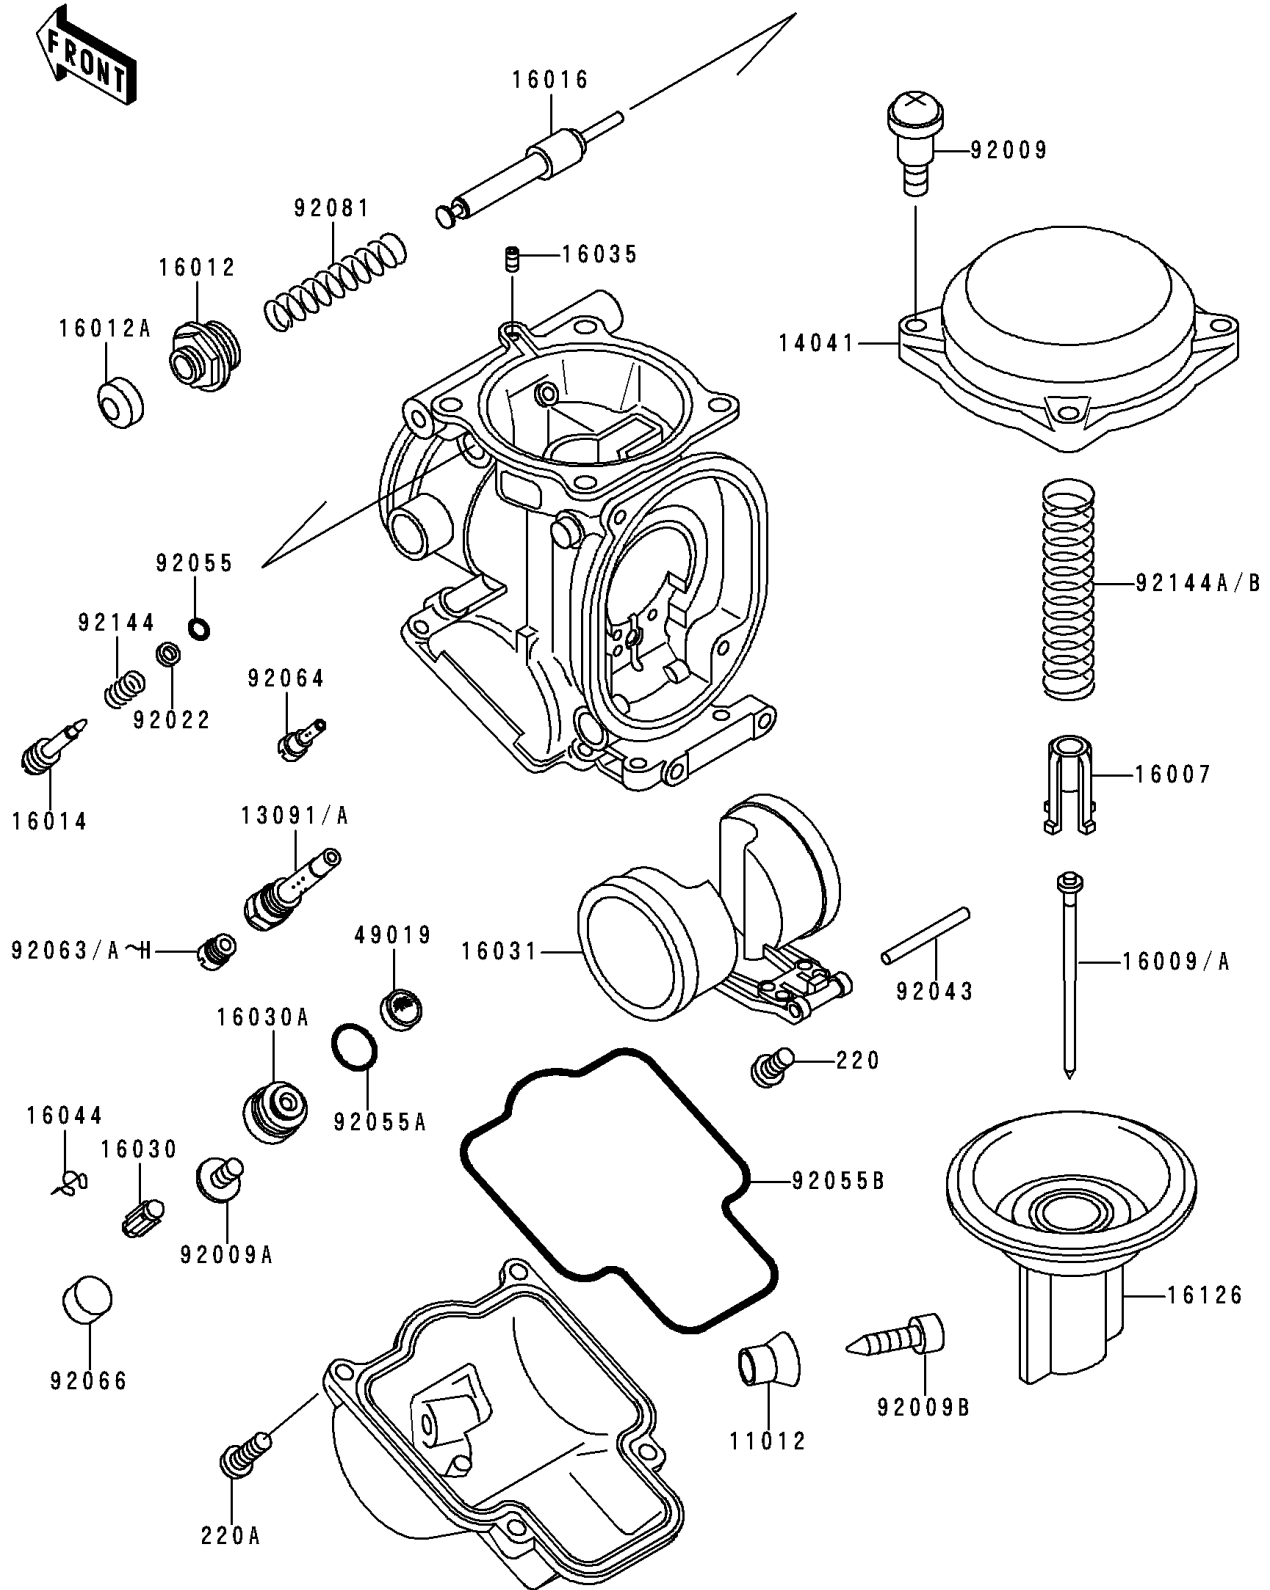

# 1996 Ninja® ZX™-6 PARTS DIAGRAM

Carburetor Parts

E1612

## Carburetor Parts

| ITEM NAME                                | PART NUMBER | QUANTITY |
|--|-------------|----------|
| SPRING,PILOT AIR SCREW (Ref # 92144)     | 92144-1349  | 4        |
| HOLDER,NEEDLE JET (Ref # 13091)          | 13091-1847  | 4        |
| HOLDER,NEEDLE JET (Ref # 13091A)         | 13091-1859  | 4        |
| NEEDLE-JET,N23K (Ref # 16009)            | 16009-1795  | 4        |
| NEEDLE-JET,N1VC (Ref # 16009A)           | 16009-1798  | 4        |
| JET-MAIN,#140 (Ref # 92063)              | 92063-1013  | 4        |
| JET-MAIN,#135 (Ref # 92063B)             | 92063-1014  | 4        |
| JET-MAIN,#142 (Ref # 92063E)             | 92063-1016  | 4        |
| JET-MAIN,#145 (Ref # 92063F)             | 92063-1017  | 4        |
| JET-MAIN,#130 (Ref # 92063G)             | 92063-1075  | 4        |
| JET-MAIN,#132 (Ref # 92063H)             | 92063-1076  | 4        |
| PLUG,PILOT AIR SCREW,6.9X2 (Ref # 92066) | 92066-1051  | 4        |
| SPRING,VACUUM VALVE (Ref # 92144A)       | 92144-1538  | 4        |
| SPRING,VACUUM VALVE (Ref # 92144B)       | 92144-1764  | 4        |