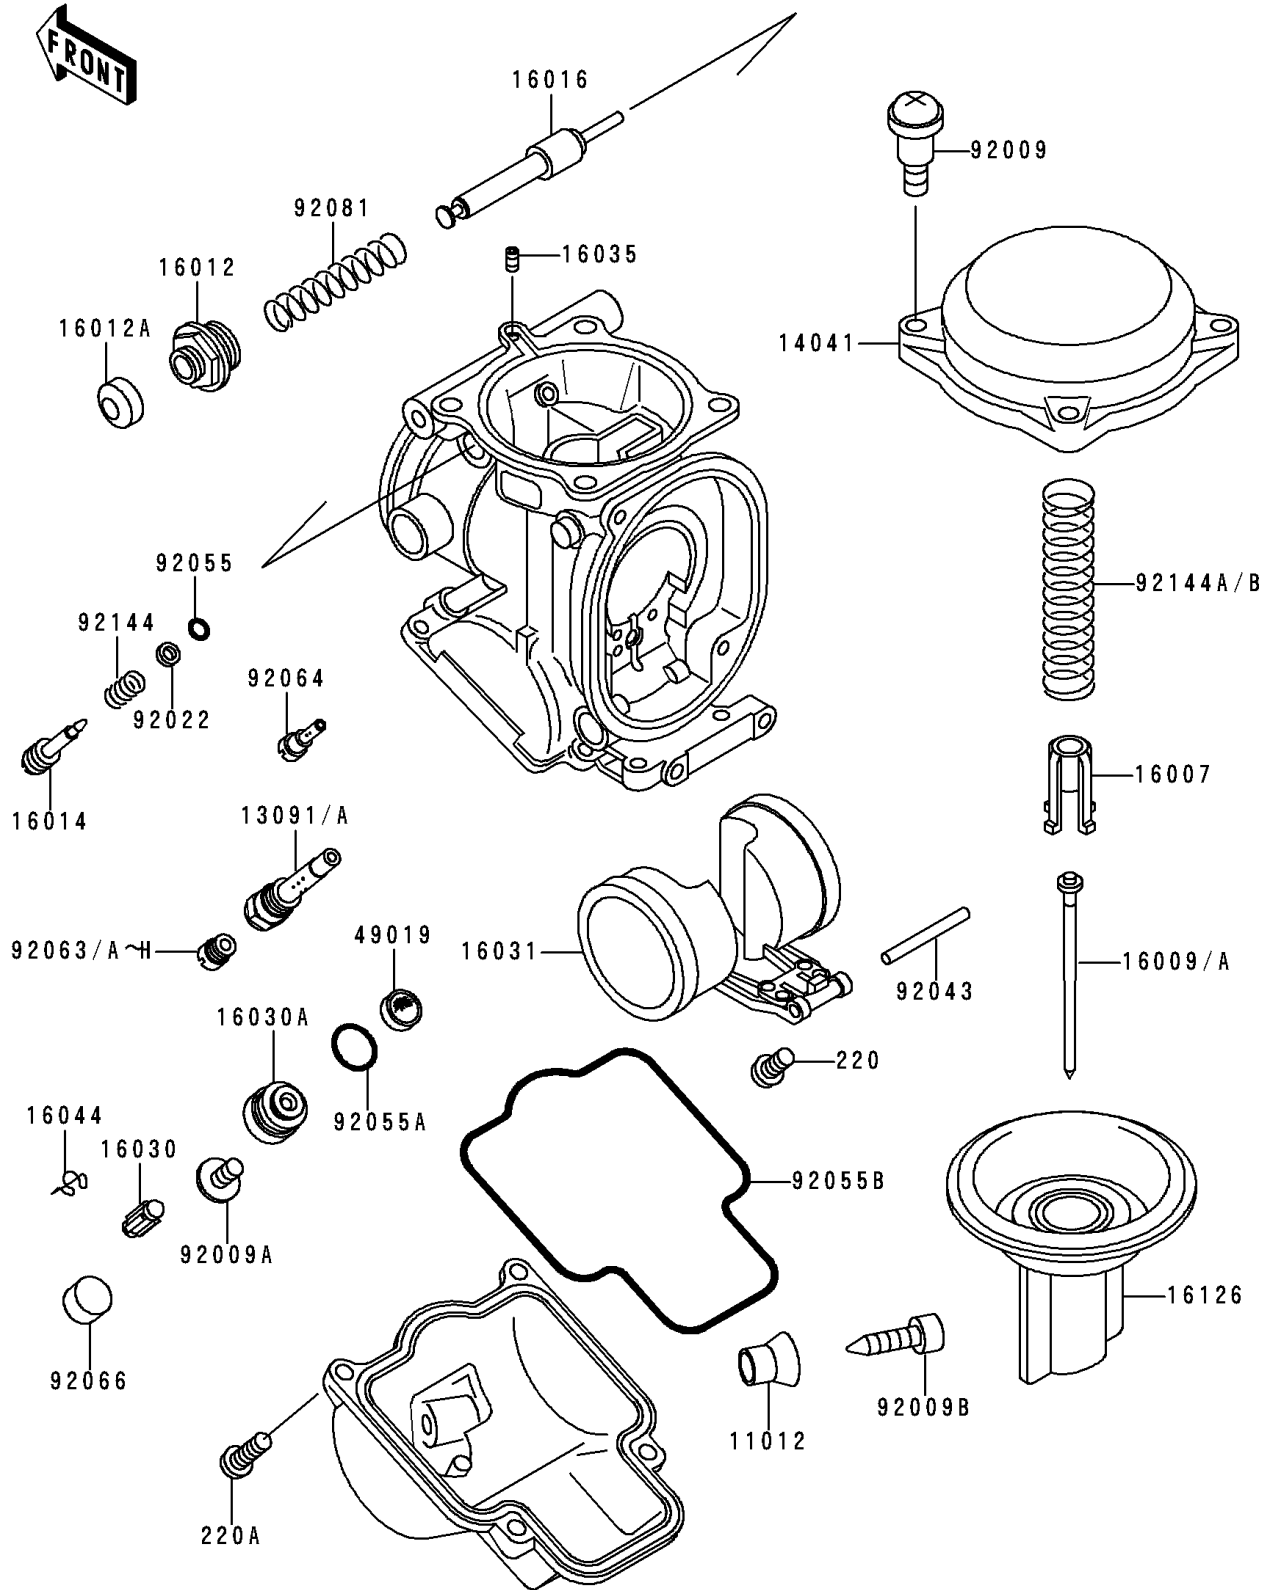

# 1997 Ninja® ZX™-6 PARTS DIAGRAM

## Carburetor Parts

E1612

## Carburetor Parts

ITEM NAME	PART NUMBER	QUANTITY
CAP,DRAIN SCREW (Ref # 11012)	11012-1675	4
HOLDER,NEEDLE JET (Ref # 13091)	13091-1847	4
CAP-CHAMBER,MIXING (Ref # 14041)	14041-1091	4
SEAT-SPRING,VALVE (Ref # 16007)	16007-1117	4
NEEDLE-JET,N23K (Ref # 16009)	16009-1795	4
CAP-STARTER PLUNGER (Ref # 16012)	16012-1051	4
CAP-STARTER PLUNGER (Ref # 16012A)	16012-1052	4
SCREW-PILOT AIR (Ref # 16014)	16014-1064	4
PLUNGER,STARTER (Ref # 16016)	16016-1061	4
VALVE-FLOAT (Ref # 16030)	16030-1007	4
SEAT-VALVE,FLOAT (Ref # 16030A)	16030-1072	4
FLOAT (Ref # 16031)	16031-1070	4
JET-AIR,LEAK (Ref # 16035)	16035-1055	4
CLAMP,FLOAT VALVE (Ref # 16044)	16044-007	4
VALVE,VACUUM (Ref # 16126)	16126-1253	4
FILTER-FUEL,STRAINER (Ref # 49019)	49019-3707	4
SCREW,4X4.4 (Ref # 92009)	92009-1549	15
SCREW,4X8 (Ref # 92009A)	92009-1550	4
SCREW,DRAIN,M6X0.75 (Ref # 92009B)	92009-1551	4
WASHER,PLAIN (Ref # 92022)	92022-1003	4
PIN,FLOAT (Ref # 92043)	92043-1207	4
RING-O,PILOT ADJUST (Ref # 92055)	92055-1002	4
RING-O,VALVE SEAT (Ref # 92055A)	92055-1425	4
RING-O,FLOAT CHAMBER (Ref # 92055B)	92055-1426	4
JET-MAIN,#140 (Ref # 92063A)	92063-1013	4
JET-MAIN,#135 (Ref # 92063C)	92063-1014	4
JET-MAIN,#138 (Ref # 92063D)	92063-1015	4
SCREW-PAN-CROS (Ref # 220)	220D0408	4
SCREW-PAN-CROS (Ref # 220A)	220D0414	16

### Carburetor Parts

ITEM NAME	PART NUMBER	QUANTITY
JET-PILOT,#35 (Ref # 92064)	92064-1101	4
PLUG,PILOT AIR SCREW,6.9X2 (Ref # 92066)	92066-1051	4
SPRING,STARTER PLUNGER (Ref # 92081)	92081-1761	4
SPRING,PILOT AIR SCREW (Ref # 92144)	92144-1349	4
SPRING,VACUUM VALVE (Ref # 92144A)	92144-1538	4
JET-MAIN,#140 (Ref # 92063)	92063-1013	4
JET-MAIN,#135 (Ref # 92063B)	92063-1014	4
JET-MAIN,#142 (Ref # 92063E)	92063-1016	4
JET-MAIN,#145 (Ref # 92063F)	92063-1017	4
JET-MAIN,#130 (Ref # 92063G)	92063-1075	4
JET-MAIN,#132 (Ref # 92063H)	92063-1076	4