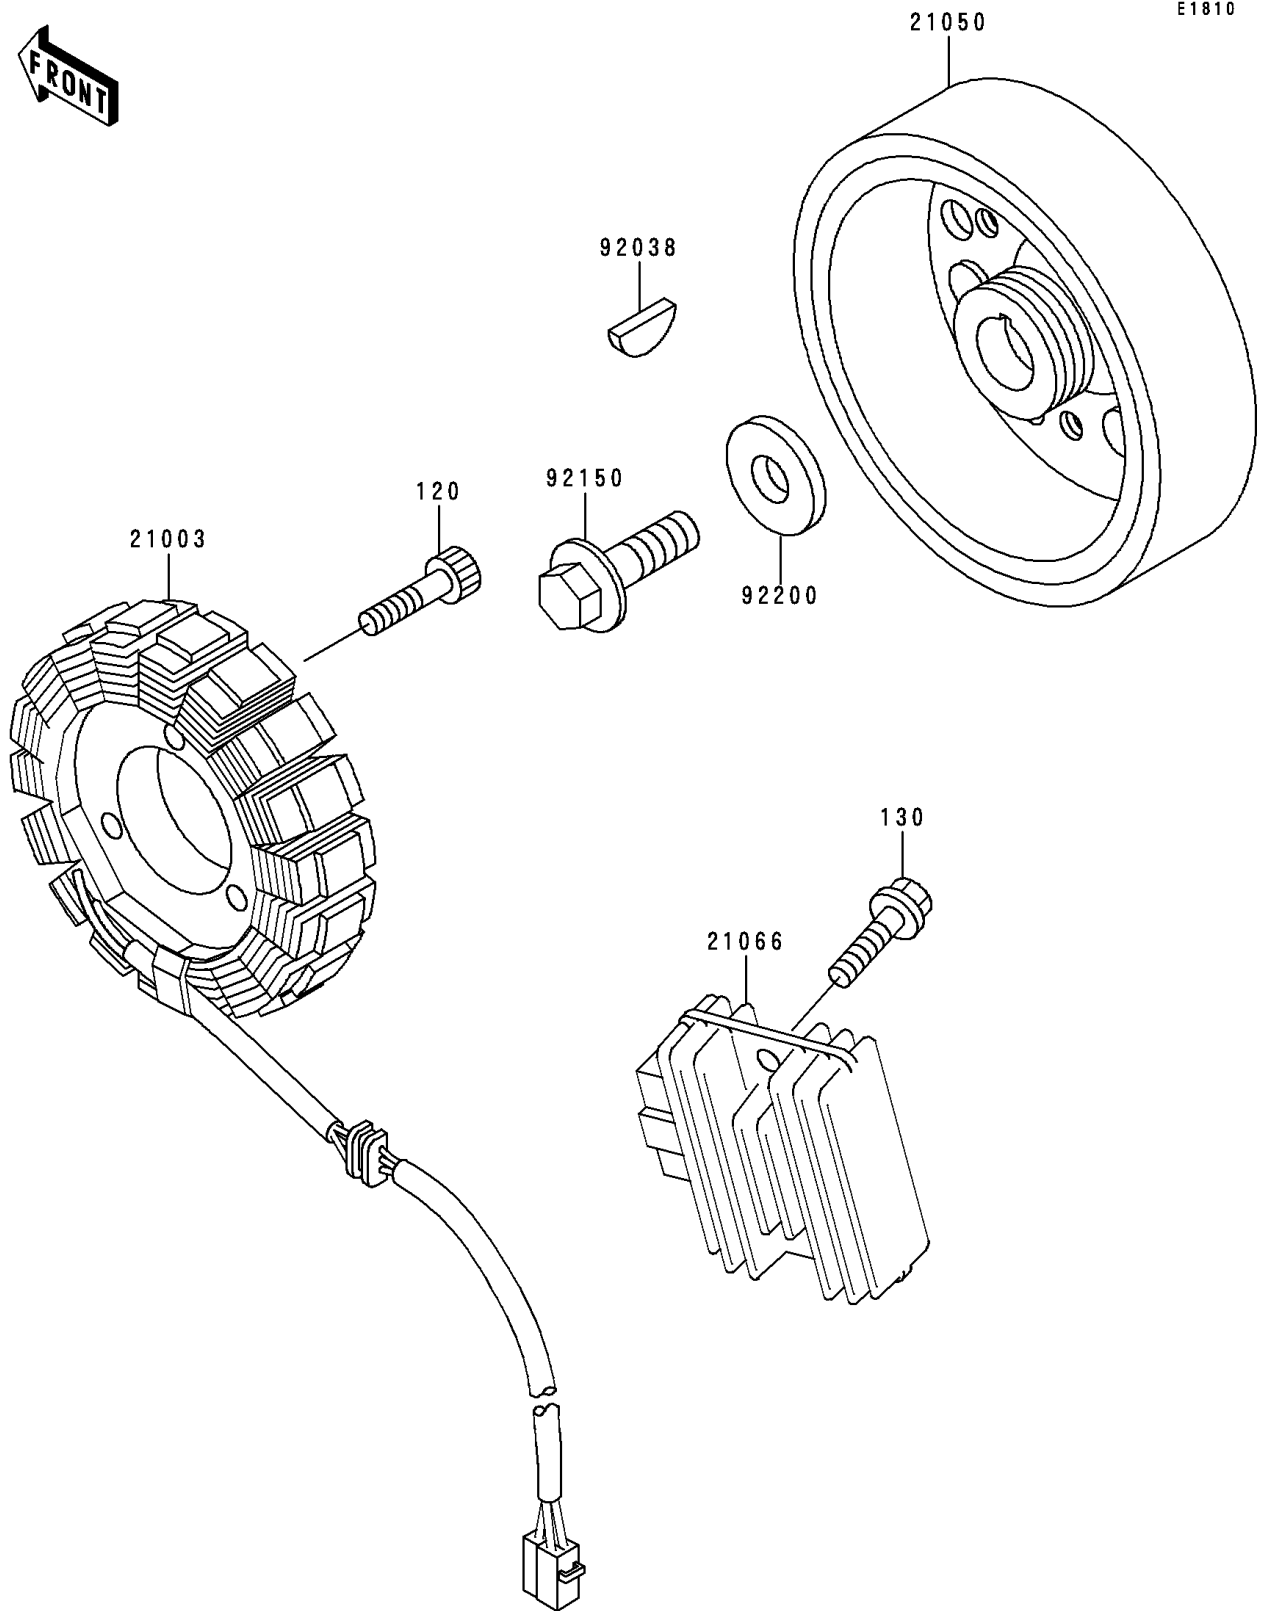

# 1996 Ninja® ZX™-6 PARTS DIAGRAM

Generator

# 1996 Ninja® ZX™-6 PARTS LIST

## Generator

| ITEM NAME                       | PART NUMBER | QUANTITY |
|---------------------------------|-------------|----------|
| BOLT-SOCKET,6X25 (Ref # 120)    | 120P0625    | 3        |
| BOLT-FLANGED (Ref # 130)        | 130H0620    | 2        |
| STATOR (Ref # 21003)            | 21003-1214  | 1        |
| FLYWHEEL (Ref # 21050)          | 21050-1146  | 1        |
| REGULATOR-VOLTAGE (Ref # 21066) | 21066-1089  | 1        |
| KEY,WOODRUFF (Ref # 92038)      | 92038-001   | 1        |
| BOLT,10X32 (Ref # 92150)        | 92150-1134  | 1        |
| WASHER,10X30X4 (Ref # 92200)    | 92200-1185  | 1        |