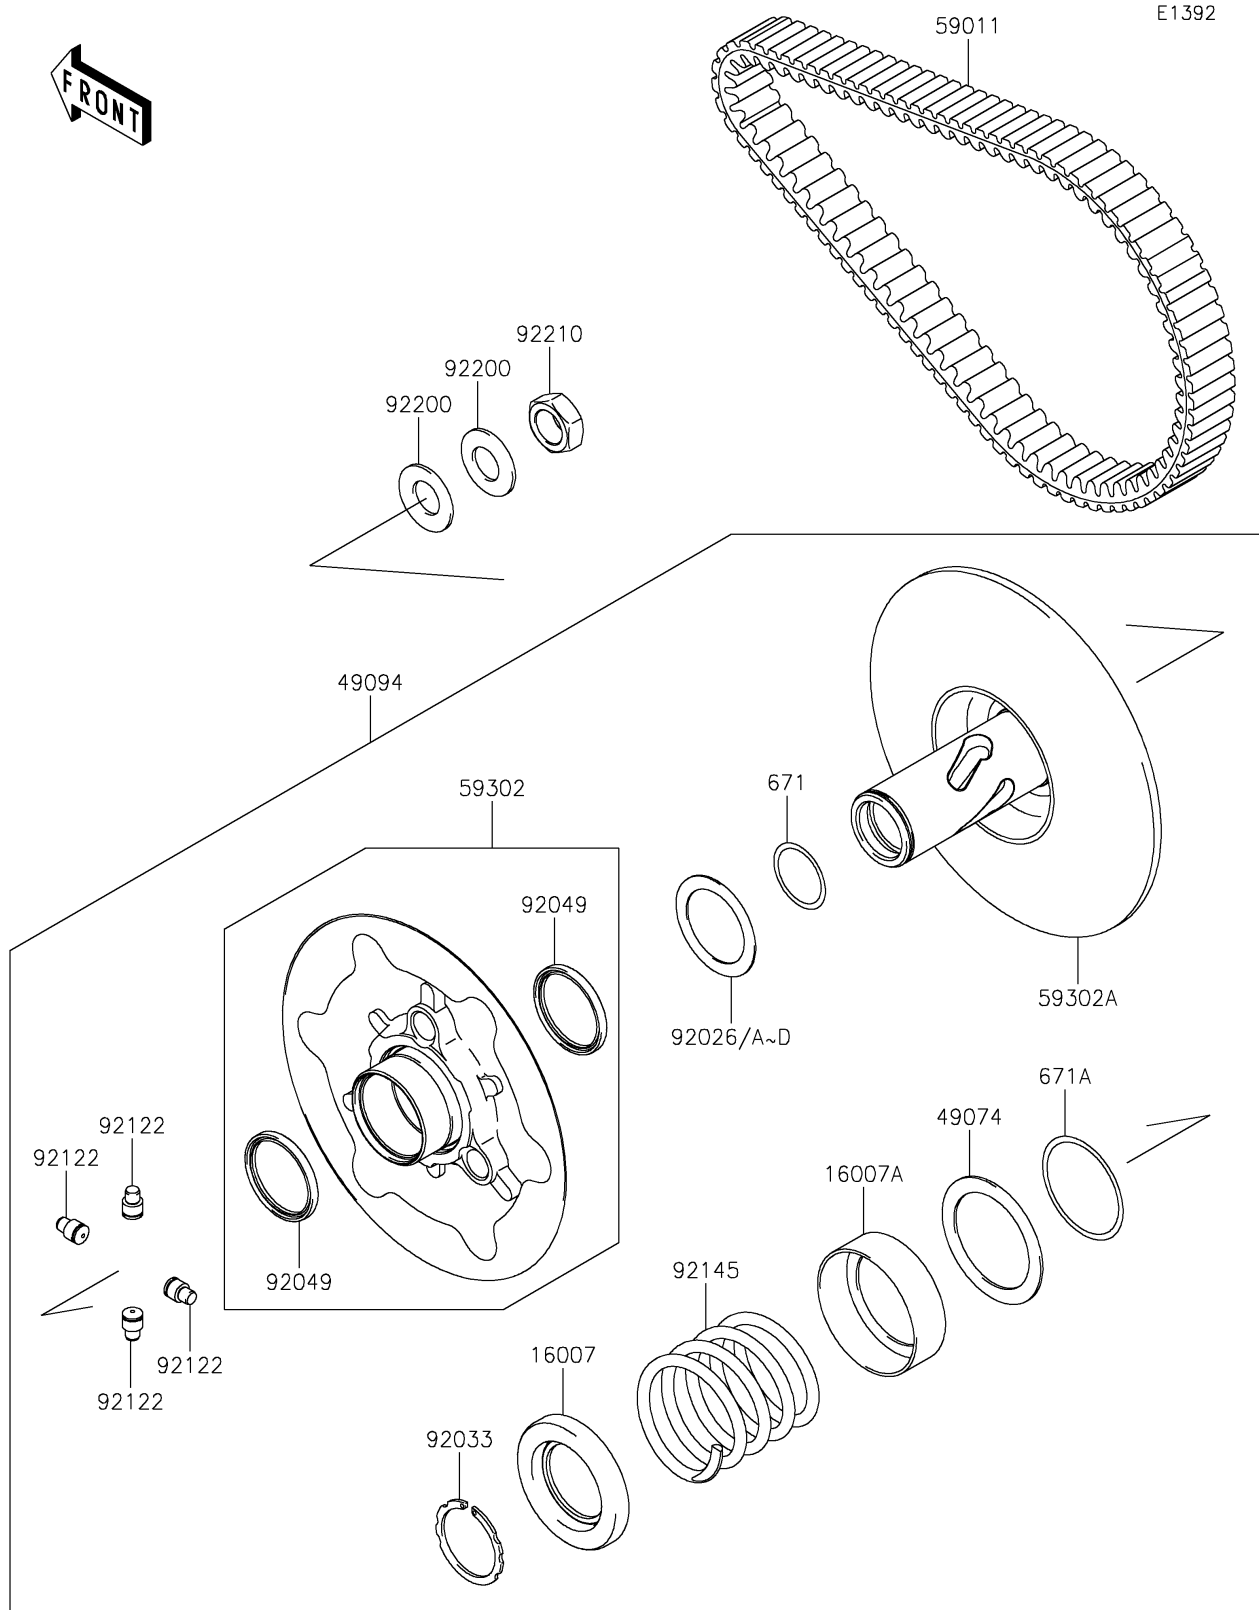

2025 BRUTE FORCE® 750 LE EPS PARTS DIAGRAM

Driven Converter/Drive Belt

2025 BRUTE FORCE® 750 LE EPS PARTS LIST

Driven Converter/Drive Belt

ITEM NAME	PART NUMBER	QUANTITY
SEAT-SPRING (Ref # 16007)	16007-1203	1
SEAT-SPRING,SHEAVE MOVABLE (Ref # 16007A)	16007-1221	1
PLATE-THRUST (Ref # 49074)	49074-1055	1
CONVERTER-ASSY-DRIVEN (Ref # 49094)	49094-0051	1
BELT,CVT (Ref # 59011)	59011-0019	1
SHEAVE-COMP,MOVABLE (Ref # 59302)	59302-0039	1
SHEAVE-COMP,FIXED (Ref # 59302A)	59302-0077	1
SPACER,T=0.30 (Ref # 92026)	92026-0034	AR
SPACER,T=1.00 (Ref # 92026A)	92026-1565	AR
SPACER,T=0.60 (Ref # 92026B)	92026-1569	AR
SPACER,T=1.40 (Ref # 92026C)	92026-1570	AR
SPACER,T=0.80 (Ref # 92026D)	92026-1617	AR
RING-SNAP (Ref # 92033)	92033-1317	1
SEAL-OIL (Ref # 92049)	92049-1528	2
ROLLER (Ref # 92122)	92122-1209	4
SPRING,PURPLE (Ref # 92145)	92145-1499	1
WASHER (Ref # 92200)	92200-1505	2
NUT,18MM (Ref # 92210)	92210-1367	1
O RING (Ref # 671)	671D2530	1
O RING (Ref # 671A)	671D2550	1