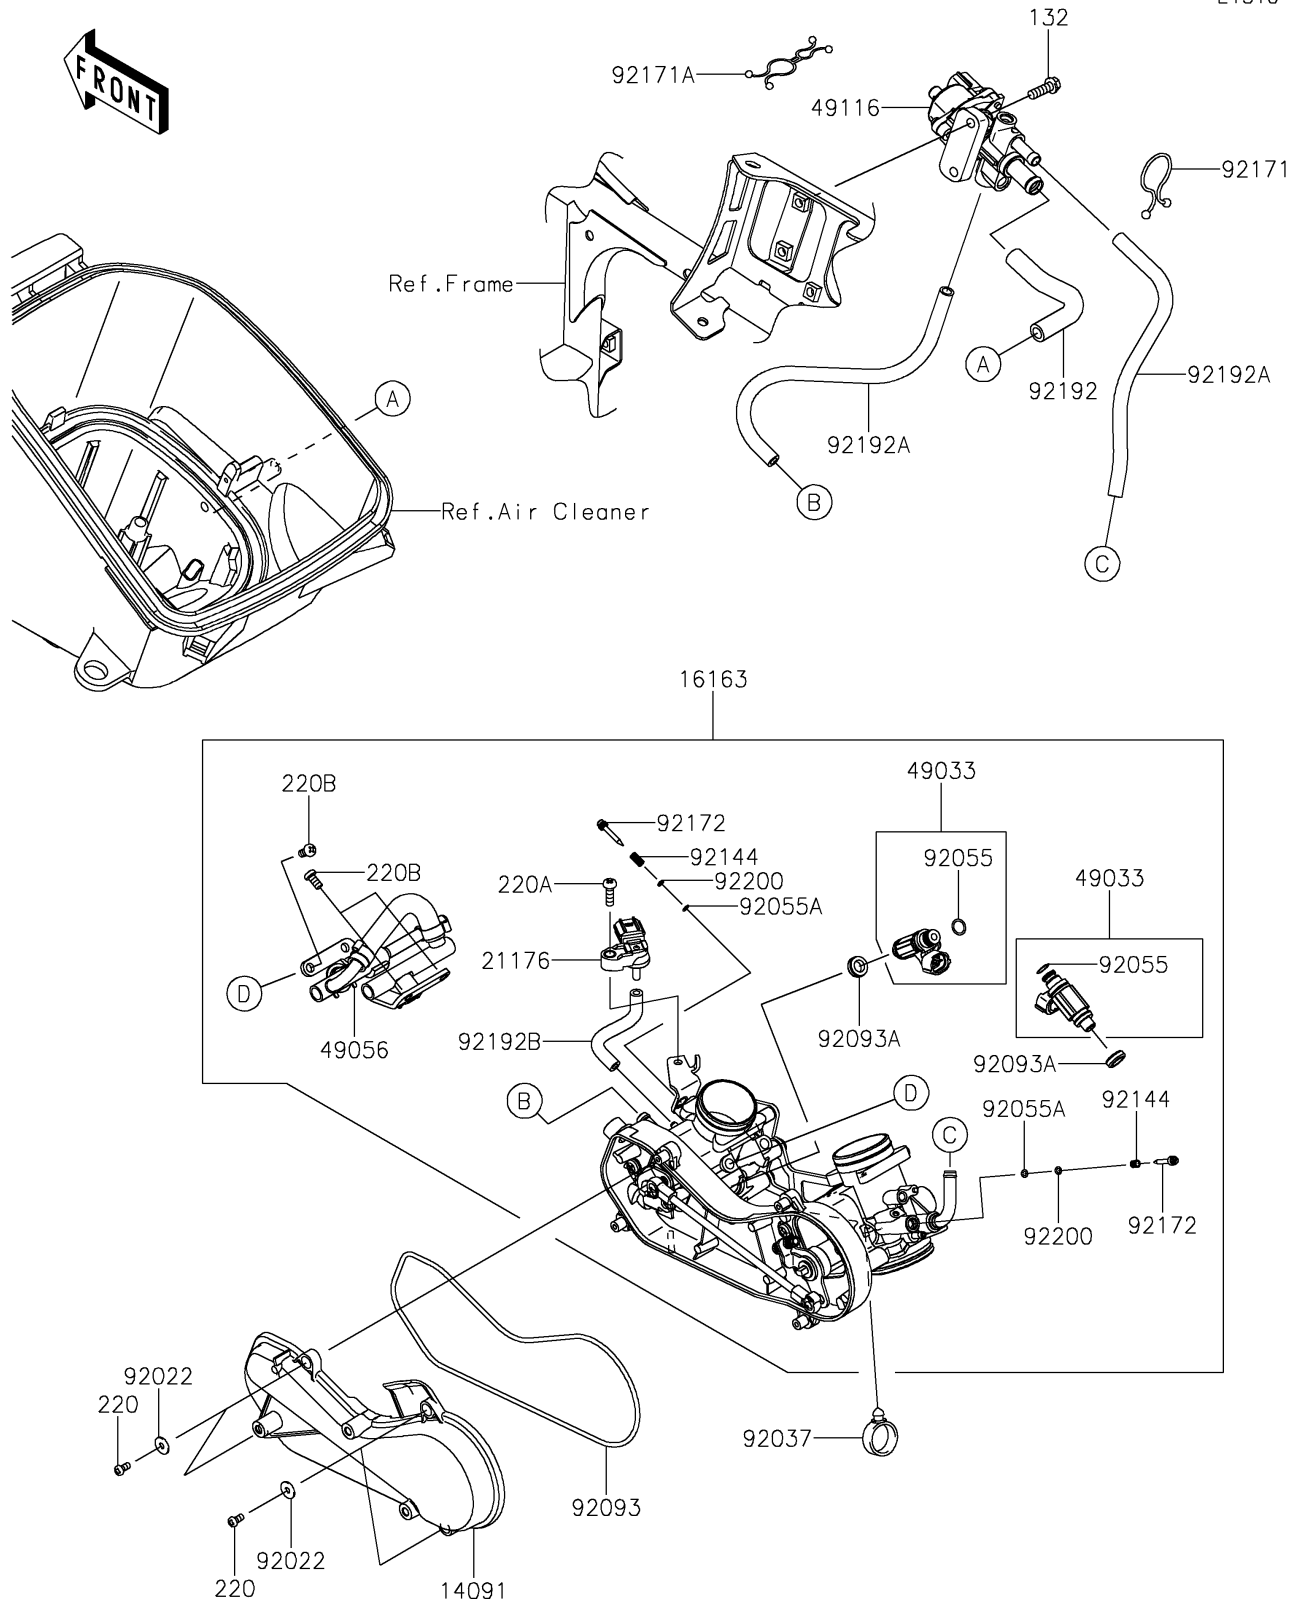

2025 BRUTE FORCE® 750 LE EPS PARTS DIAGRAM

Throttle

E1510

2025 BRUTE FORCE® 750 LE EPS PARTS LIST

Throttle

ITEM NAME	PART NUMBER	QUANTITY
COVER,THROTTLE LINK (Ref # 14091)	14091-1731	1
THROTTLE-ASSY (Ref # 16163)	16163-0792	1
SENSOR,PRESSURE (Ref # 21176)	21176-0906	1
NOZZLE-INJECTION (Ref # 49033)	49033-0011	2
PIPE-INJECTION (Ref # 49056)	49056-0034	1
VALVE-ASSY,ISC (Ref # 49116)	49116-0021	1
WASHER,5.2X13X1 (Ref # 92022)	92022-1380	4
CLAMP,HOSE (Ref # 92037)	92037-1827	1
RING-O,INJECTION NOZZLE (Ref # 92055)	92055-1622	2
RING-O,AIR SCREW (Ref # 92055A)	92055-1658	2
SEAL (Ref # 92093)	92093-0082	1
SEAL (Ref # 92093A)	92093-0127	2
SPRING,THROTTLE STOP SCREW (Ref # 92144)	92144-1674	2
CLAMP (Ref # 92171)	92171-1185	1
CLAMP (Ref # 92171A)	92171-1438	1
SCREW (Ref # 92172)	92172-0156	2
TUBE (Ref # 92192)	92192-0437	1
TUBE (Ref # 92192A)	92192-0439	2
TUBE (Ref # 92192B)	92192-0914	1
WASHER,PILOT AIR SCREW (Ref # 92200)	92200-1564	2
BOLT-FLANGED-SMALL,6X18 (Ref # 132)	132BD0618	2
SCREW-PAN-CROS,4X8 (Ref # 220)	220AA0408	4
SCREW-PAN-CROS,5X16 (Ref # 220A)	220AA0516	1
SCREW-PAN-CROS,6X12 (Ref # 220B)	220D0612	4