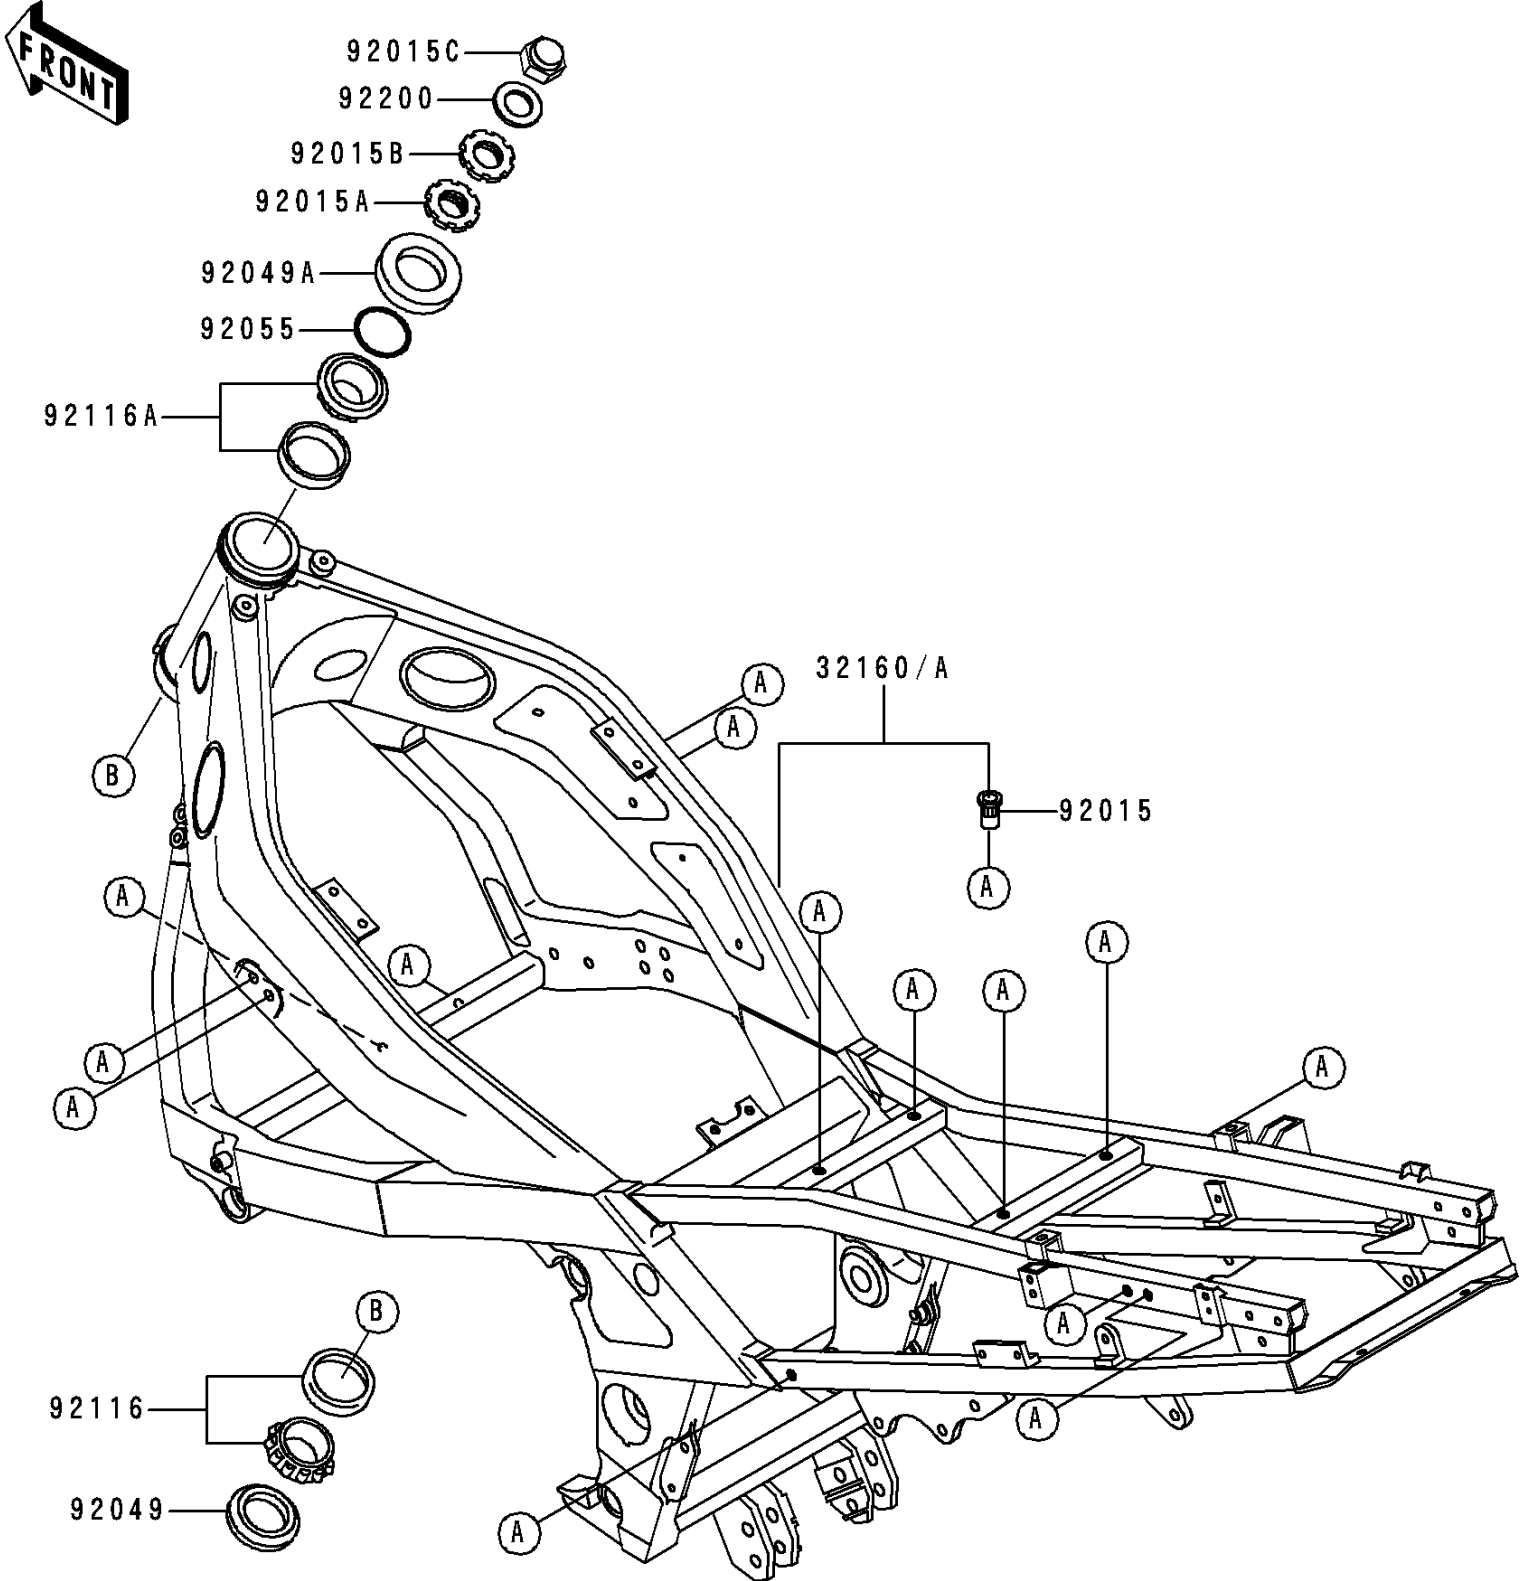

# 1997 Ninja® ZX™-6 PARTS DIAGRAM

Frame

F 2120

# 1997 Ninja® ZX™ -6 PARTS LIST

## Frame

ITEM NAME	PART NUMBER	QUANTITY
NUT,POP,6MM,L=15 (Ref # 92015)	92015-1791	14
NUT,25MM (Ref # 92015A)	92015-1803	1
NUT,25MM (Ref # 92015B)	92015-1810	1
NUT,CAP,22MM (Ref # 92015C)	92015-1873	1
SEAL-OIL,XMHE36X52X4J (Ref # 92049)	92049-1162	1
SEAL-OIL,XXMH33 70 6.4J-A (Ref # 92049A)	92049-1313	1
RING-O,ID=24.5 (Ref # 92055)	92055-1459	1
BEARING-ROLLER,HR320/28XJ (Ref # 92116)	92116-1009	1
BEARING-ROLLER,HI-CAP32005JR-1 (Ref # 92116A)	92116-1056	1
WASHER,22.5X36X3.2 (Ref # 92200)	92200-1126	1
FRAME-COMP,AL,SILVER NO.35 (Ref # 32160)	32160-1387-TX	1
FRAME-COMP,AL,SILVER NO.35 (Ref # 32160A)	32160-1387-VZ	1