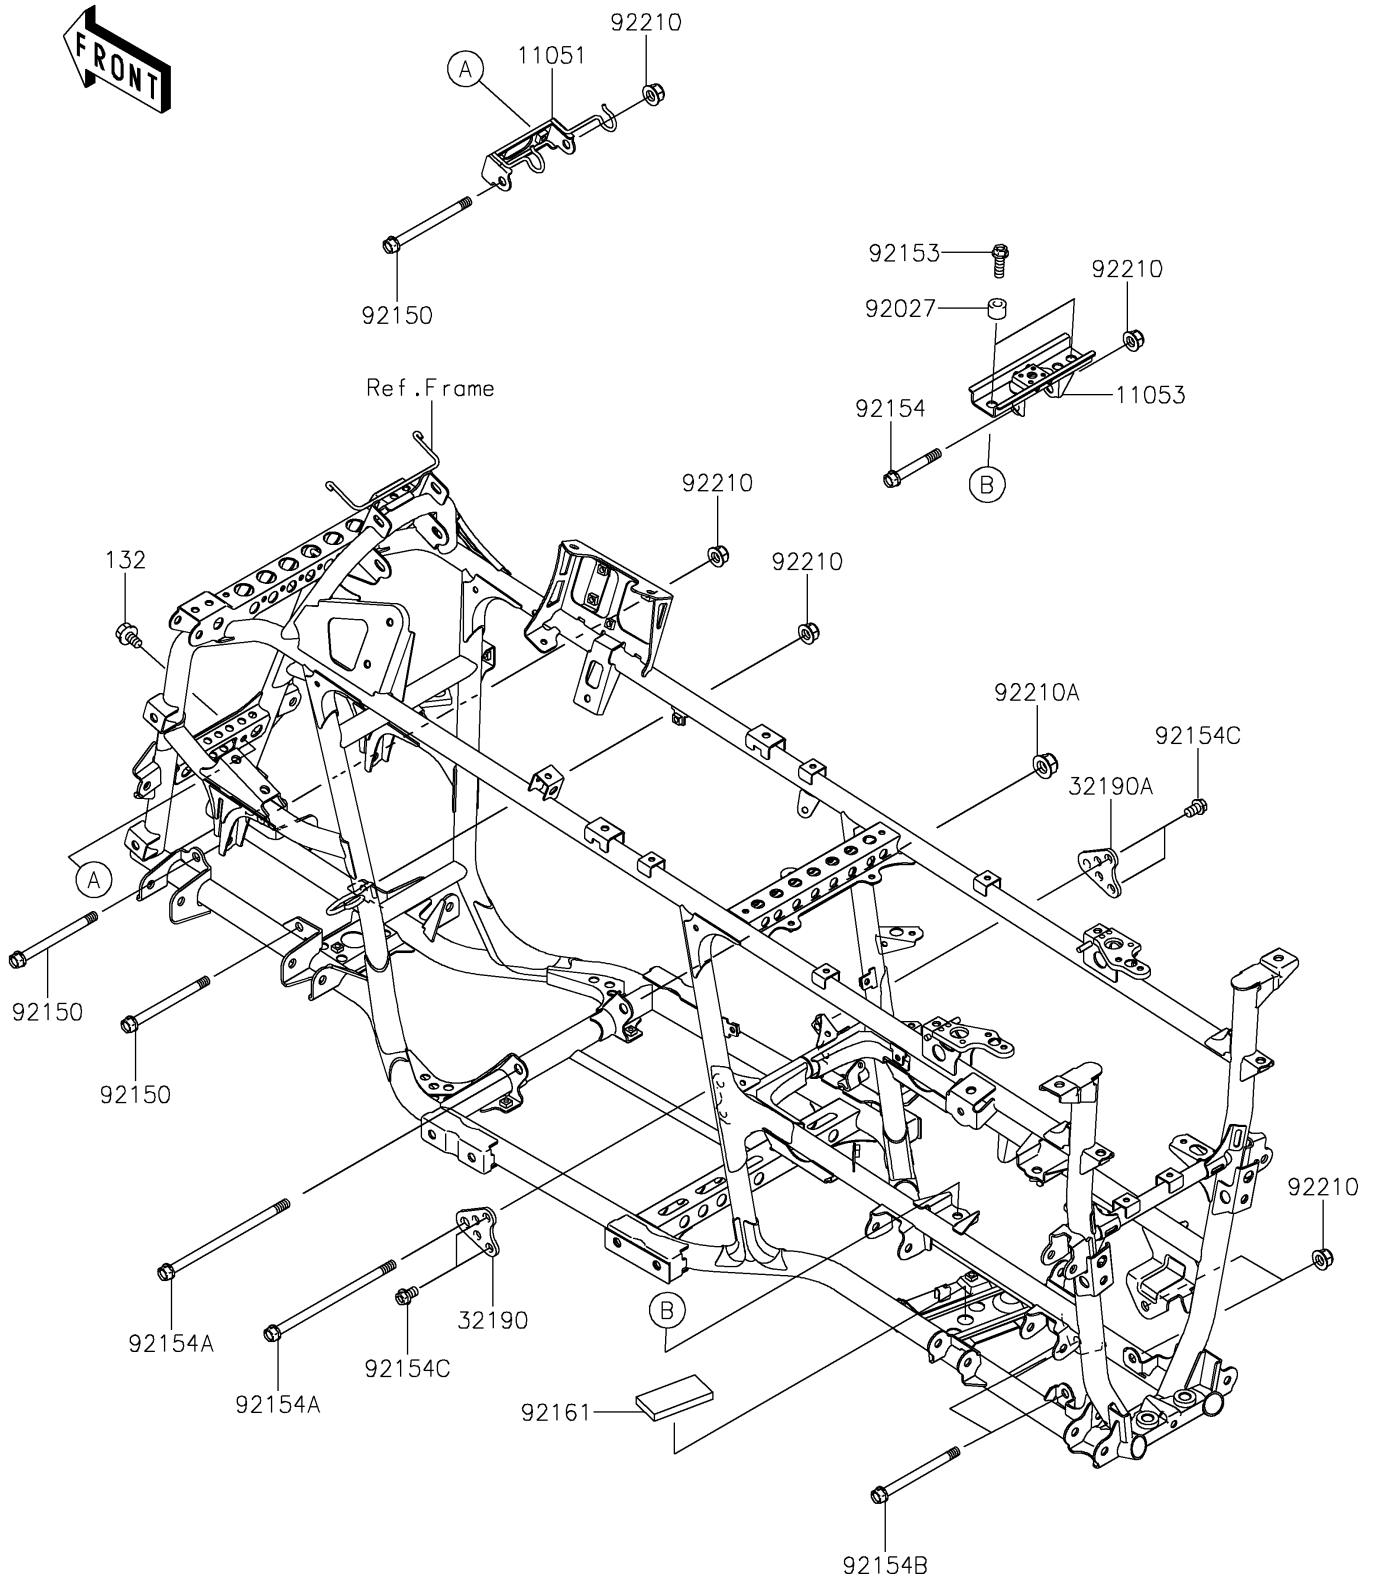

2024 BRUTE FORCE® 750 LE EPS PARTS DIAGRAM

Engine Mount

F2122

2024 BRUTE FORCE® 750 LE EPS PARTS LIST

Engine Mount

ITEM NAME	PART NUMBER	QUANTITY
BRACKET,FRONT DIFF (Ref # 11051)	11051-1929	1
BRACKET,REAR DIFF,TOP (Ref # 11053)	11053-1592	1
BRACKET-ENGINE,RR,UPP,LH (Ref # 32190)	32190-0059	1
BRACKET-ENGINE,RR,UPP,RH (Ref # 32190A)	32190-0060	1
COLLAR,FRONT AXLE,L=14.5 (Ref # 92027)	92027-1472	2
BOLT,FLANGED,10X120 (Ref # 92150)	92150-1642	3
BOLT,10X30 (Ref # 92153)	92153-0908	2
BOLT,FLANGED,10X70 (Ref # 92154)	92154-0894	1
BOLT,FLANGED,12X190 (Ref # 92154A)	92154-1518	2
BOLT,FLANGED,10X120 (Ref # 92154B)	92154-1519	2
BOLT,FLANGED,10X16 (Ref # 92154C)	92154-1520	4
DAMPER (Ref # 92161)	92161-0215	1
NUT,LOCK,FLANGED,10MM (Ref # 92210)	92210-1081	6
NUT,LOCK,FLANGED,12MM (Ref # 92210A)	92210-1150	1
BOLT-FLANGED-SMALL,8X14 (Ref # 132)	132BA0814	2