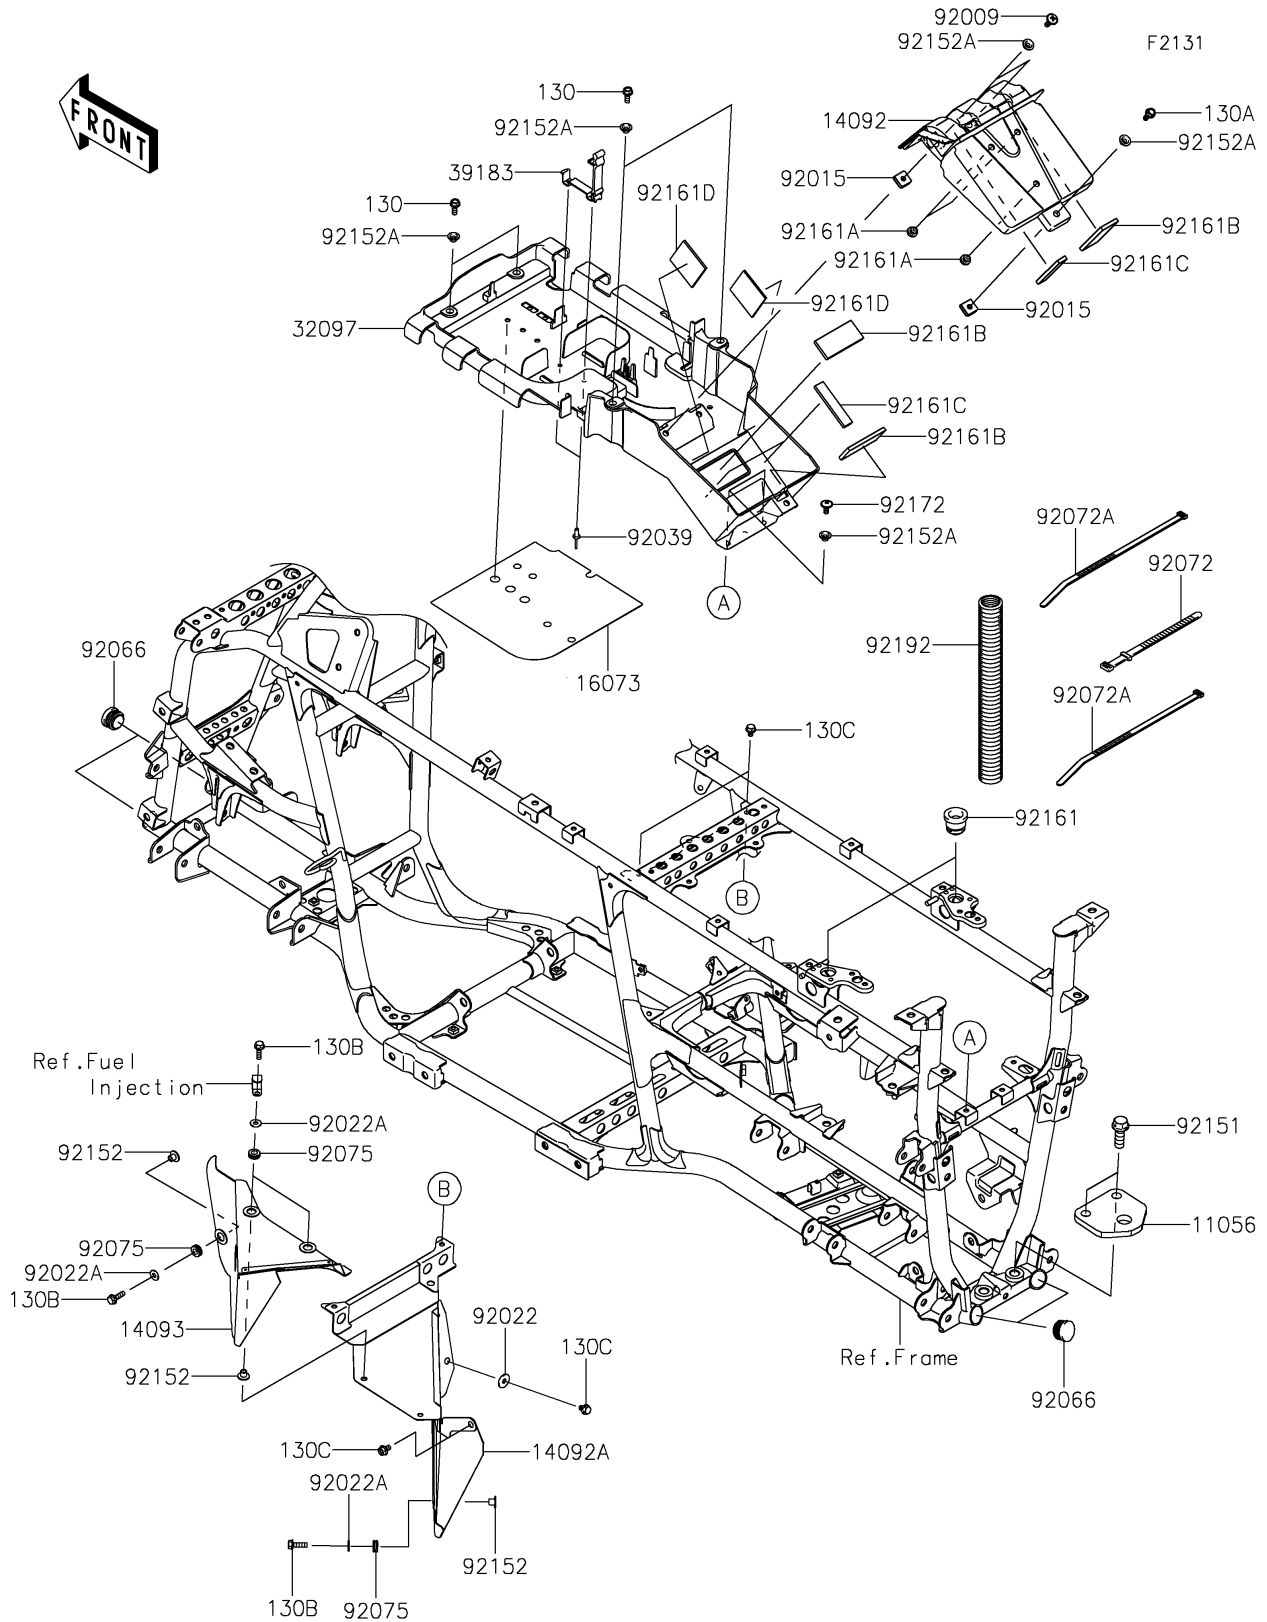

# 2024 BRUTE FORCE® 750 LE EPS PARTS DIAGRAM

## Frame Fittings

### Frame Fittings

ITEM NAME	PART NUMBER	QUANTITY
BRACKET,TRAILER HITCH (Ref # 11056)	11056-0299	1
COVER,BATTERY (Ref # 14092)	14092-0189	1
COVER,HEAT GUARD,FR (Ref # 14092A)	14092-0897	1
COVER,HEAT GUARD (Ref # 14093)	14093-0021	1
INSULATOR,BATTERY CASE (Ref # 16073)	16073-0809	1
CASE-BATTERY (Ref # 32097)	32097-0577	1
BAND-ASSY,TOOL BAG (Ref # 39183)	39183-1065	1
SCREW,6X20 (Ref # 92009)	92009-1289	2
NUT,6MM (Ref # 92015)	92015-1094	3
WASHER,6.5X20X1.6 (Ref # 92022)	92022-1804	1
WASHER,6.2X15X1.2 (Ref # 92022A)	92022-2373	4
RIVET,4.8MM (Ref # 92039)	92039-3719	2
PLUG (Ref # 92066)	92066-0036	4
BAND,L=186 (Ref # 92072)	92072-056	1
BAND,L=292.1 (Ref # 92072A)	92072-3509	2
DAMPER (Ref # 92075)	92075-2097	4
BOLT,FLANGED,12X35 (Ref # 92151)	92151-1903	2
COLLAR,6.3X8.3X9.2 (Ref # 92152)	92152-0237	4
COLLAR,6.3X8.3X7.2 (Ref # 92152A)	92152-1865	9
DAMPER (Ref # 92161)	92161-0048	2
DAMPER (Ref # 92161A)	92161-1084	3
DAMPER,30X70X5 (Ref # 92161B)	92161-1127	3
DAMPER,15X70X5 (Ref # 92161C)	92161-1380	3
DAMPER,50X50X3 (Ref # 92161D)	92161-1386	2
SCREW,6X14 (Ref # 92172)	92172-0401	2
TUBE,CORRUGATED,25.5X32.25X300 (Ref # 92192)	92192-1042	1
BOLT-FLANGED,6X16 (Ref # 130)	130BA0616	4
BOLT-FLANGED,6X18 (Ref # 130A)	130BA0618	1
BOLT-FLANGED,6X20 (Ref # 130B)	130BA0620	4

### Frame Fittings

ITEM NAME	PART NUMBER	QUANTITY
BOLT-FLANGED,6X10 (Ref # 130C)	130BD0610	4