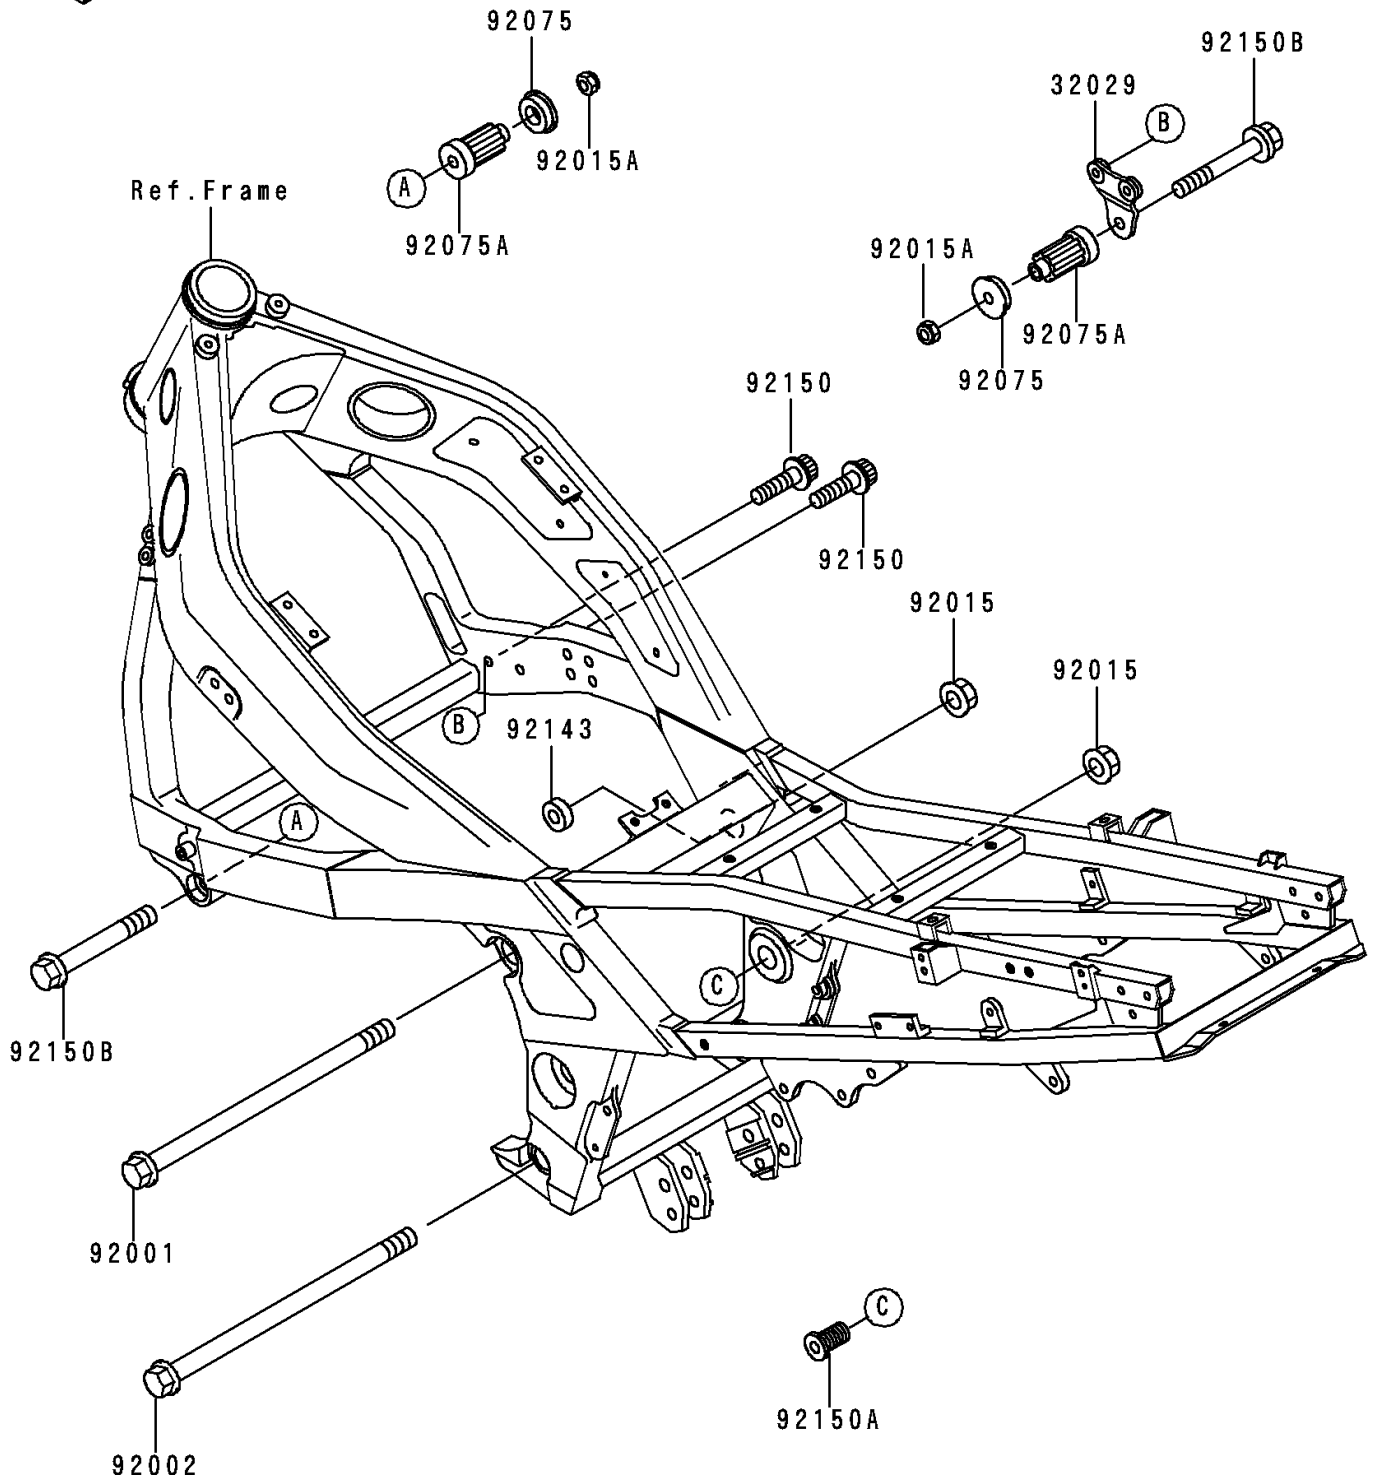

# 1997 Ninja® ZX™-6 PARTS DIAGRAM

## Frame Fittings

F 2131

## 1997 Ninja® ZX™ -6 PARTS LIST

### Frame Fittings

ITEM NAME	PART NUMBER	QUANTITY
BRACKET-ENGINE,FR,RH (Ref # 32029)	32029-1888	1
BOLT,FLANGED,10X145 (Ref # 92001)	92001-1835	1
BOLT,FLANGED,10X220 (Ref # 92002)	92002-1197	1
NUT,FLANGED,10MM (Ref # 92015)	92015-1180	2
NUT,LOCK,10MM,BLACK (Ref # 92015A)	92015-1189	2
DAMPER,ENGINE MOUNT,SIDE (Ref # 92075)	92075-1274	2
DAMPER,ENGINE MOUNT,MAIN (Ref # 92075A)	92075-1739	2
COLLAR,ENGINE MOUNT (Ref # 92143)	92143-1664	1
BOLT,SOCKET,8X20 (Ref # 92150)	92150-1155	2
BOLT,20X30 (Ref # 92150A)	92150-1264	1
BOLT,FLANGED,10X87 (Ref # 92150B)	92150-1804	2