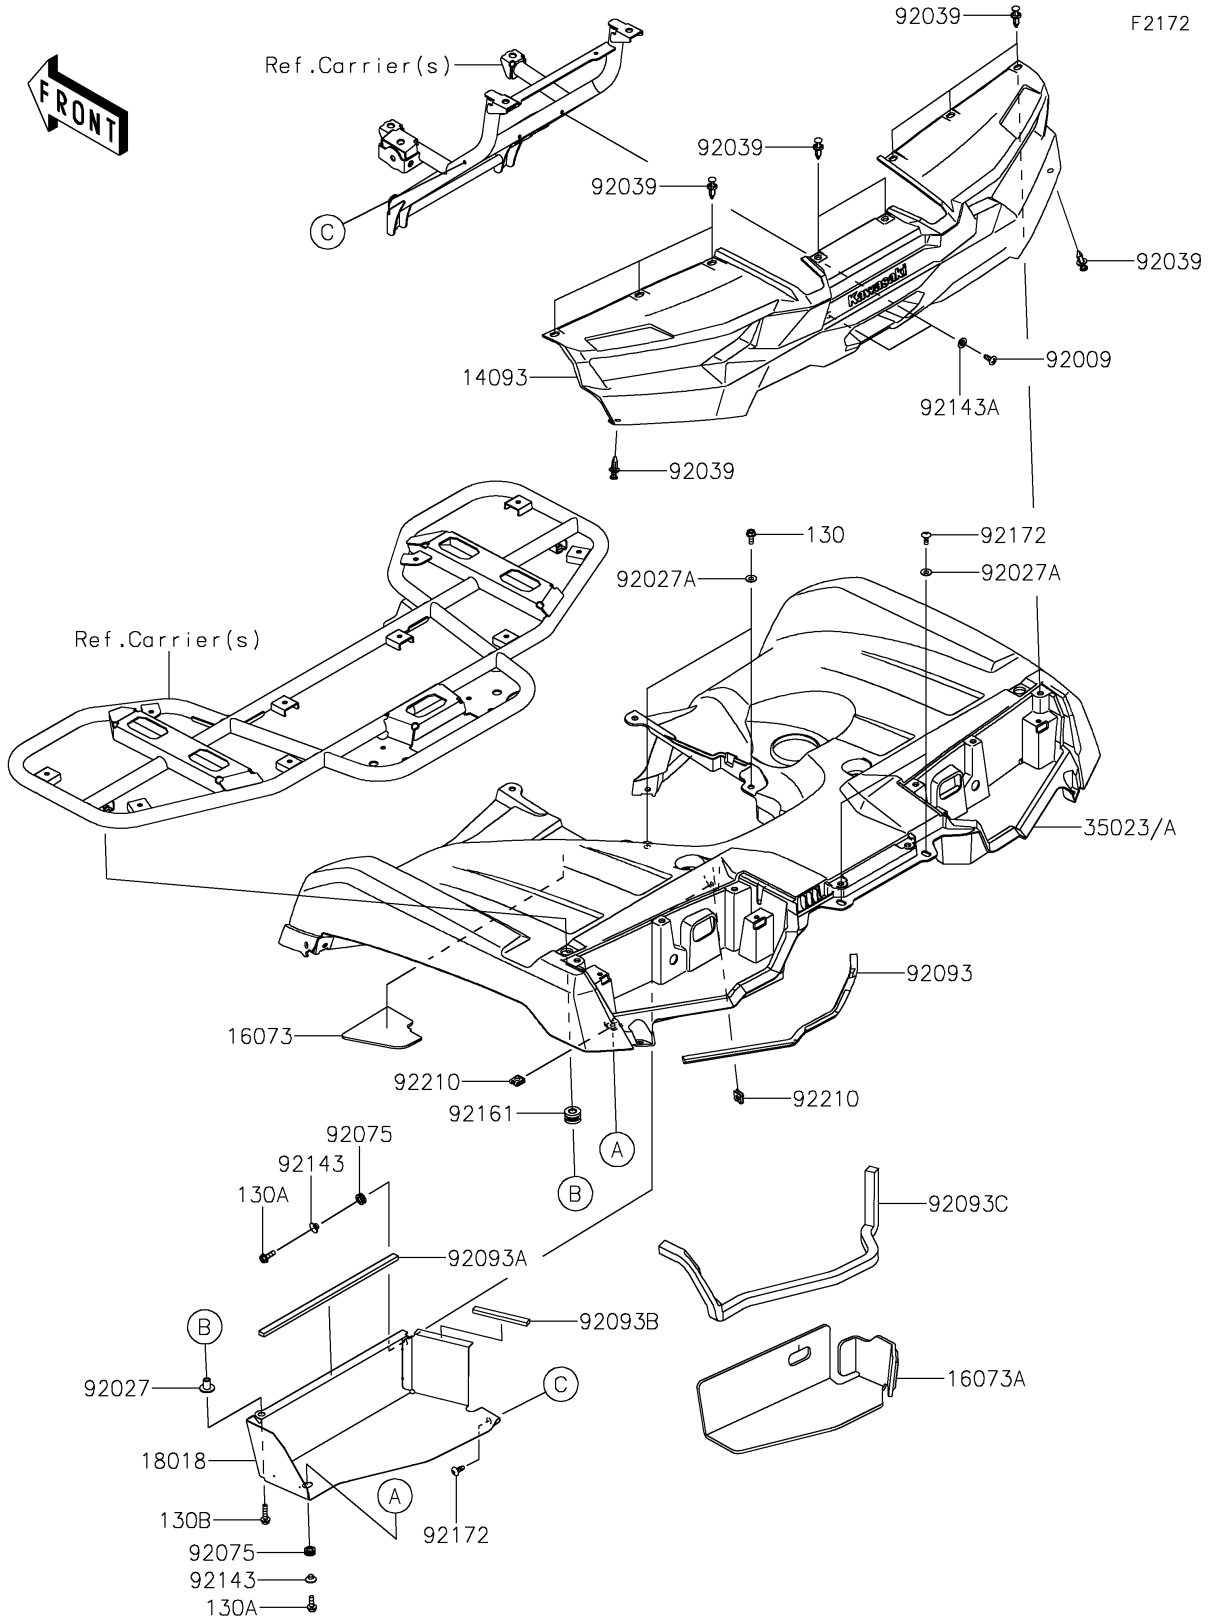

2025 BRUTE FORCE® 750 LE EPS PARTS DIAGRAM

Rear Fender(s)

2025 BRUTE FORCE® 750 LE EPS PARTS LIST

Rear Fender(s)

ITEM NAME	PART NUMBER	QUANTITY
COVER,RR (Ref # 14093)	14093-1509	1
INSULATOR (Ref # 16073)	16073-0926	1
INSULATOR,HEAT GUARD (Ref # 16073A)	16073-0951	1
PLATE-HEAT GUARD (Ref # 18018)	18018-0649	1
FENDER-REAR,C.C.GRAY (Ref # 35023)	35023-0499-66Z	1
FENDER-REAR,P.M.S.GREEN (Ref # 35023A)	35023-0499-72R	1
SCREW,TAPPING,6X16 (Ref # 92009)	92009-1166	2
COLLAR,L=16.1 (Ref # 92027)	92027-1847	2
COLLAR (Ref # 92027A)	92027-4020	4
RIVET (Ref # 92039)	92039-0776	10
DAMPER (Ref # 92075)	92075-1947	2
SEAL,10X8X370 (Ref # 92093)	92093-0801	1
SEAL,10X6X285 (Ref # 92093A)	92093-0802	1
SEAL,10X6X90 (Ref # 92093B)	92093-0803	1
SEAL,15X15X615 (Ref # 92093C)	92093-0804	1
COLLAR (Ref # 92143)	92143-1057	2
COLLAR (Ref # 92143A)	92143-1087	2
DAMPER (Ref # 92161)	92161-0106	2
SCREW,TAPPING,6X16 (Ref # 92172)	92172-0739	3
NUT (Ref # 92210)	92210-0754	2
BOLT-FLANGED,6X16 (Ref # 130)	130BA0616	2
BOLT-FLANGED,6X18 (Ref # 130A)	130BA0618	2
BOLT-FLANGED,6X25 (Ref # 130B)	130BA0625	2