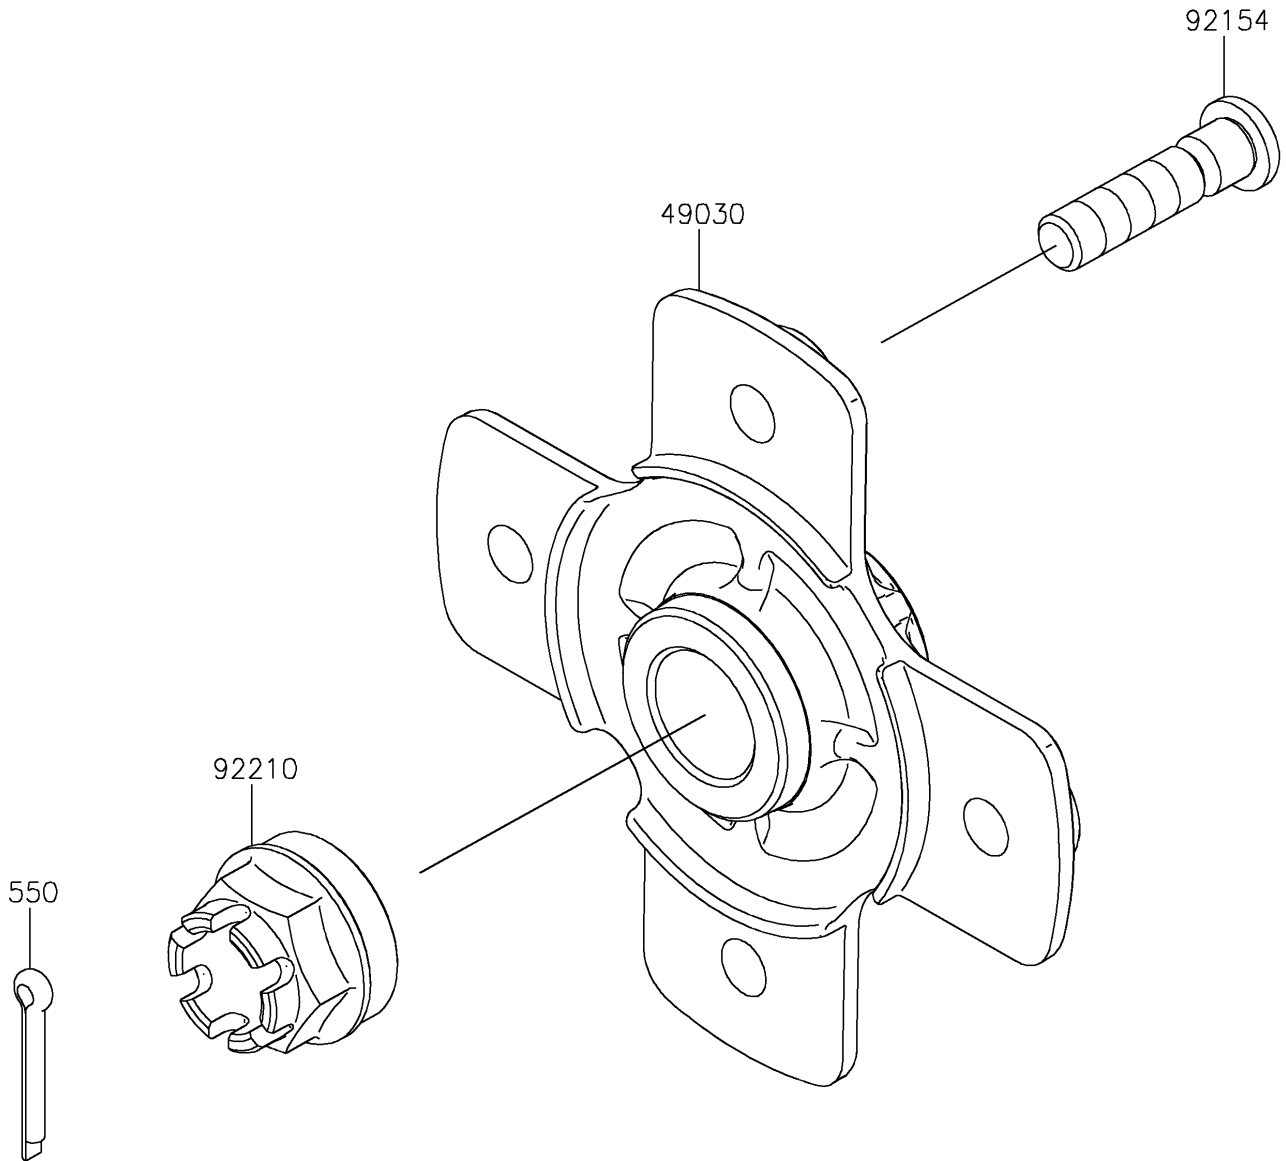

2024 BRUTE FORCE[®] 750 LE EPS PARTS DIAGRAM

Rear Hub

F2240

2024 BRUTE FORCE® 750 LE EPS PARTS LIST

Rear Hub

ITEM NAME	PART NUMBER	QUANTITY
HUB,RR (Ref # 49030)	49030-0034	2
BOLT,10X41.5 (Ref # 92154)	92154-7403	8
NUT,CASTLE,20MM (Ref # 92210)	92210-1381	2
PIN-COTTER,4.0X25 (Ref # 550)	550AA4025	2